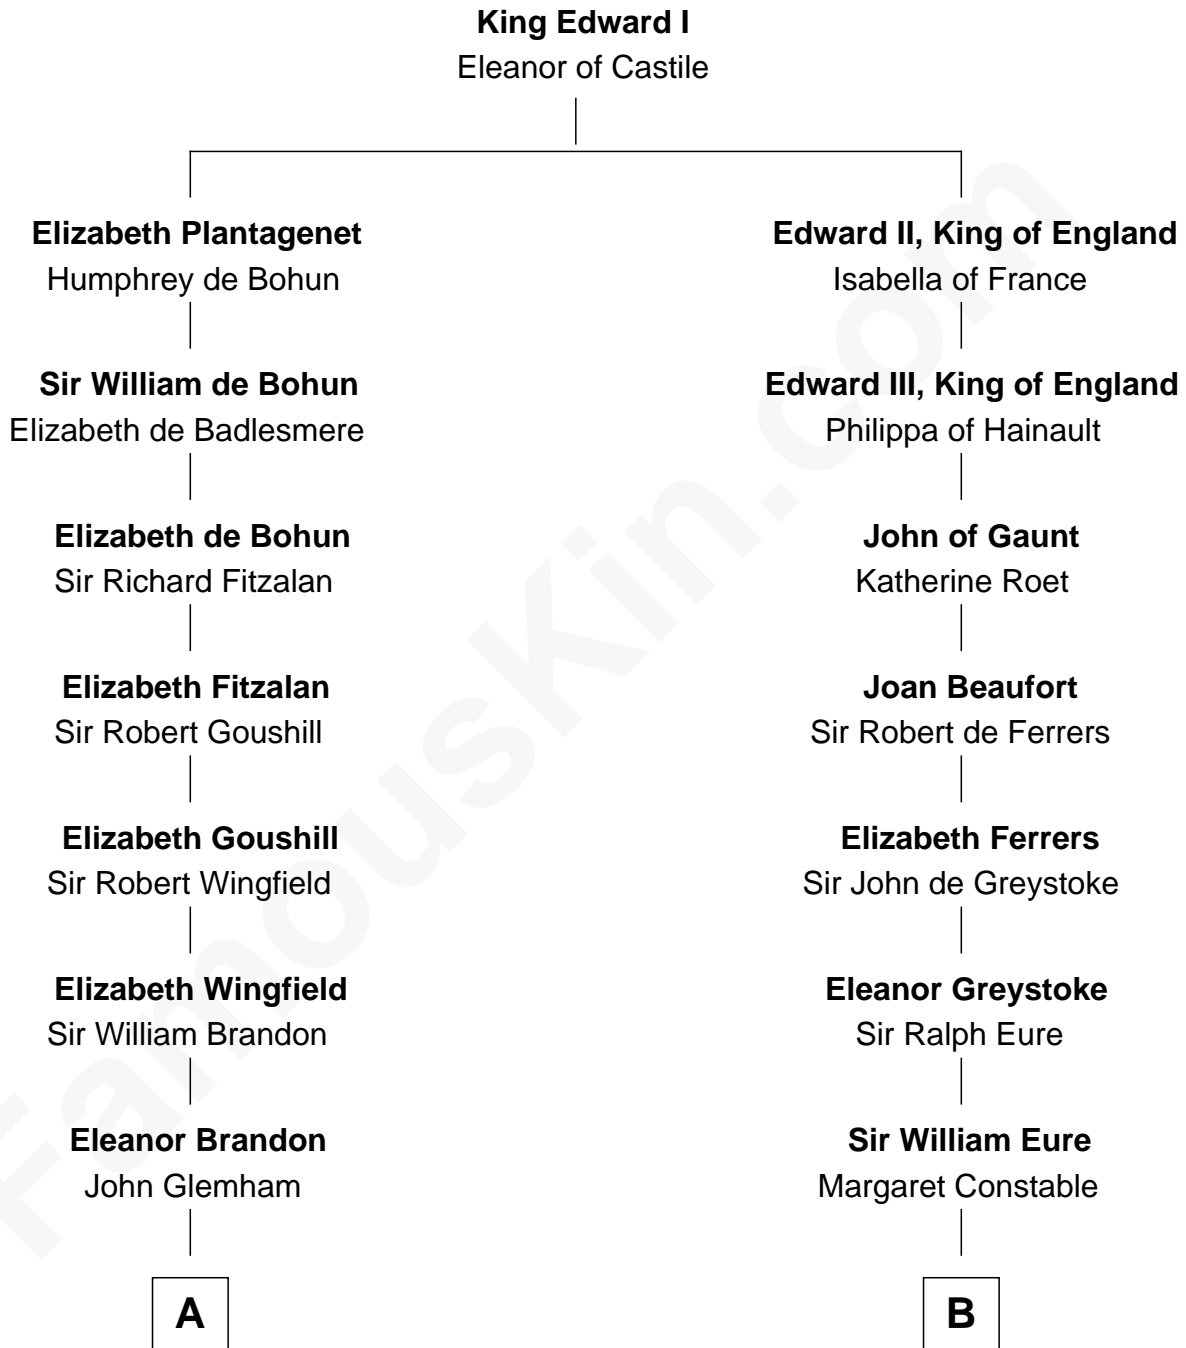

FamousKin.com Relationship Chart of

Linda Hunt

TV and Movie Actress

21st cousin of

E. C. Segar

Cartoonist (Popeye creator)

C

Charles Edwin Hunt