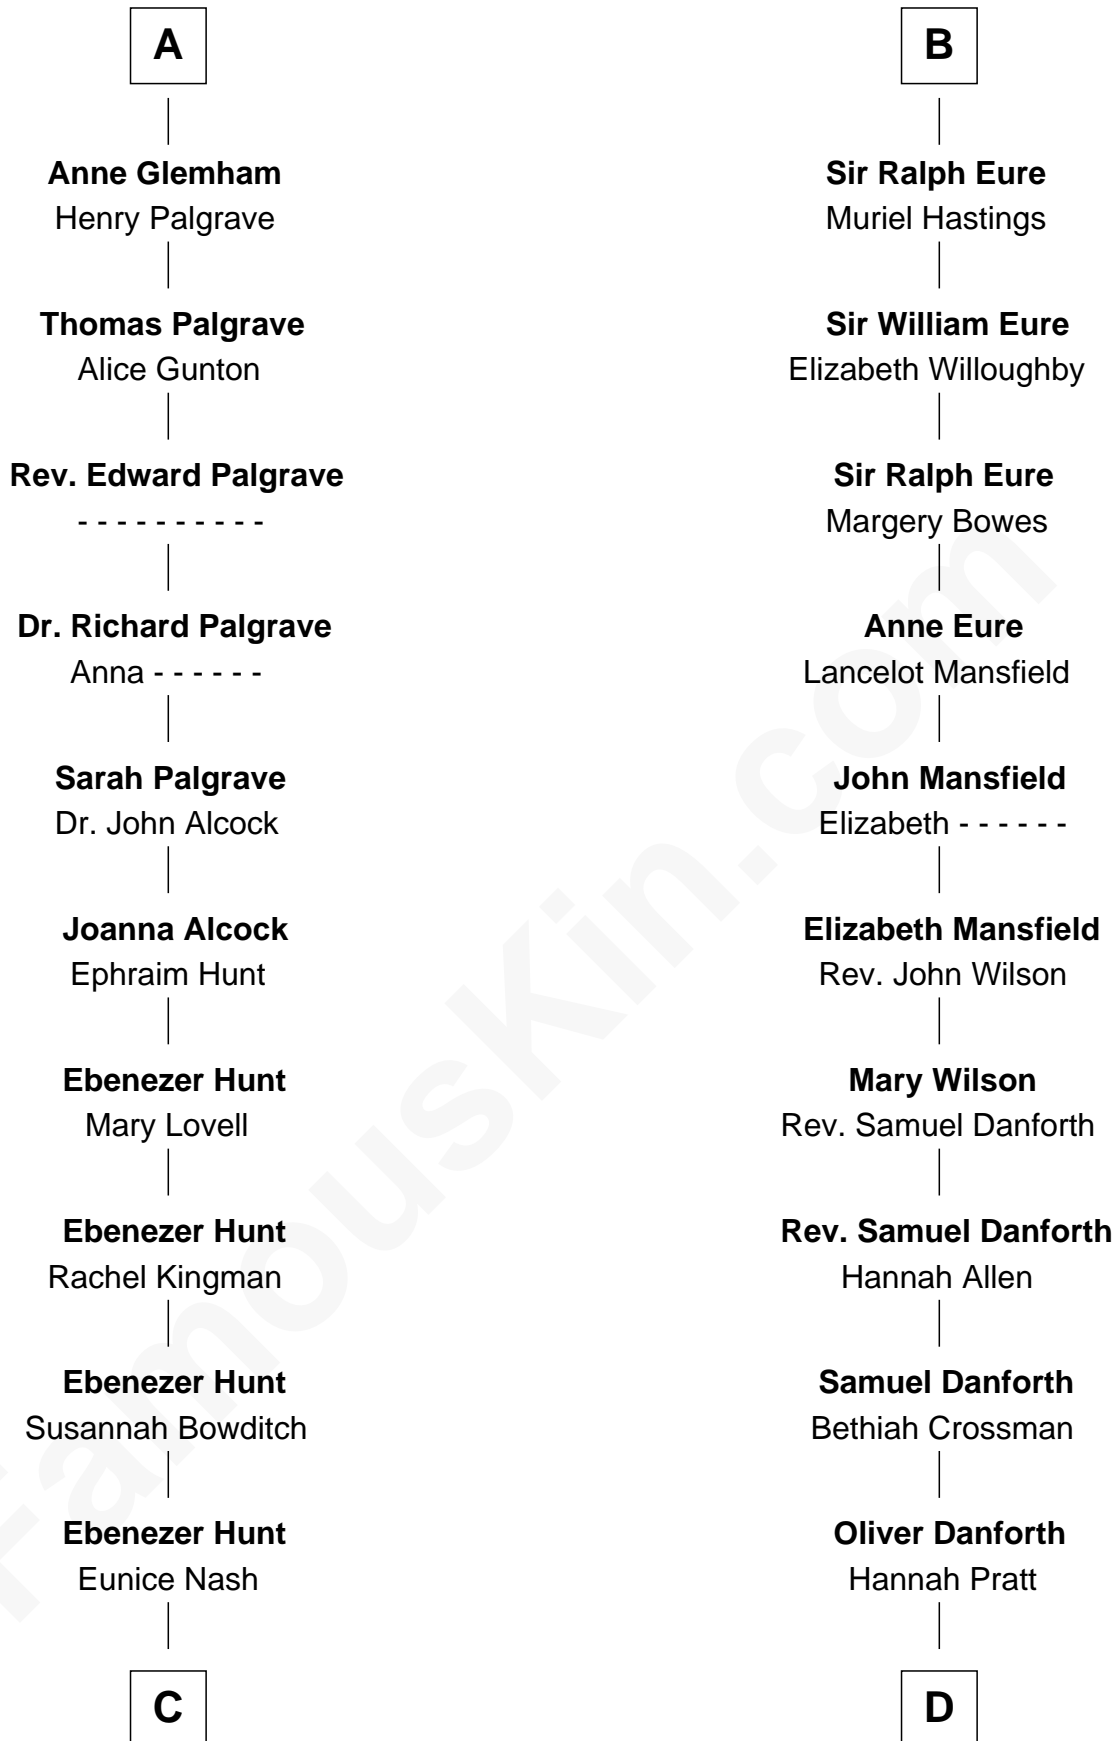

FamousKin.com Relationship Chart of

Linda Hunt

TV and Movie Actress

21st cousin of

E. C. Segar

Cartoonist (Popeye creator)

C

Charles Edwin Hunt

Marcia E. Phillips

Charles Phillips Hunt

Ella Maria Read

Charles Edwin Hunt

Louise Phipps Davy

Raymond Davy Hunt

Elsie R. Doying

Linda Hunt

TV and Movie Actress

D

Abigail Danforth

Benjamin Horton

Abigail Danforth Horton

Eleazer Walker

Mary Jane Walker

Thomas Segar