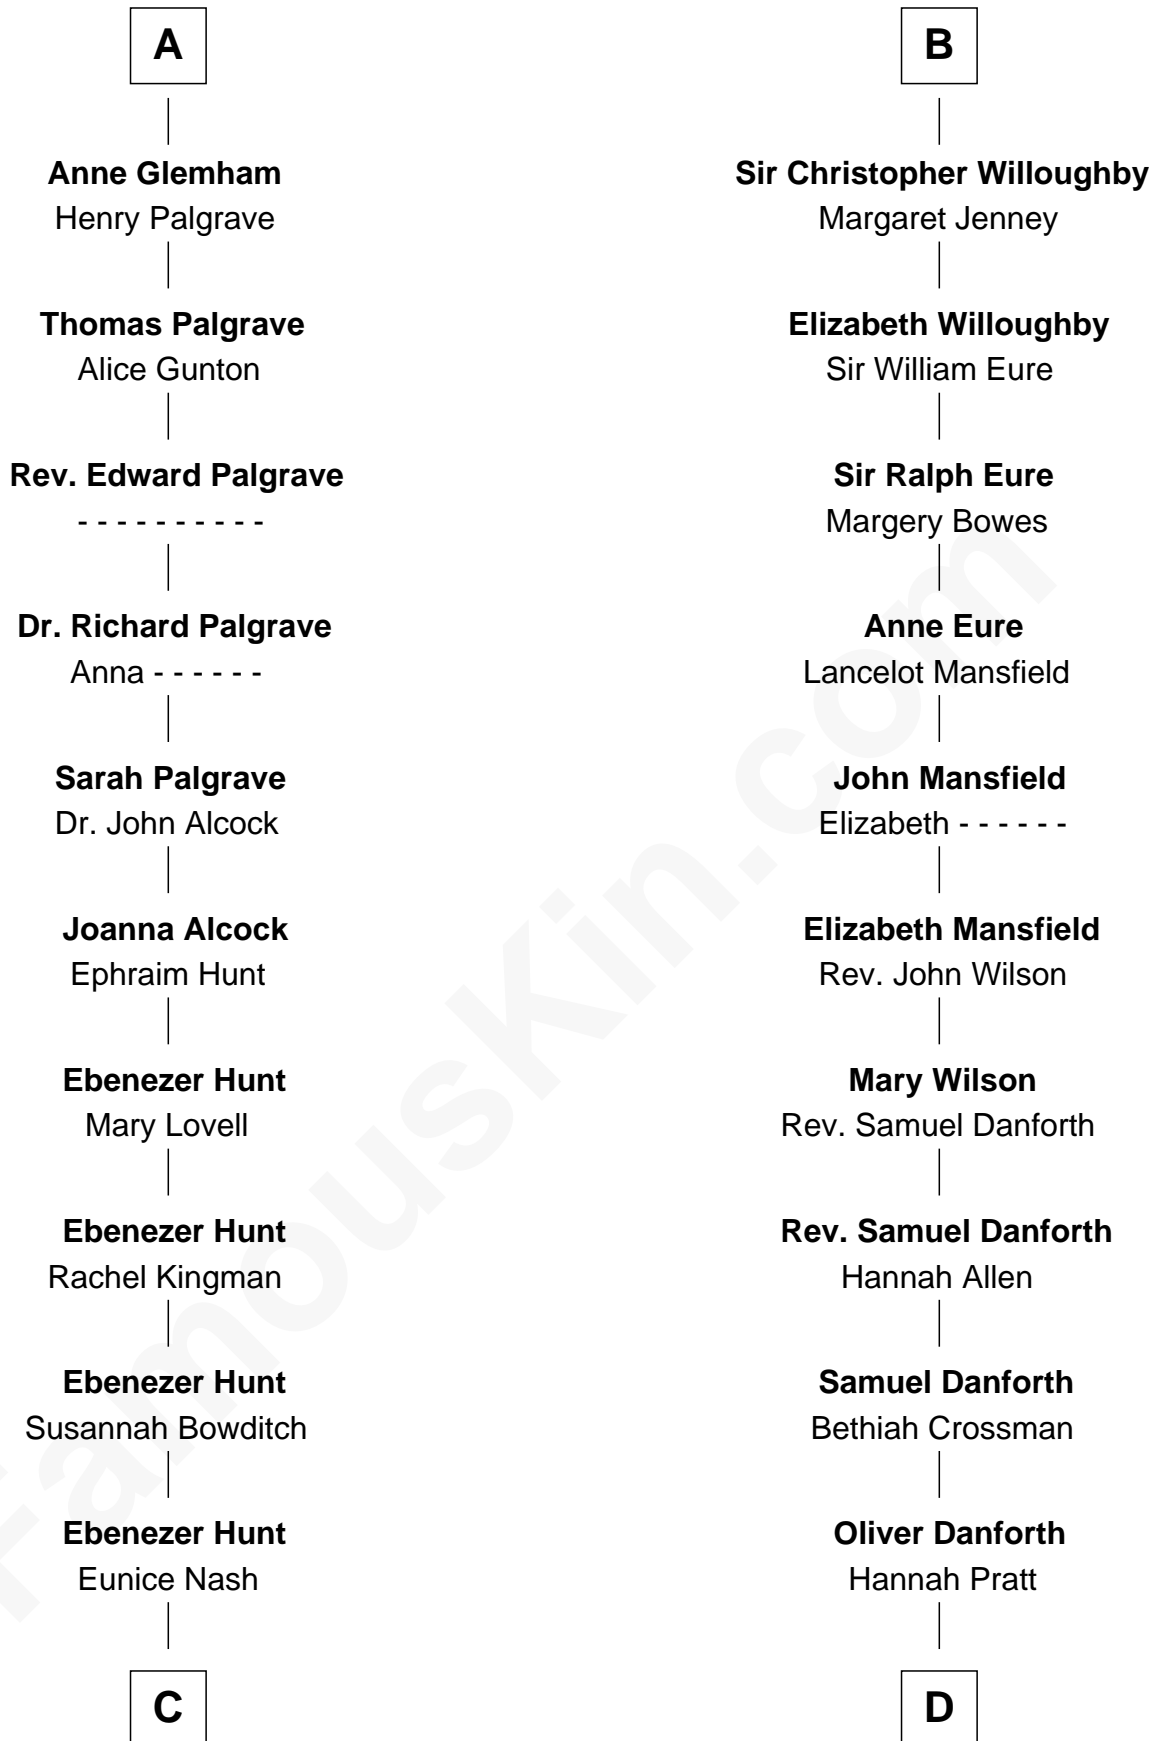

# FamousKin.com Relationship Chart of

**Linda Hunt**

*TV and Movie Actress*

21st cousin of

**E. C. Segar**

*Cartoonist (Popeye creator)*

**Sir Patrick de Chaworth**

Isabella de Beauchamp

**C**

**Charles Edwin Hunt**

Marcia E. Phillips

**Charles Phillips Hunt**

Ella Maria Read

**Charles Edwin Hunt**

Louise Phipps Davy

**Raymond Davy Hunt**

**Mary Jane Walker**

Thomas Segar

**Amzi Andrews Segar**

Erma Irene Crisler

**E. C. Segar**

*Cartoonist*