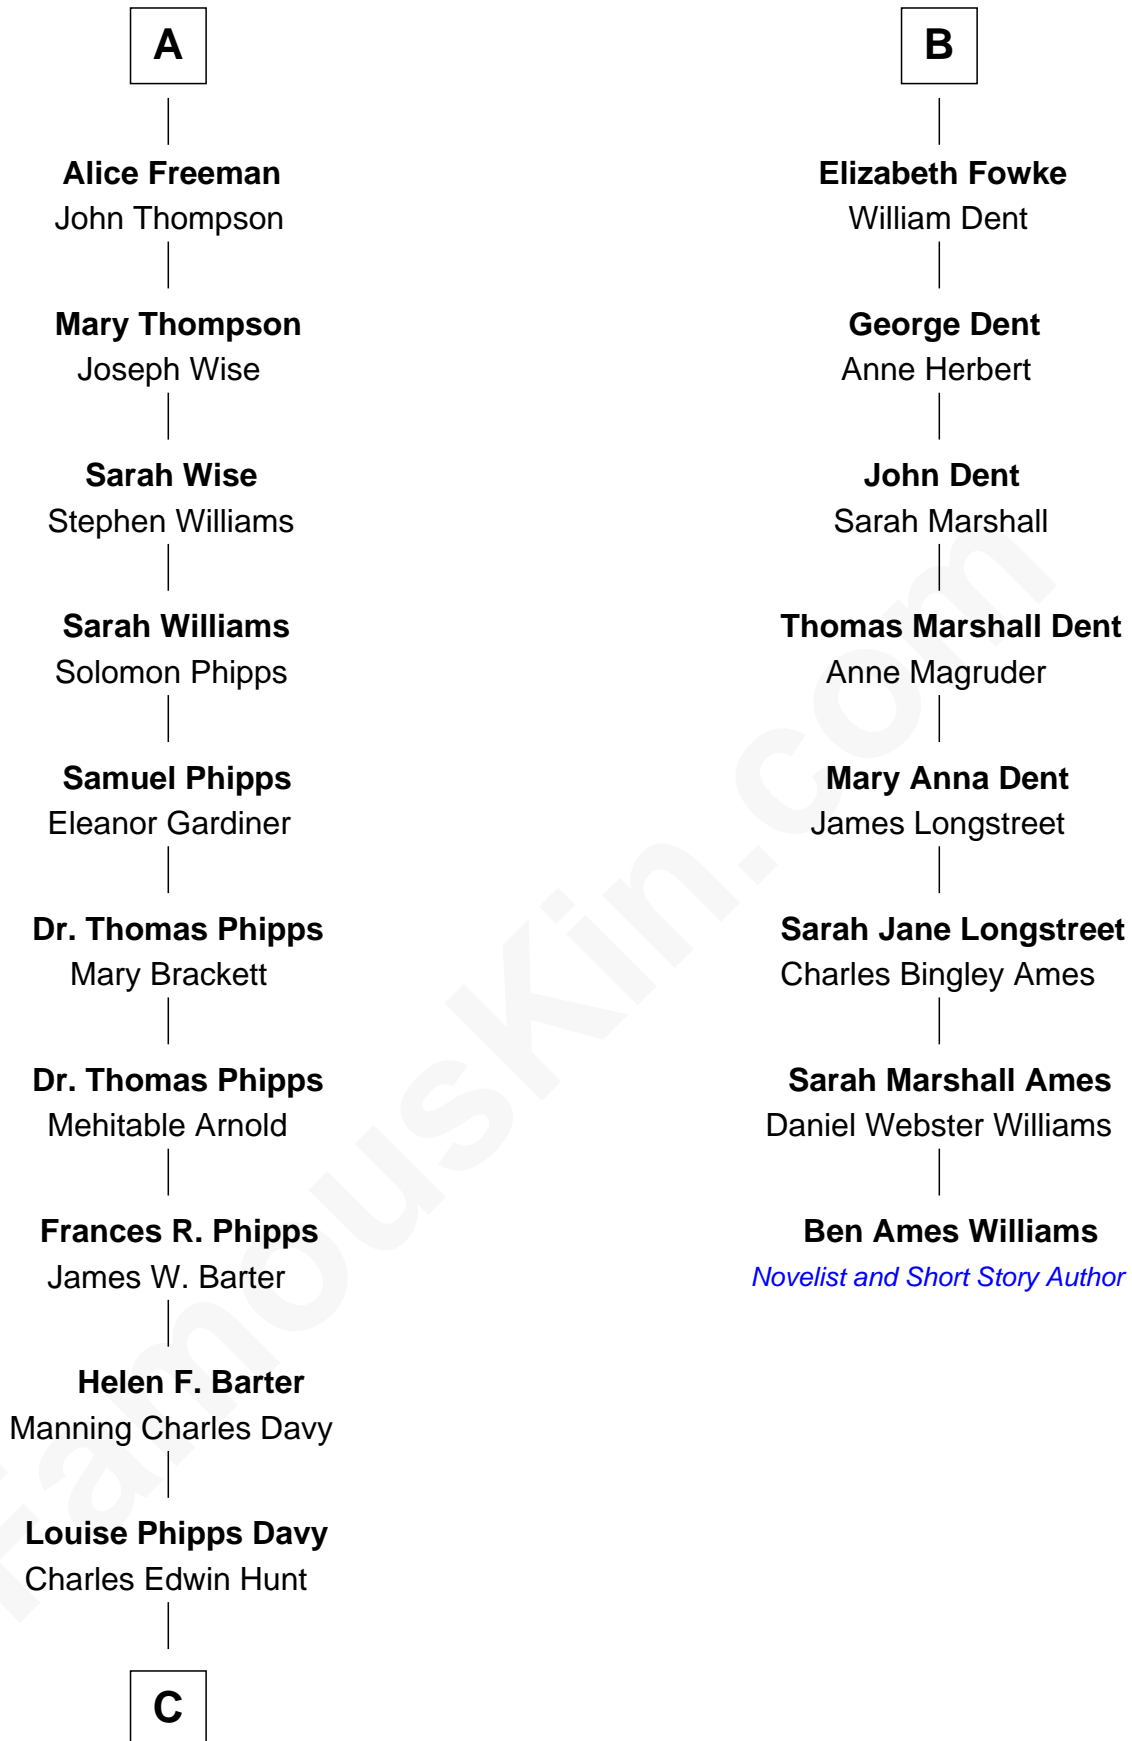

FamousKin.com Relationship Chart of

Linda Hunt

TV and Movie Actress

14th cousin 4 times removed of

Ben Ames Williams

Novelist and Short Story Author

C

—
Raymond Davy Hunt