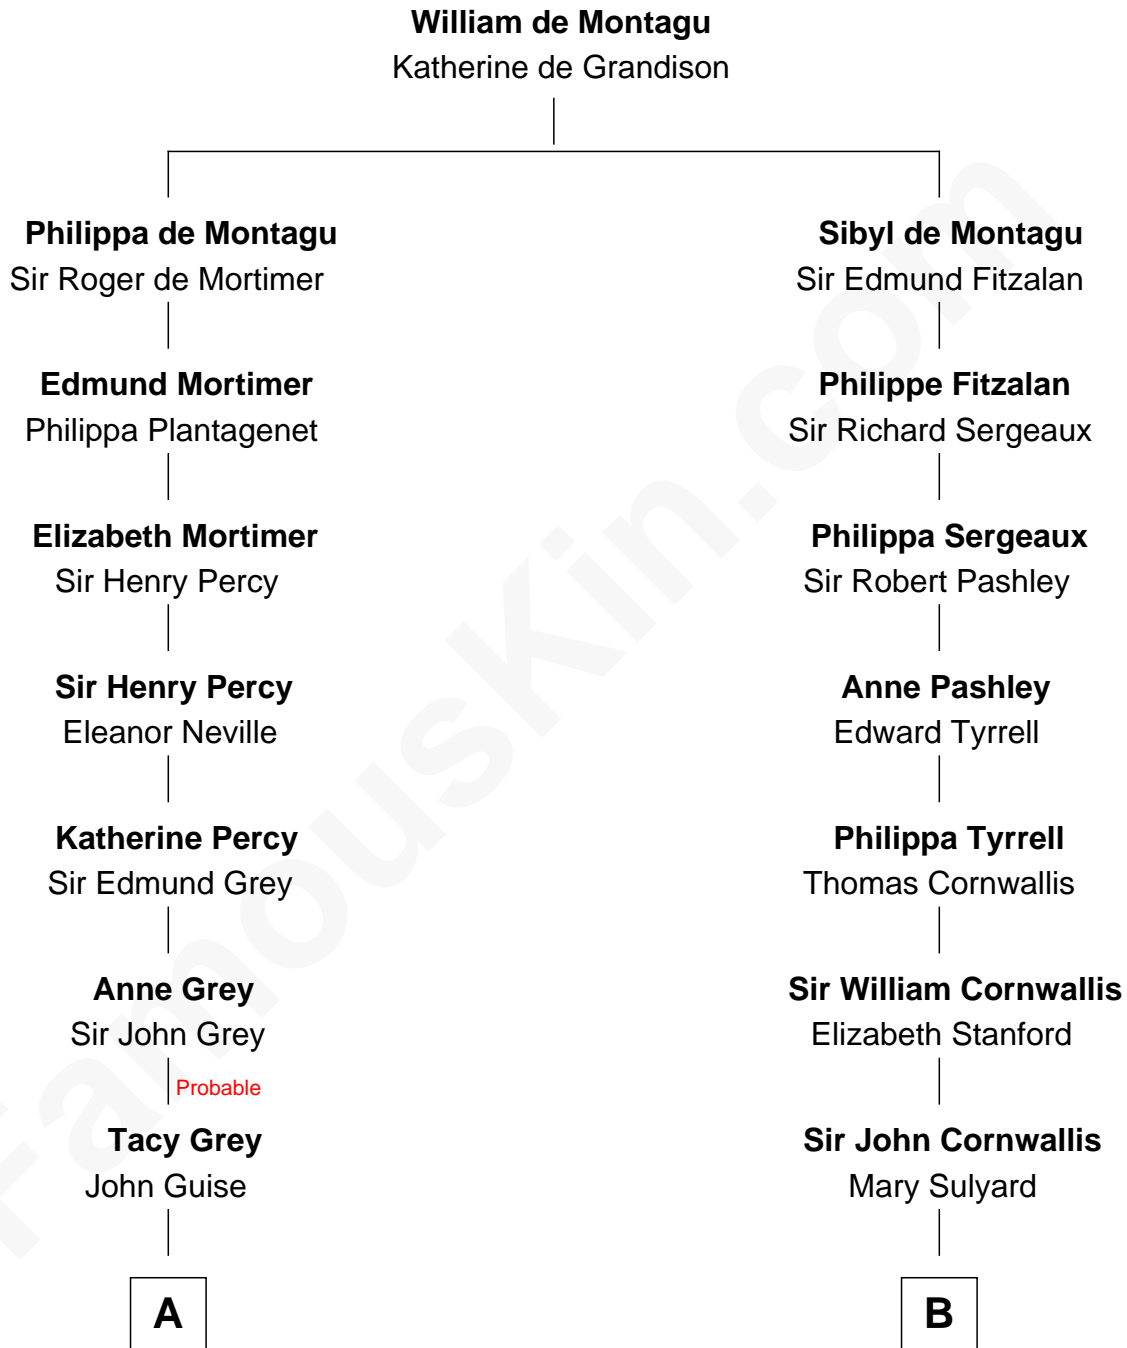

# FamousKin.com Relationship Chart of

**Linda Hunt**

*TV and Movie Actress*

19th cousin 2 times removed of

**Ben Ames Williams**

*Novelist and Short Story Author*

**C**

**Charles Edwin Hunt**

Marcia E. Phillips

**Charles Phillips Hunt**

Ella Maria Read

**Charles Edwin Hunt**

Louise Phipps Davy

**Raymond Davy Hunt**

Elsie R. Doying

**Linda Hunt**