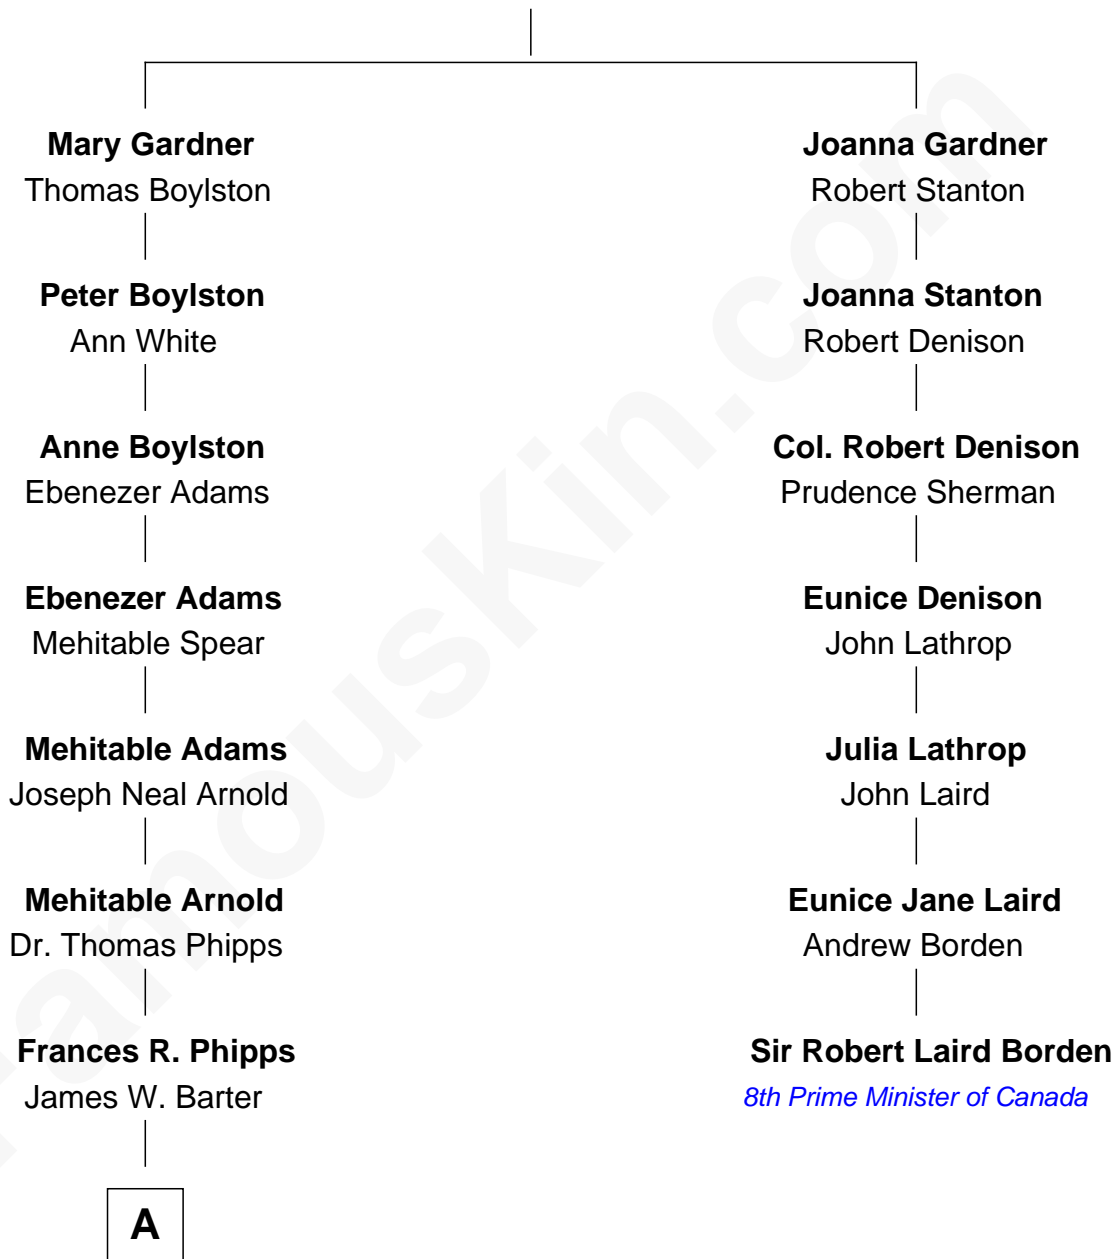

FamousKin.com Relationship Chart of

Linda Hunt

TV and Movie Actress

6th cousin 4 times removed of

Sir Robert Laird Borden

8th Prime Minister of Canada

Thomas Gardner

Lucy Smith

A

—
Helen F. Barter
Manning Charles Davy

—
Louise Phipps Davy
Charles Edwin Hunt

—
Raymond Davy Hunt
Elsie R. Doying

—
Linda Hunt
TV and Movie Actress