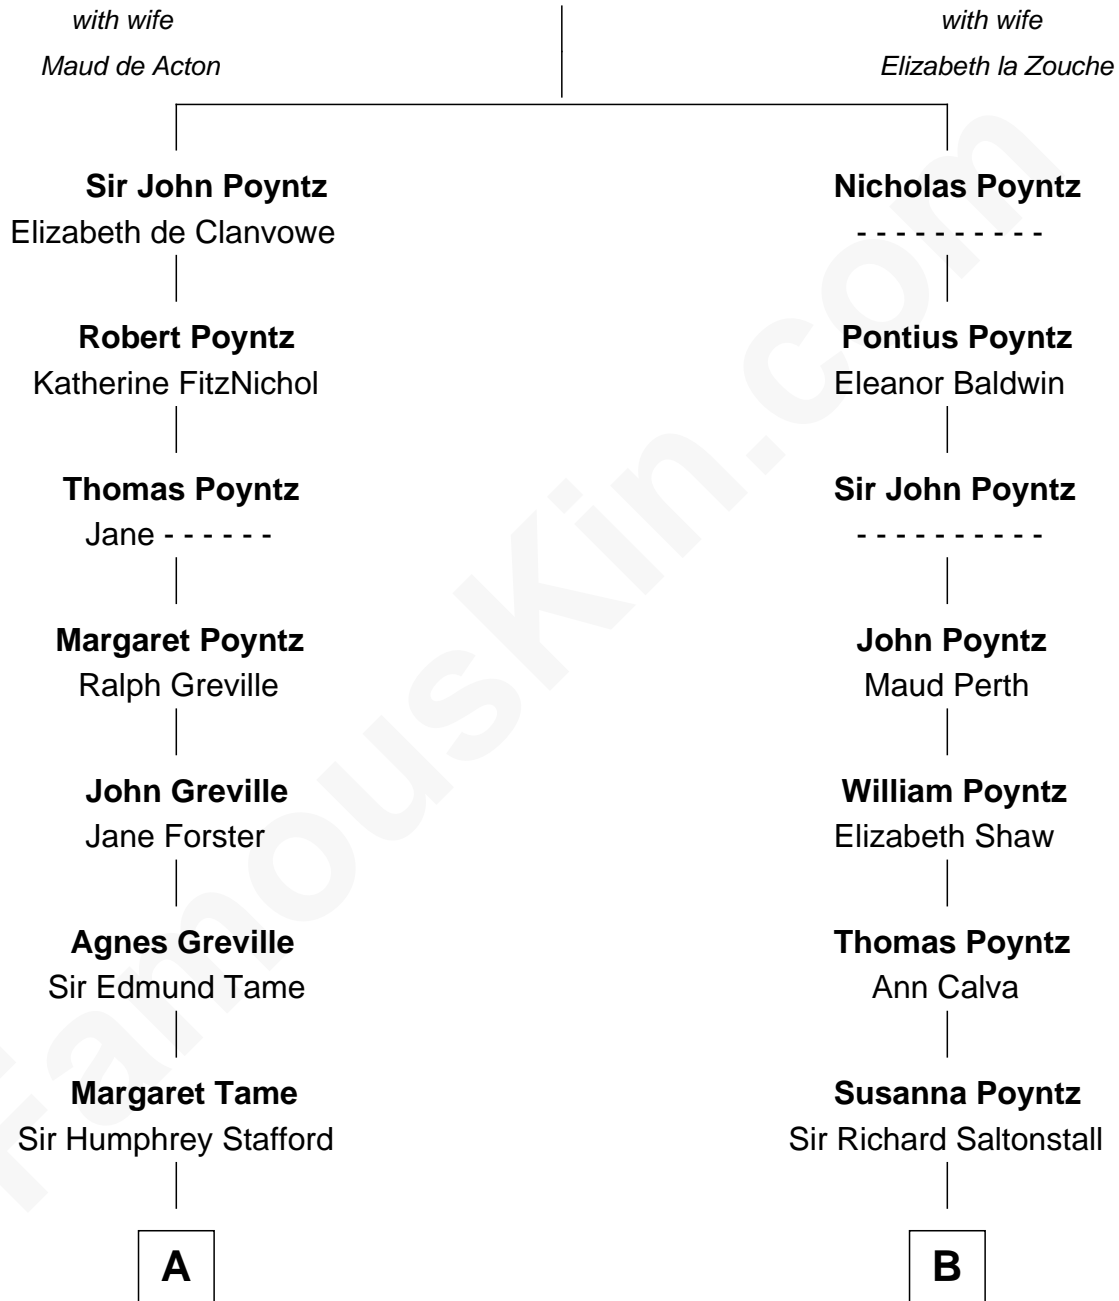

FamousKin.com Relationship Chart of

Linda Hunt

TV and Movie Actress

19th cousin 2 times removed of

Truman Capote

Author of In Cold Blood

Sir Nicholas Poyntz

C

Charles Edwin Hunt

Marcia E. Phillips

Charles Phillips Hunt

Ella Maria Read

Charles Edwin Hunt

Louise Phipps Davy

Raymond Davy Hunt

Elsie R. Doying