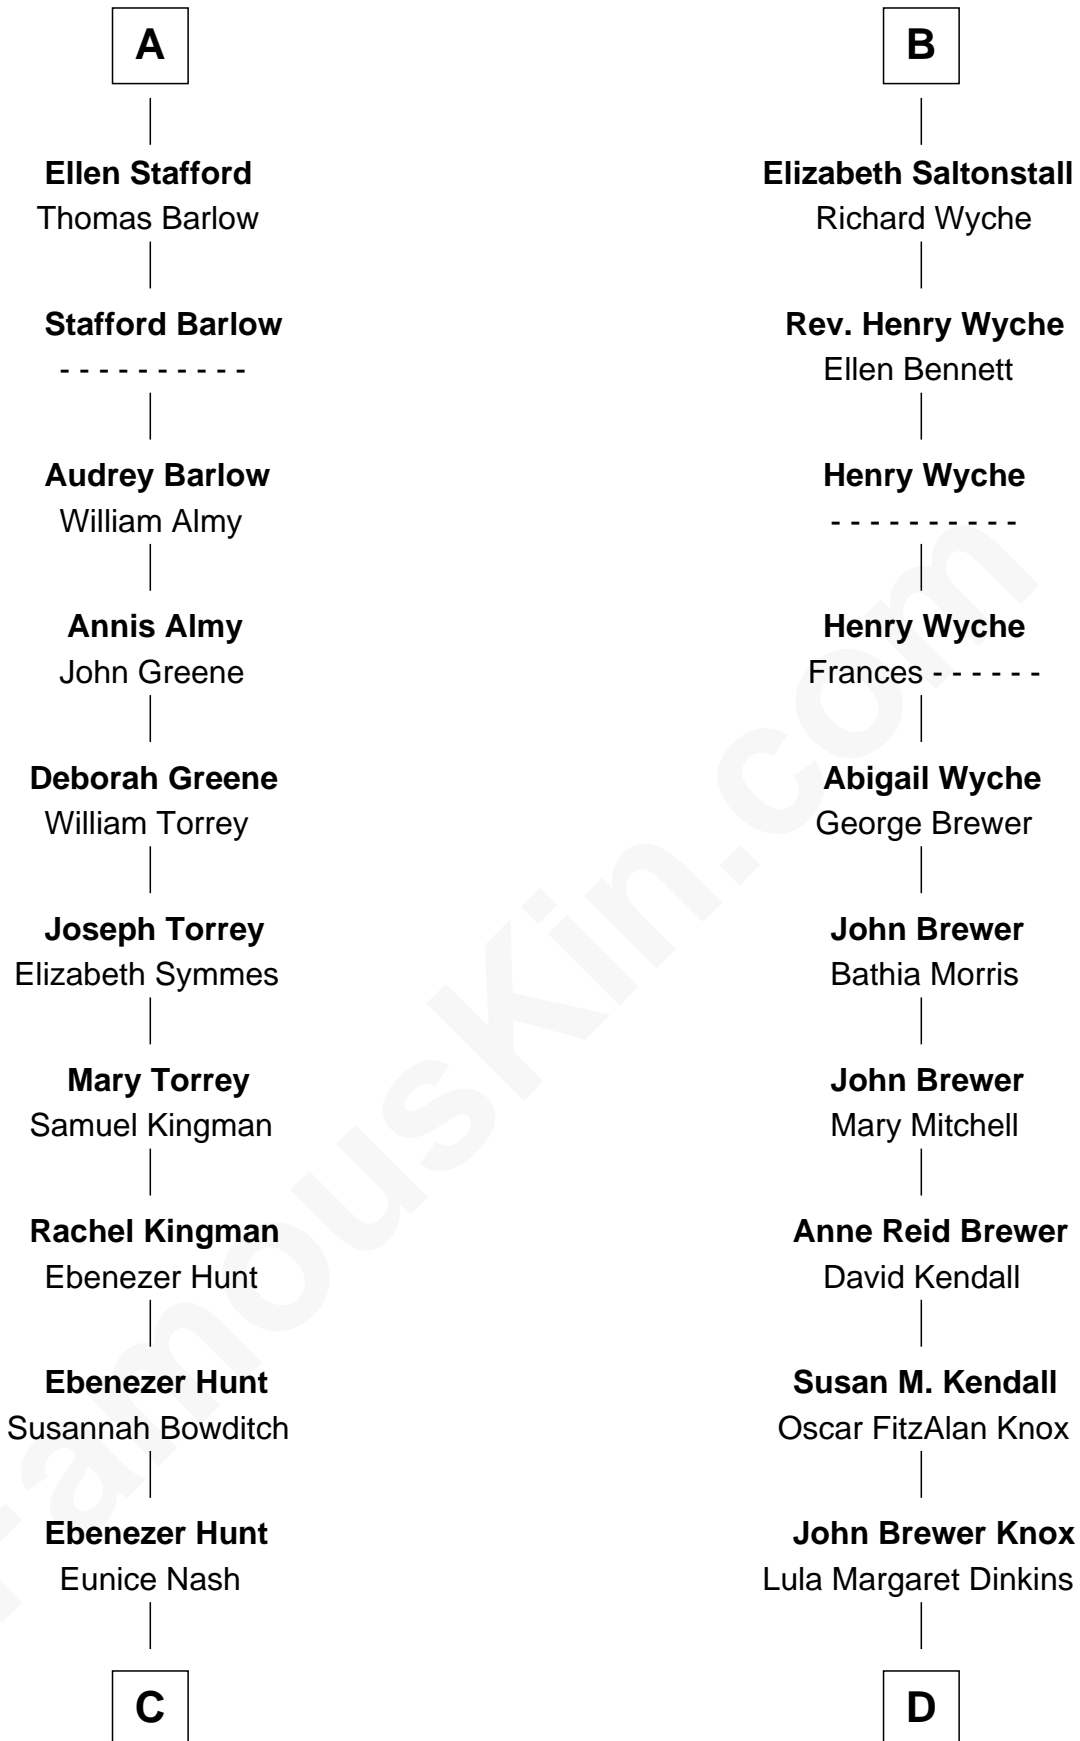

FamousKin.com Relationship Chart of

Linda Hunt

TV and Movie Actress

19th cousin 2 times removed of

Truman Capote

Author of In Cold Blood

Sir Nicholas Poyntz

C

Charles Edwin Hunt

Marcia E. Phillips

Charles Phillips Hunt

Ella Maria Read

Charles Edwin Hunt

Louise Phipps Davy

Raymond Davy Hunt

Elsie R. Doying