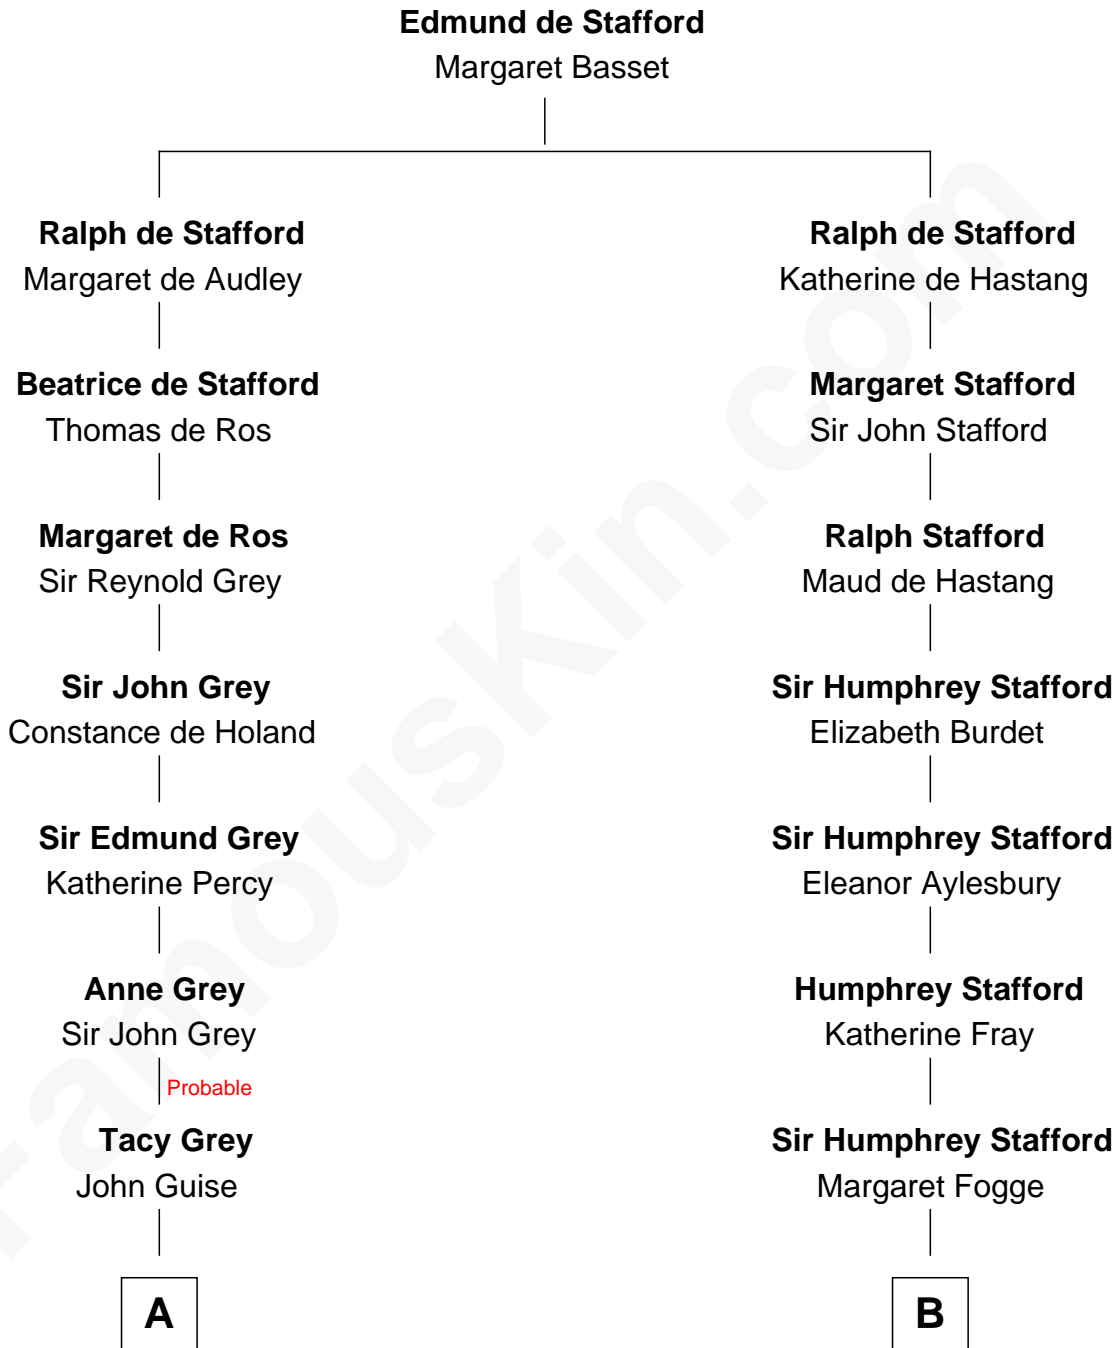

FamousKin.com Relationship Chart of

Linda Hunt

TV and Movie Actress

20th cousin 1 time removed of

Jimmy Carter

39th U.S. President

C

Charles Edwin Hunt

TV and Movie Actress

D

Littleberry Walker Carter

Mary Ann Diligent Seals

William Archibald Carter

Nina Pratt

Earl Carter

Lillian Gordy