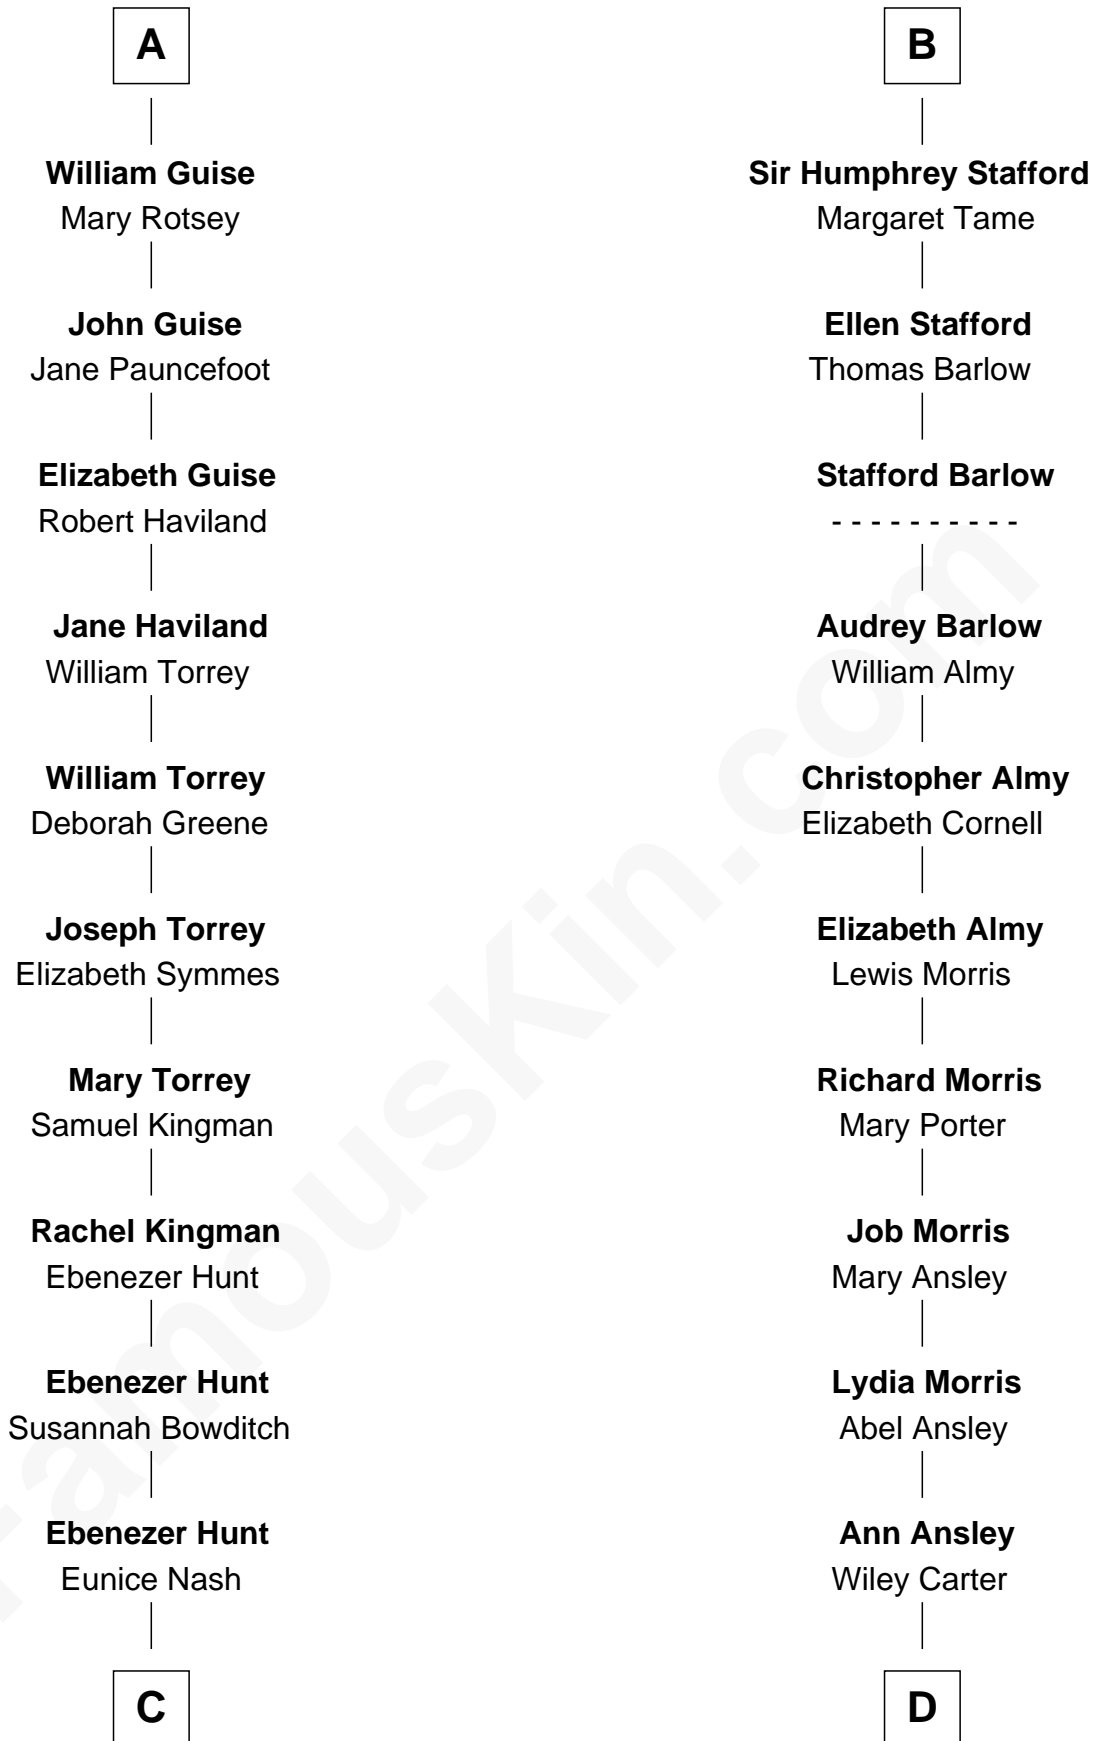

FamousKin.com Relationship Chart of

Linda Hunt

TV and Movie Actress

20th cousin 1 time removed of

Jimmy Carter

39th U.S. President

C

Charles Edwin Hunt

Marcia E. Phillips

Charles Phillips Hunt

Ella Maria Read

Charles Edwin Hunt

Louise Phipps Davy

Raymond Davy Hunt

Elsie R. Doying

Linda Hunt

TV and Movie Actress

D

Littleberry Walker Carter

Mary Ann Diligent Seals

William Archibald Carter

Nina Pratt

Earl Carter

Lillian Gordy