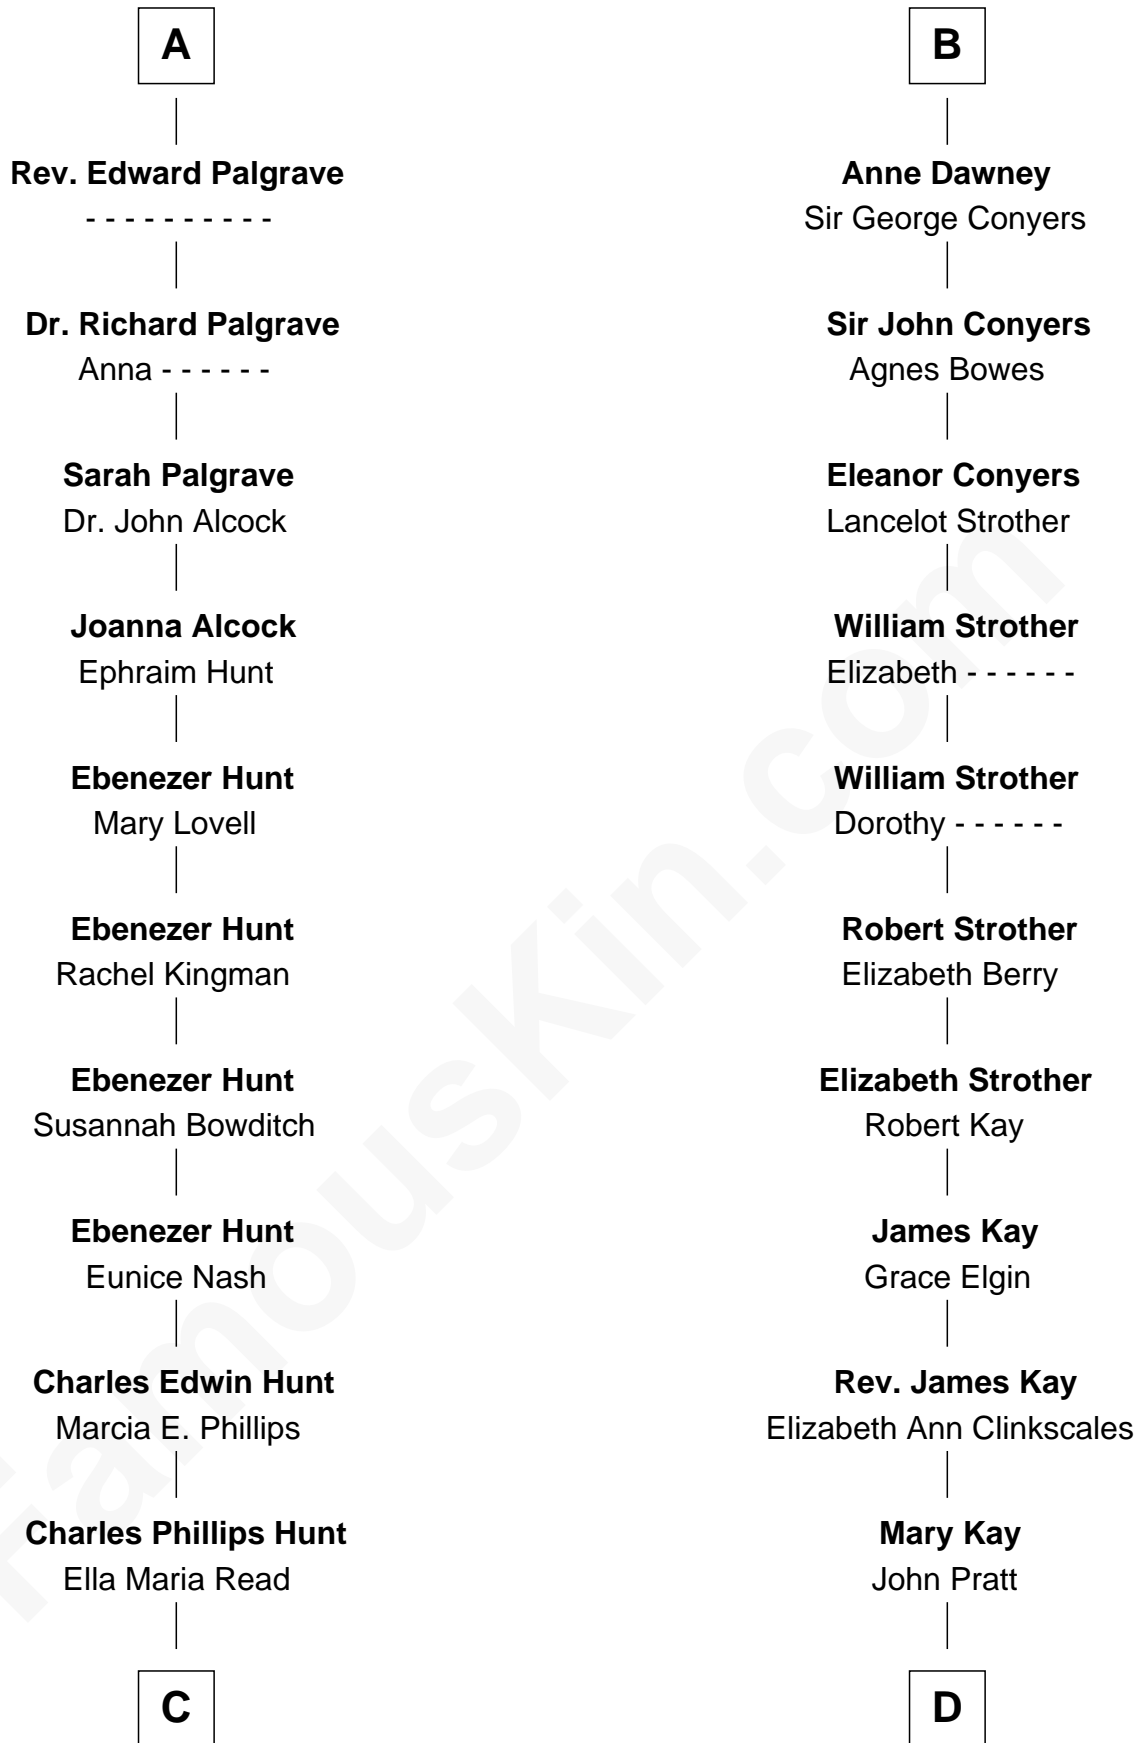

# FamousKin.com Relationship Chart of

**Linda Hunt**

*TV and Movie Actress*

19th cousin 1 time removed of

**Jimmy Carter**

*39th U.S. President*

**Richard Fitzalan**  
Eleanor Plantagenet

**Sir Richard Fitzalan**  
Elizabeth de Bohun

**Elizabeth Fitzalan**  
Sir Robert Goushill

**Elizabeth Goushill**  
Sir Robert Wingfield

**Elizabeth Wingfield**  
Sir William Brandon

**Eleanor Brandon**  
John Glemham

**Anne Glemham**  
Henry Palgrave

**Thomas Palgrave**  
Alice Gunton

**A**

**Joan Fitzalan**

Humphrey de Bohun

**Eleanor de Bohun**  
Sir Thomas Plantagenet

**Anne Plantagenet**  
Sir William Bouchier

**Sir John Bouchier**  
Margaret Berners

**Joan Bouchier**  
Sir Henry Neville

**Sir Richard Neville**  
Anne Stafford

**Dorothy Neville**  
Sir John Dawney

**B**

**C**

**Charles Edwin Hunt**

Louise Phipps Davy

**Raymond Davy Hunt**