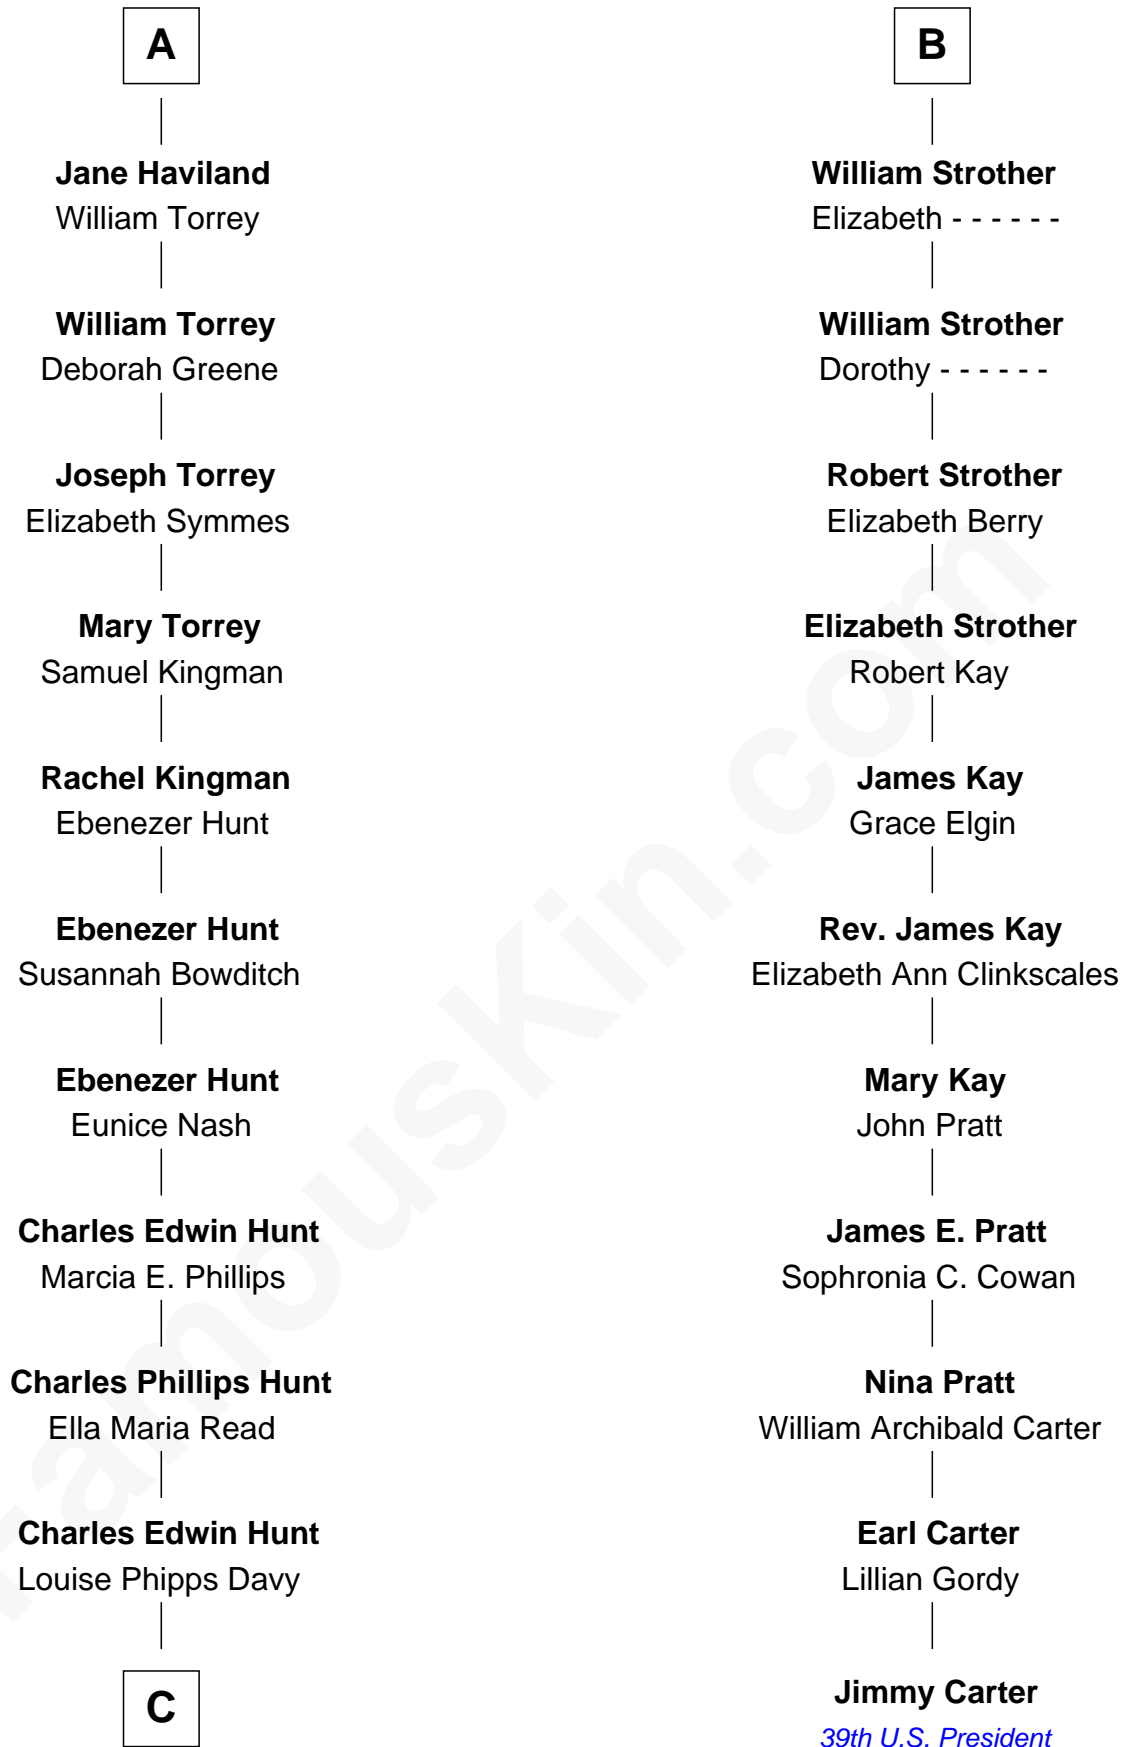

# FamousKin.com Relationship Chart of

**Linda Hunt**

*TV and Movie Actress*

17th cousin 1 time removed of

**Jimmy Carter**

*39th U.S. President*

**Sir Ralph Neville**

Joan Beaufort

**Eleanor Neville**

Sir Henry Percy

**Katherine Percy**

Sir Edmund Grey

**Anne Grey**

Sir John Grey

*Probable*

**Tacy Grey**

John Guise

**William Guise**

Mary Rotsey

**John Guise**

Jane Pouncefoot

**Elizabeth Guise**

Robert Haviland

**A**

**Anne Dawney**

Sir George Conyers

**Sir John Conyers**

Agnes Bowes

**Eleanor Conyers**

Lancelot Strother

**B**

FamousKin.com