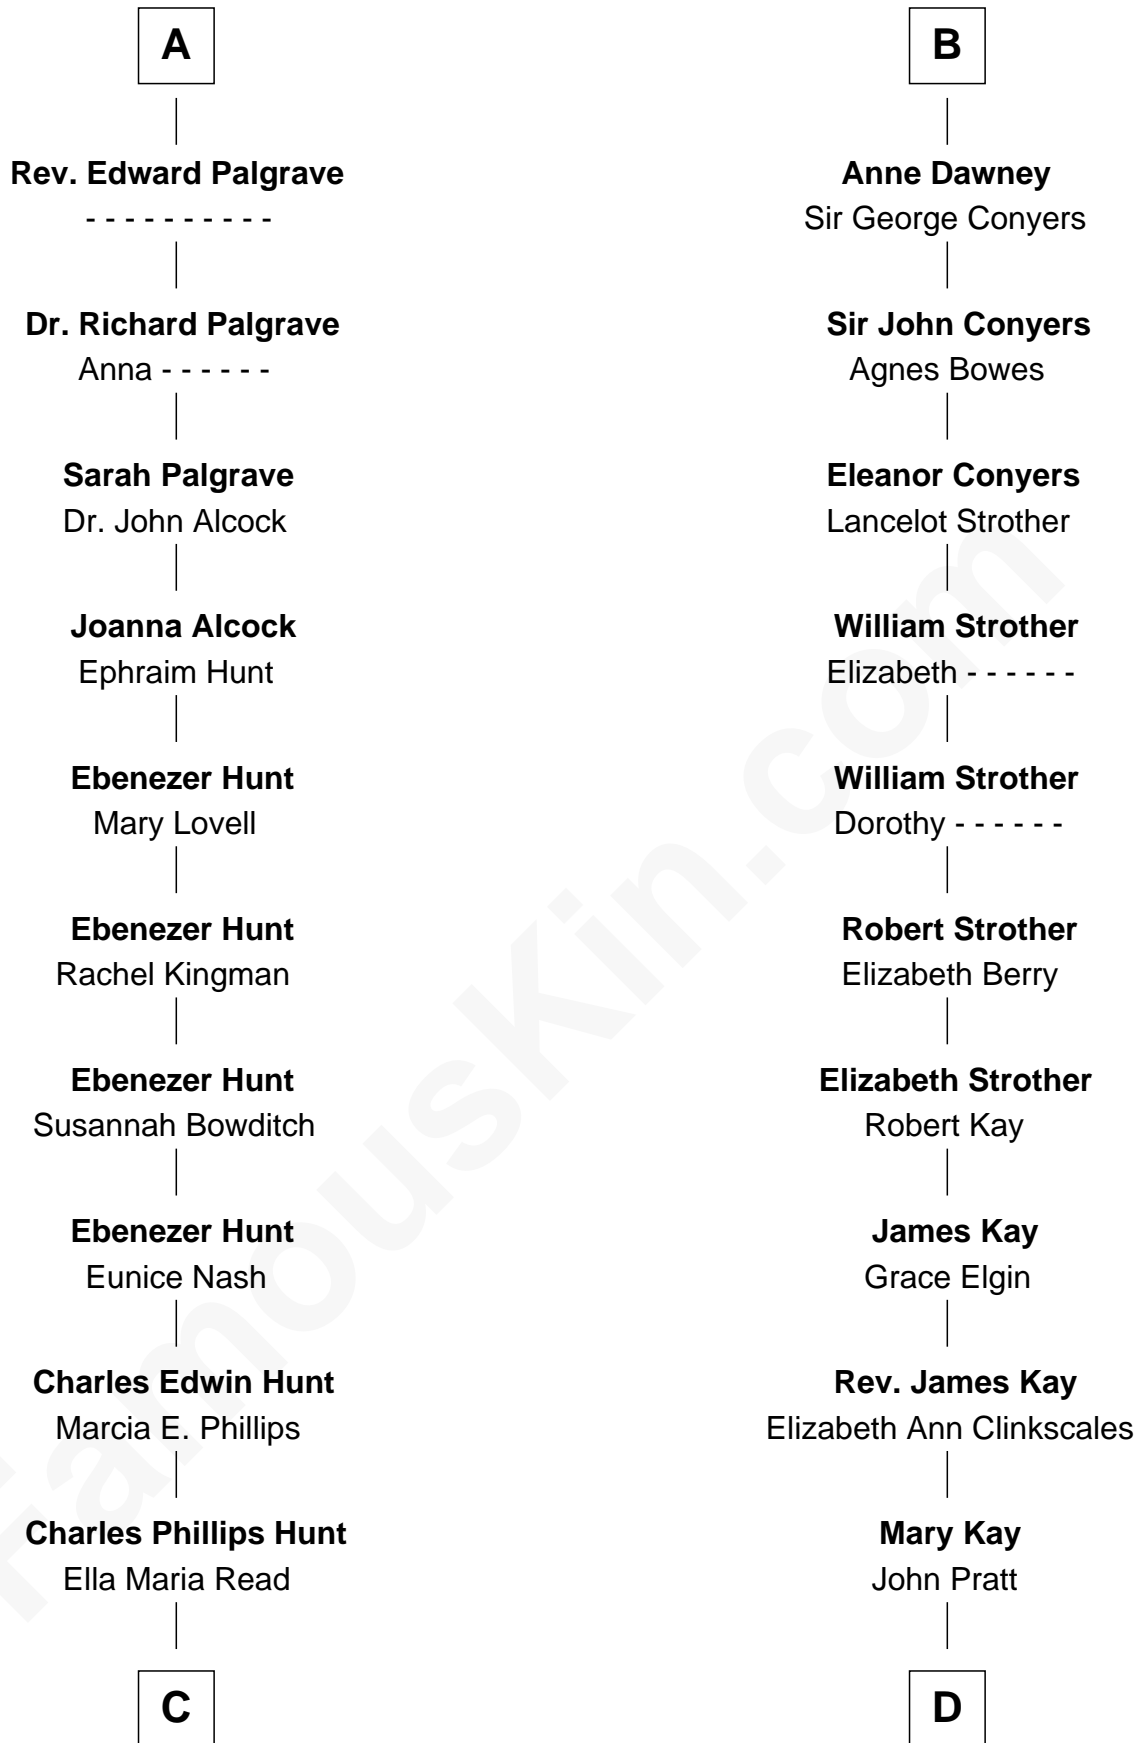

FamousKin.com Relationship Chart of

Linda Hunt

TV and Movie Actress

19th cousin 1 time removed of

Jimmy Carter

39th U.S. President

Sir William de Bohun
Elizabeth de Badlesmere

C

Charles Edwin Hunt

Louise Phipps Davy

Raymond Davy Hunt

Elsie R. Doying

Linda Hunt

TV and Movie Actress

D

James E. Pratt

Sophonra C. Cowan

Nina Pratt

William Archibald Carter

Earl Carter

Lillian Gordy

Jimmy Carter

39th U.S. President