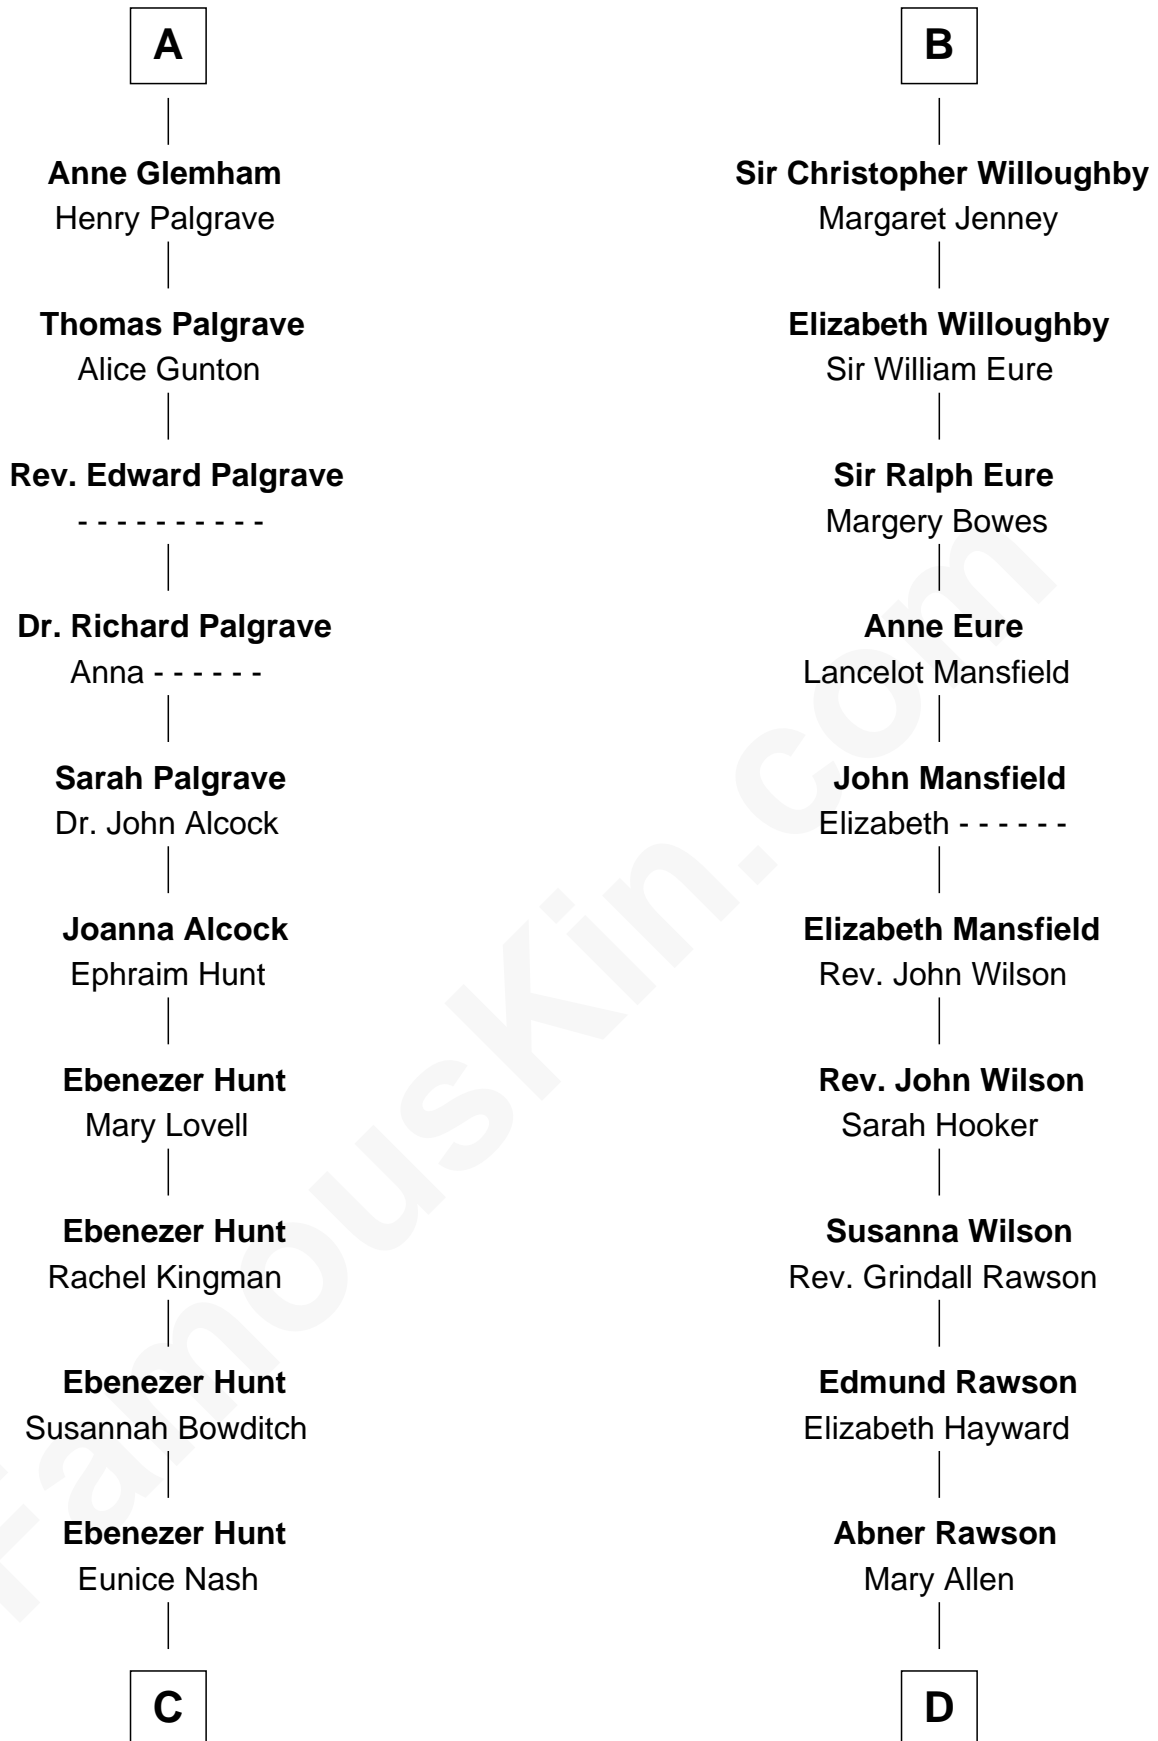

FamousKin.com Relationship Chart of

Linda Hunt

TV and Movie Actress

20th cousin 1 time removed of

William Howard Taft

27th U.S. President

Edmund Plantagenet

Blanche of Artois

C

Charles Edwin Hunt

Marcia E. Phillips

Charles Phillips Hunt

Ella Maria Read

Charles Edwin Hunt

Louise Phipps Davy

Raymond Davy Hunt

Alphonso Taft

Louisa Maria Torrey

William Howard Taft

27th U.S. President