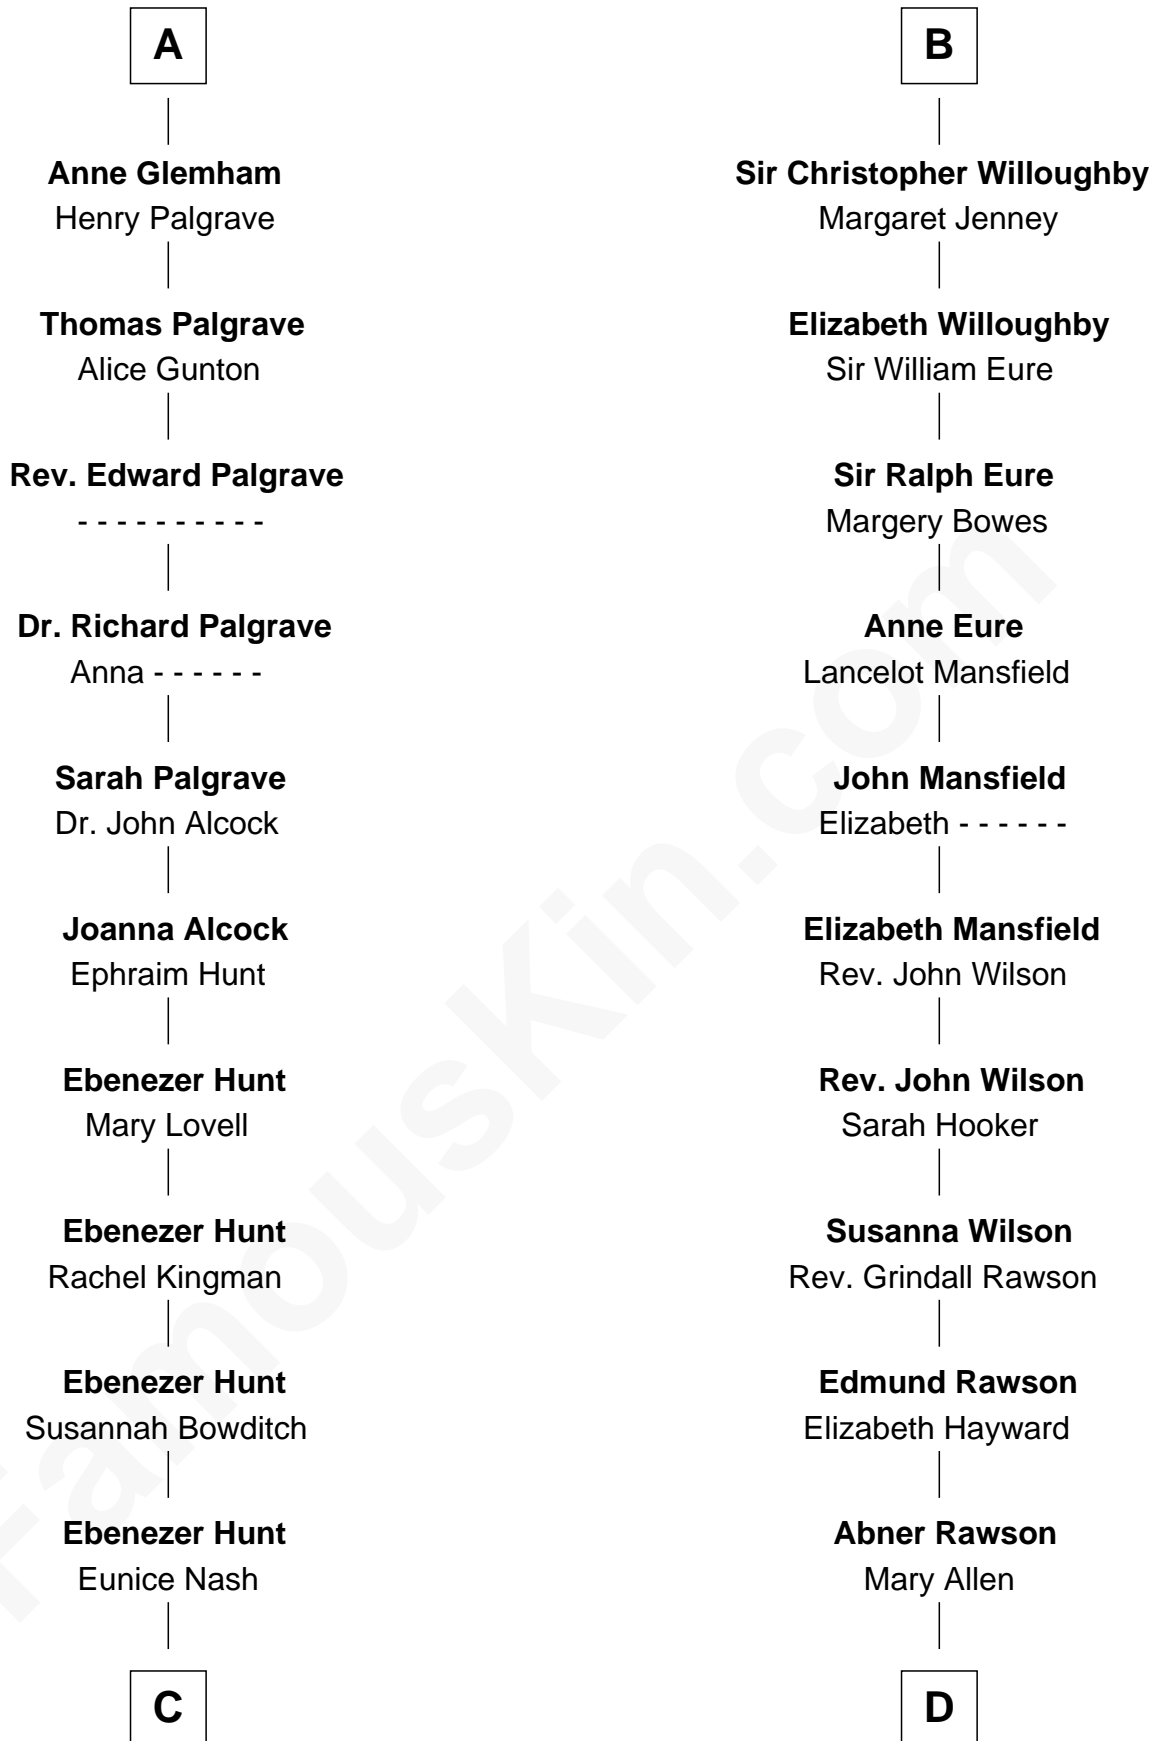

# FamousKin.com Relationship Chart of

**Linda Hunt**

*TV and Movie Actress*

20th cousin 1 time removed of

**William Howard Taft**

*27th U.S. President*

**Sir Patrick de Chaworth**

Isabella de Beauchamp

**C**

**Charles Edwin Hunt**

Marcia E. Phillips

**Charles Phillips Hunt**

Ella Maria Read

**Charles Edwin Hunt**

Louise Phipps Davy

**Raymond Davy Hunt**

**Alphonso Taft**

Louisa Maria Torrey

**William Howard Taft**

*27th U.S. President*