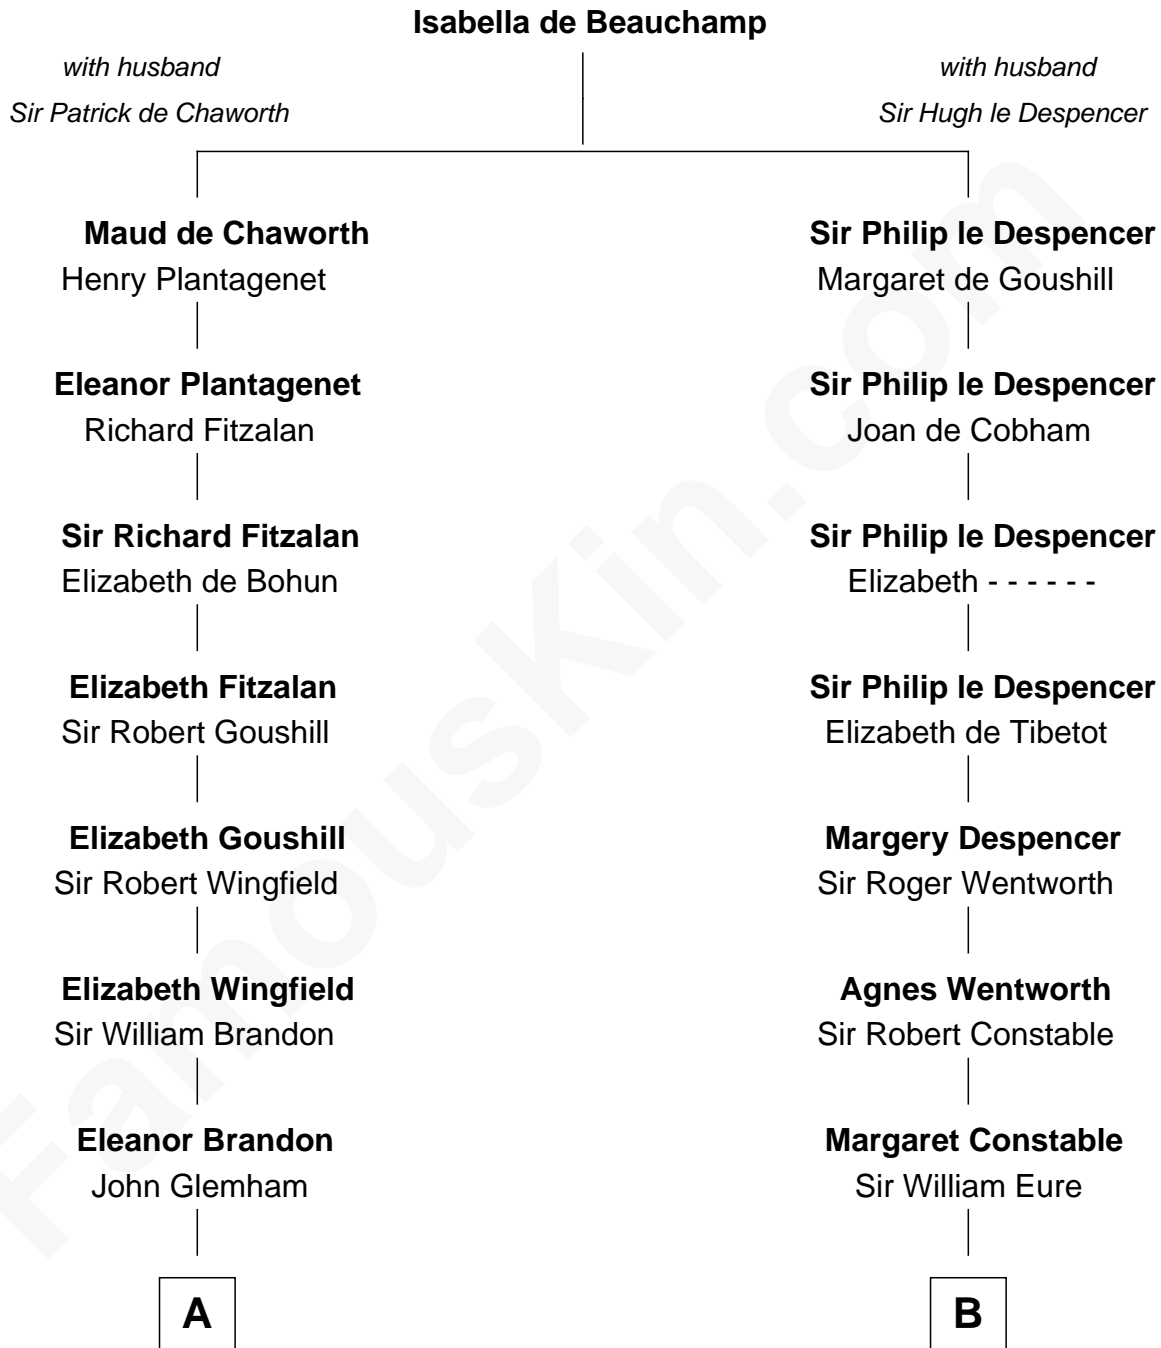

FamousKin.com Relationship Chart of

Linda Hunt

TV and Movie Actress

20th cousin 1 time removed of

William Howard Taft

27th U.S. President

C

Charles Edwin Hunt