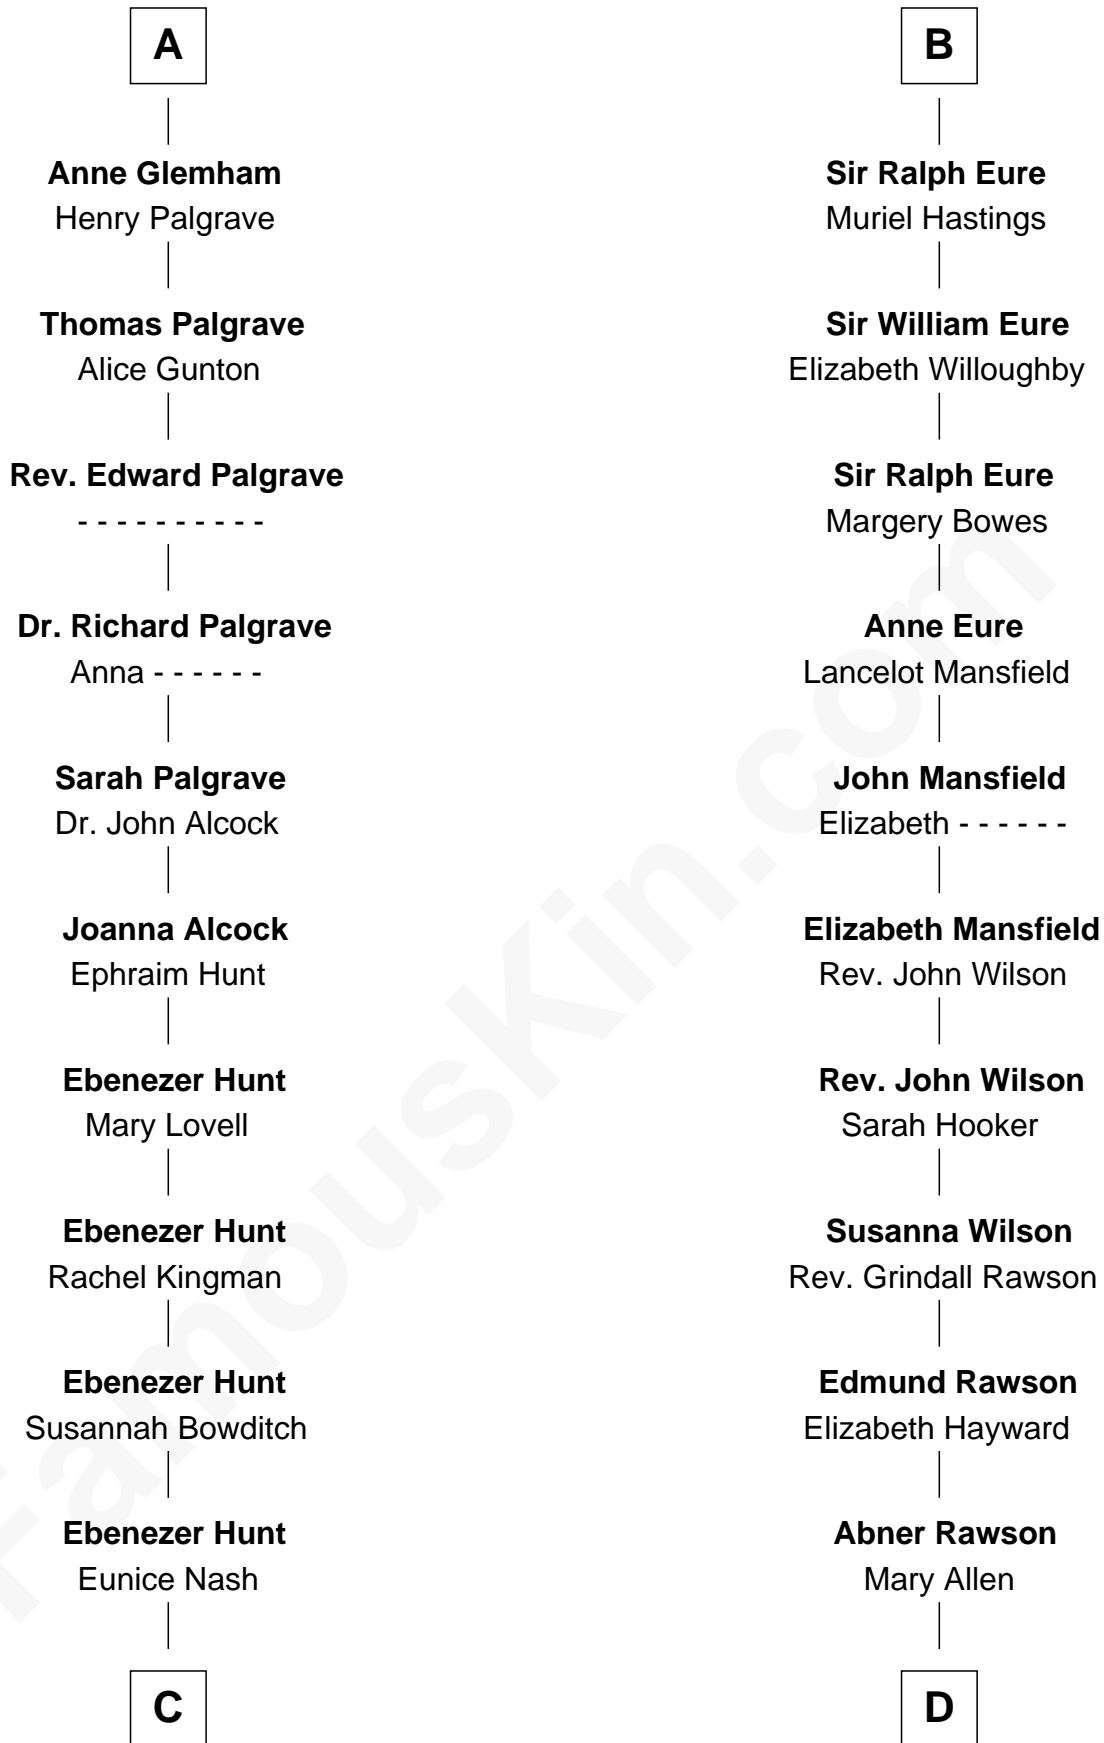

FamousKin.com Relationship Chart of

Linda Hunt

TV and Movie Actress

20th cousin 1 time removed of

William Howard Taft

27th U.S. President

Gunselm de Badlesmere

C

Charles Edwin Hunt

Marcia E. Phillips

Charles Phillips Hunt

Ella Maria Read

Charles Edwin Hunt

Louise Phipps Davy

Raymond Davy Hunt

Elsie R. Doying

Louisa Maria Torrey

William Howard Taft

27th U.S. President