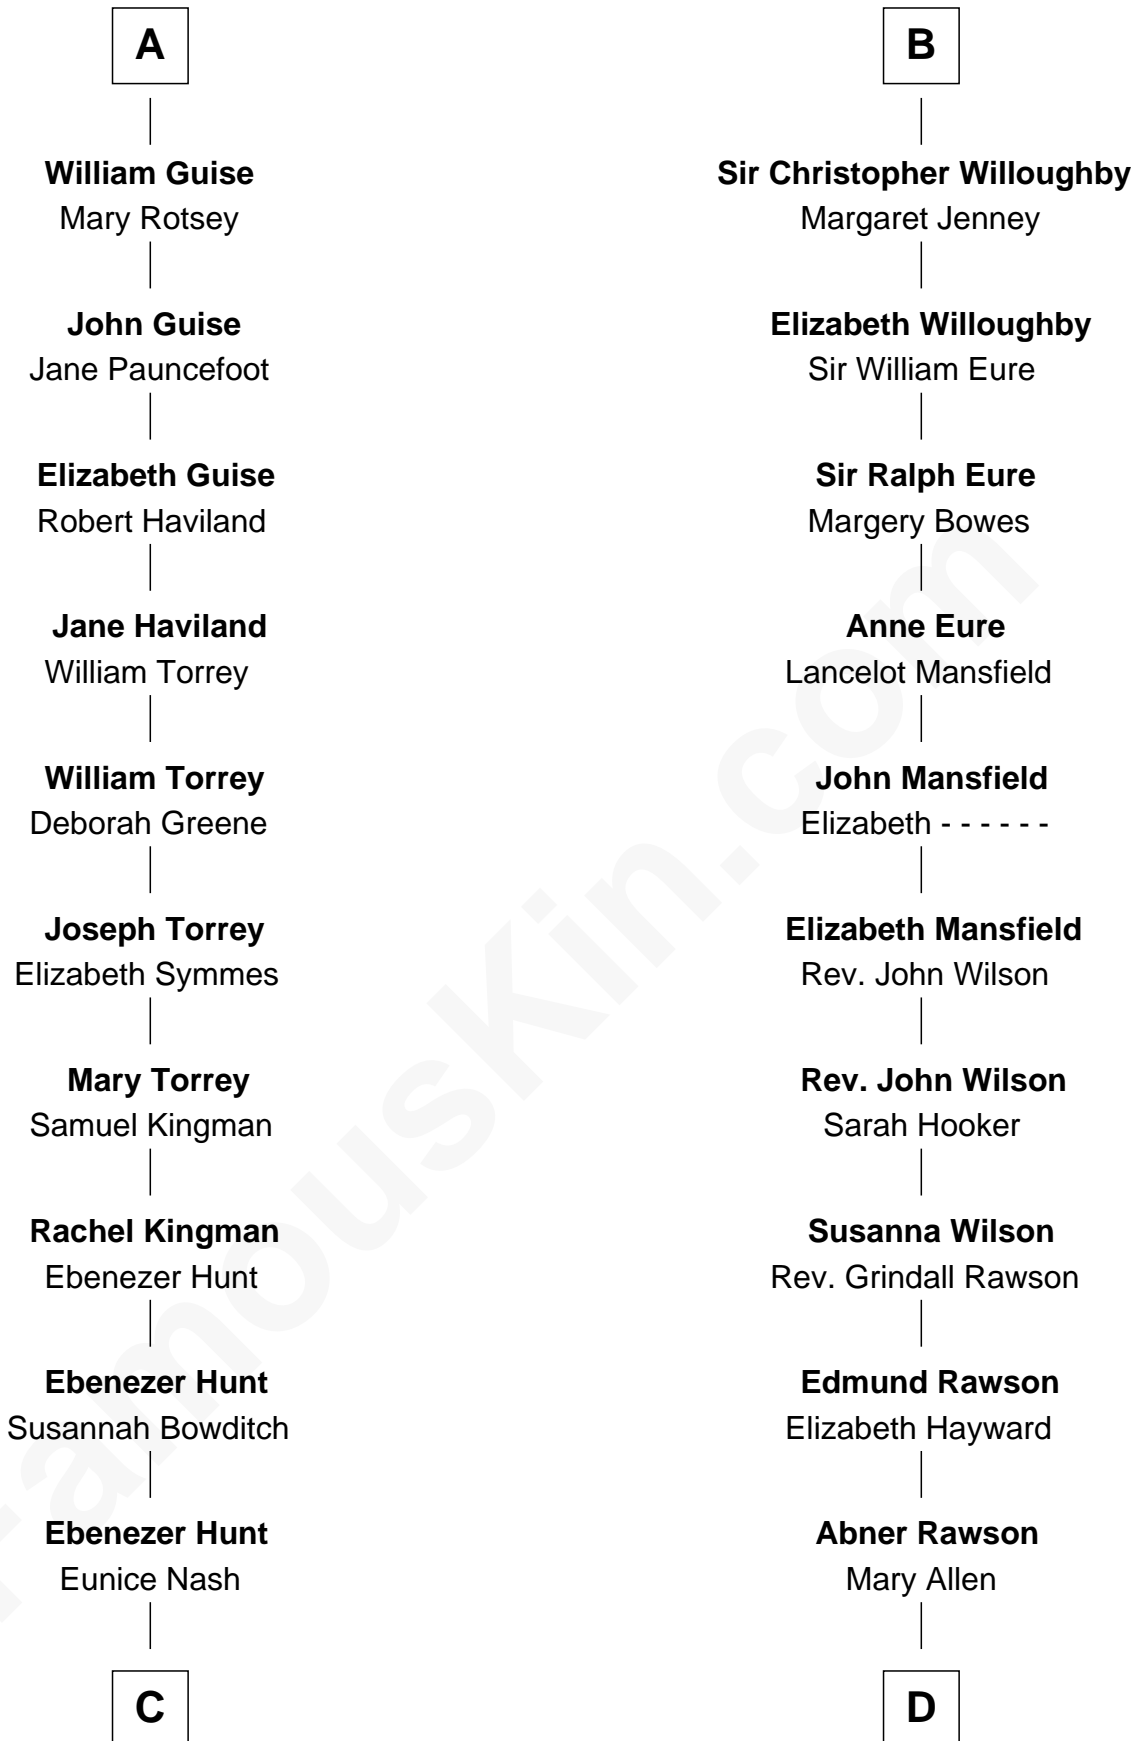

FamousKin.com Relationship Chart of

Linda Hunt

TV and Movie Actress

20th cousin 1 time removed of

William Howard Taft

27th U.S. President

Margaret of France
Edward I, King of England

Edmund of Woodstock

Margaret Wake

Joan Plantagenet

Thomas Holand

John de Holand

Elizabeth of Lancaster

Constance de Holand

Sir John Grey

Sir Edmund Grey

Alice de Hales

Margaret Plantagenet

John de Segrave

Elizabeth de Segrave

John de Mowbray

Eleanor de Mowbray

John de Welles

Eudo de Welles

Maud de Greystoke

Sir Lionel de Welles

Joan de Waterton

Cecily de Welles

Sir Robert Willoughby

B

C

Charles Edwin Hunt