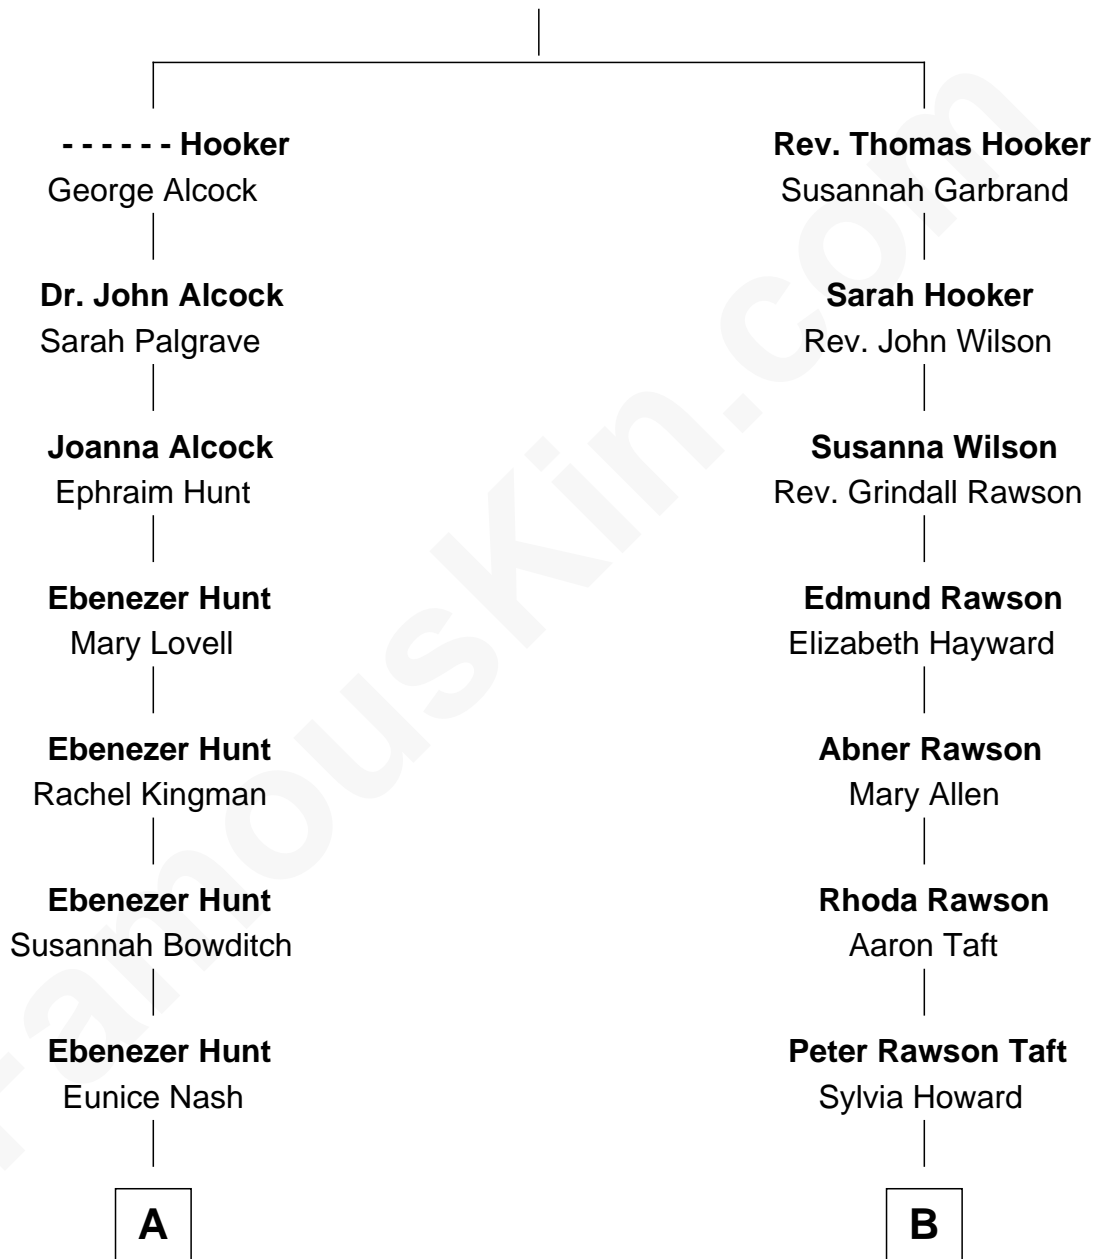

FamousKin.com Relationship Chart of

Linda Hunt

TV and Movie Actress

8th cousin 3 times removed of

William Howard Taft

27th U.S. President

Thomas Hooker

A

Charles Edwin Hunt

Marcia E. Phillips

Charles Phillips Hunt

Ella Maria Read

Charles Edwin Hunt

Louise Phipps Davy

Raymond Davy Hunt

Elsie R. Doying

Linda Hunt

TV and Movie Actress

B

Alphonso Taft

Louisa Maria Torrey

William Howard Taft

27th U.S. President

FamousKin.com