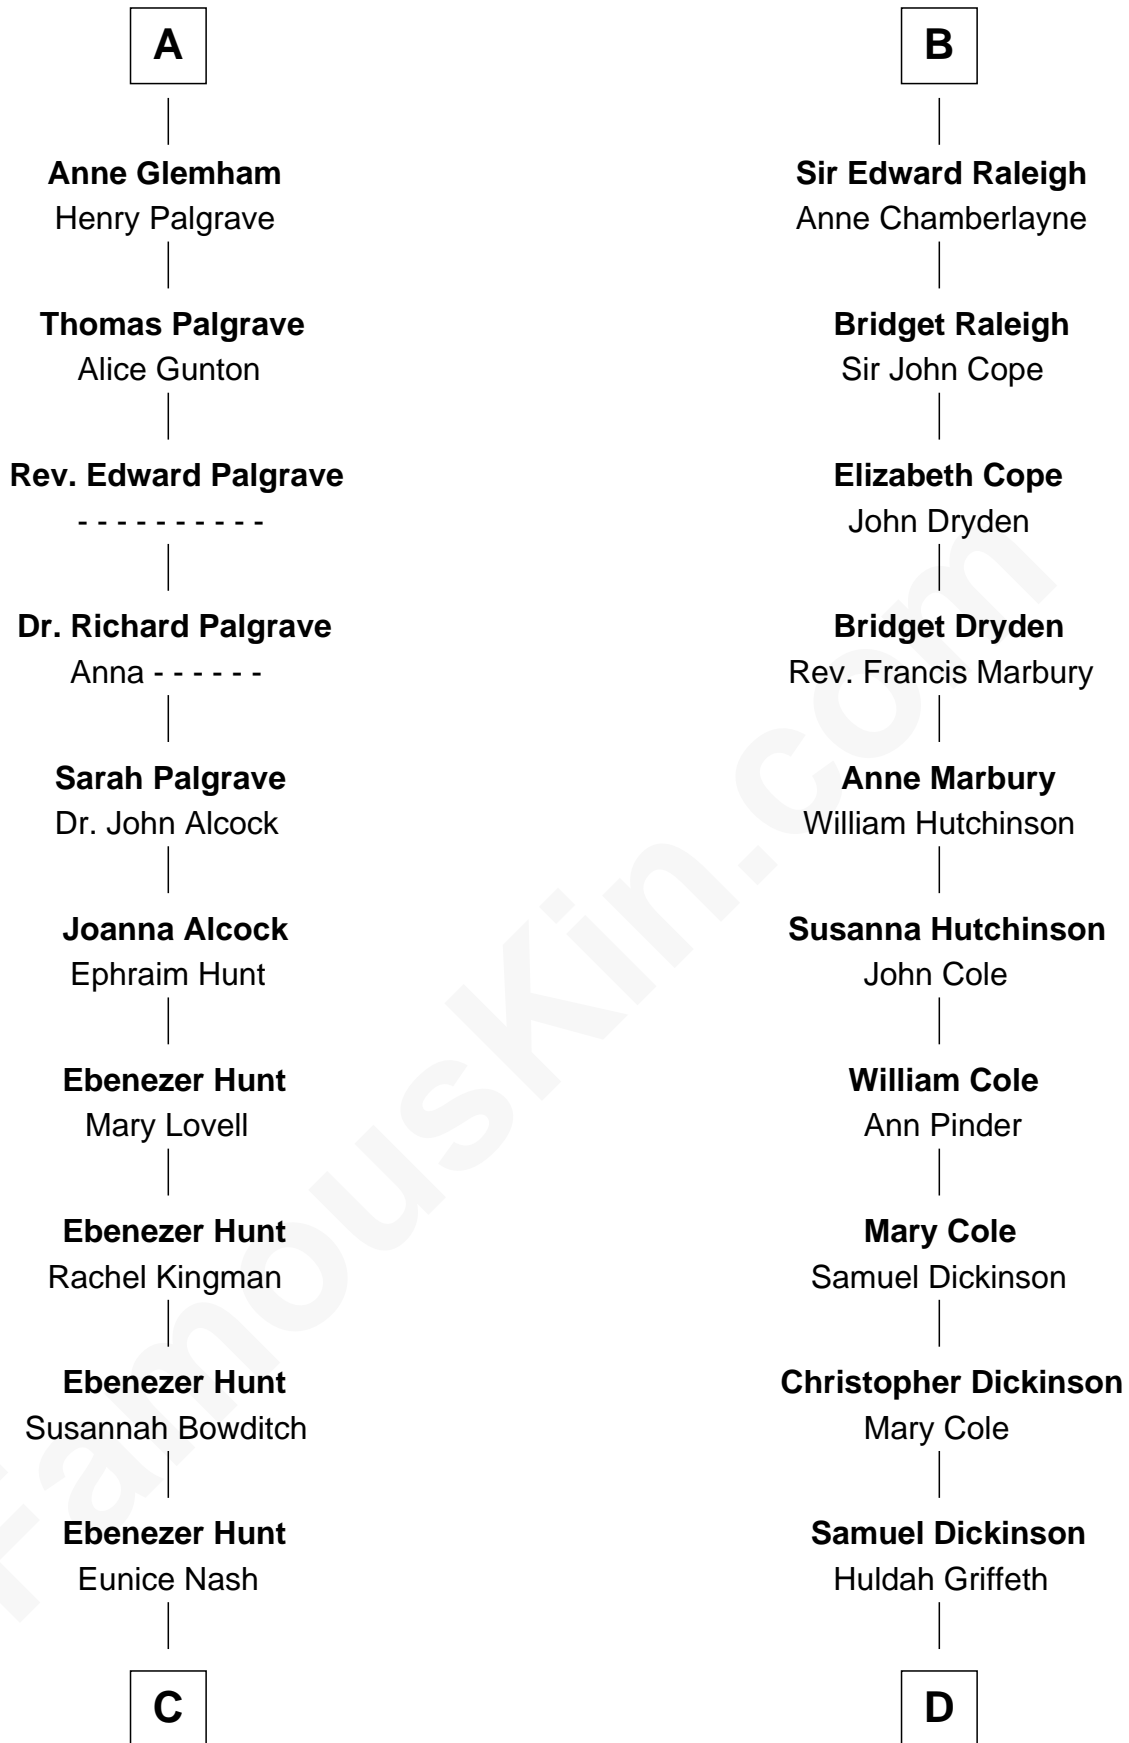

FamousKin.com Relationship Chart of

Linda Hunt

TV and Movie Actress

21st cousin of

George Romney

43rd Governor of Michigan

Isabella de Beauchamp

with husband
Sir Patrick de Chaworth

with husband
Sir Hugh le Despencer

Maud de Chaworth
Henry Plantagenet

Hugh le Despencer
Eleanor de Clare

Eleanor Plantagenet
Richard Fitzalan

Sir Edward le Despencer
Anne de Ferrers

Sir Richard Fitzalan
Elizabeth de Bohun

Edward Despencer
Elizabeth Burghersh

Elizabeth Fitzalan
Sir Robert Goushill

Margaret Despencer
Robert de Ferrers

Elizabeth Goushill
Sir Robert Wingfield

Phillippa Ferrers
Sir Thomas Greene

Elizabeth Wingfield
Sir William Brandon

Elizabeth Greene
William Raleigh

Eleanor Brandon
John Glemham

Sir Edward Raleigh
Margaret Verney

A

B

C

Charles Edwin Hunt

Marcia E. Phillips