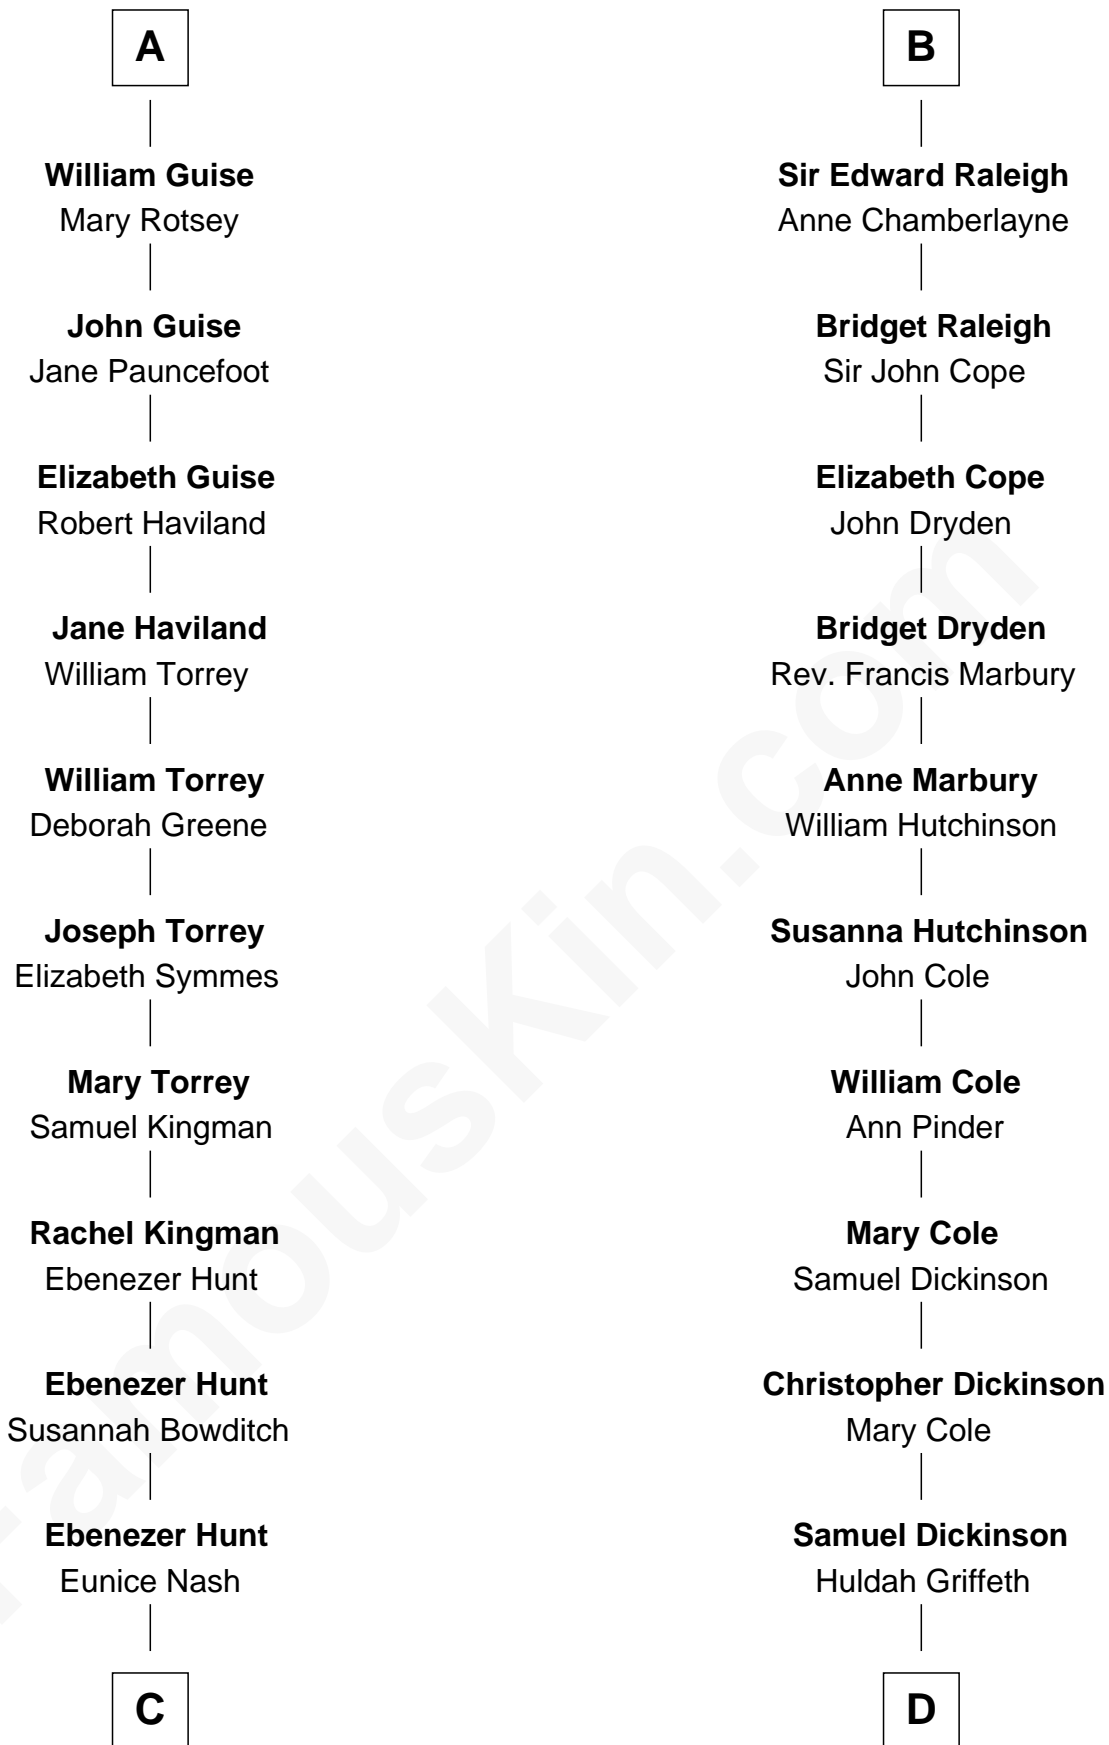

# FamousKin.com Relationship Chart of

**Linda Hunt**

*TV and Movie Actress*

21st cousin of

**George Romney**

*43rd Governor of Michigan*

**Sir Hugh I de Audley**

Iseult de Mortimer

**Alice de Audley**  
Sir Ralph de Neville

**Margaret de Neville**  
Sir Henry Percy

**Sir Henry Percy**  
Elizabeth Mortimer

**Sir Henry Percy**  
Eleanor Neville

**Katherine Percy**  
Sir Edmund Grey

**Anne Grey**  
Sir John Grey

Probable

**Tacy Grey**  
John Guise

**A**

**Hugh de Audley**  
Margaret de Clare

**Margaret de Audley**  
Ralph de Stafford

**Elizabeth de Stafford**  
John de Ferrers

**Robert de Ferrers**  
Margaret Despencer

**Phillippa Ferrers**  
Sir Thomas Greene

**Elizabeth Greene**  
William Raleigh

**Sir Edward Raleigh**  
Margaret Verney

**B**

**C**

**Charles Edwin Hunt**

Marcia E. Phillips

**Charles Phillips Hunt**