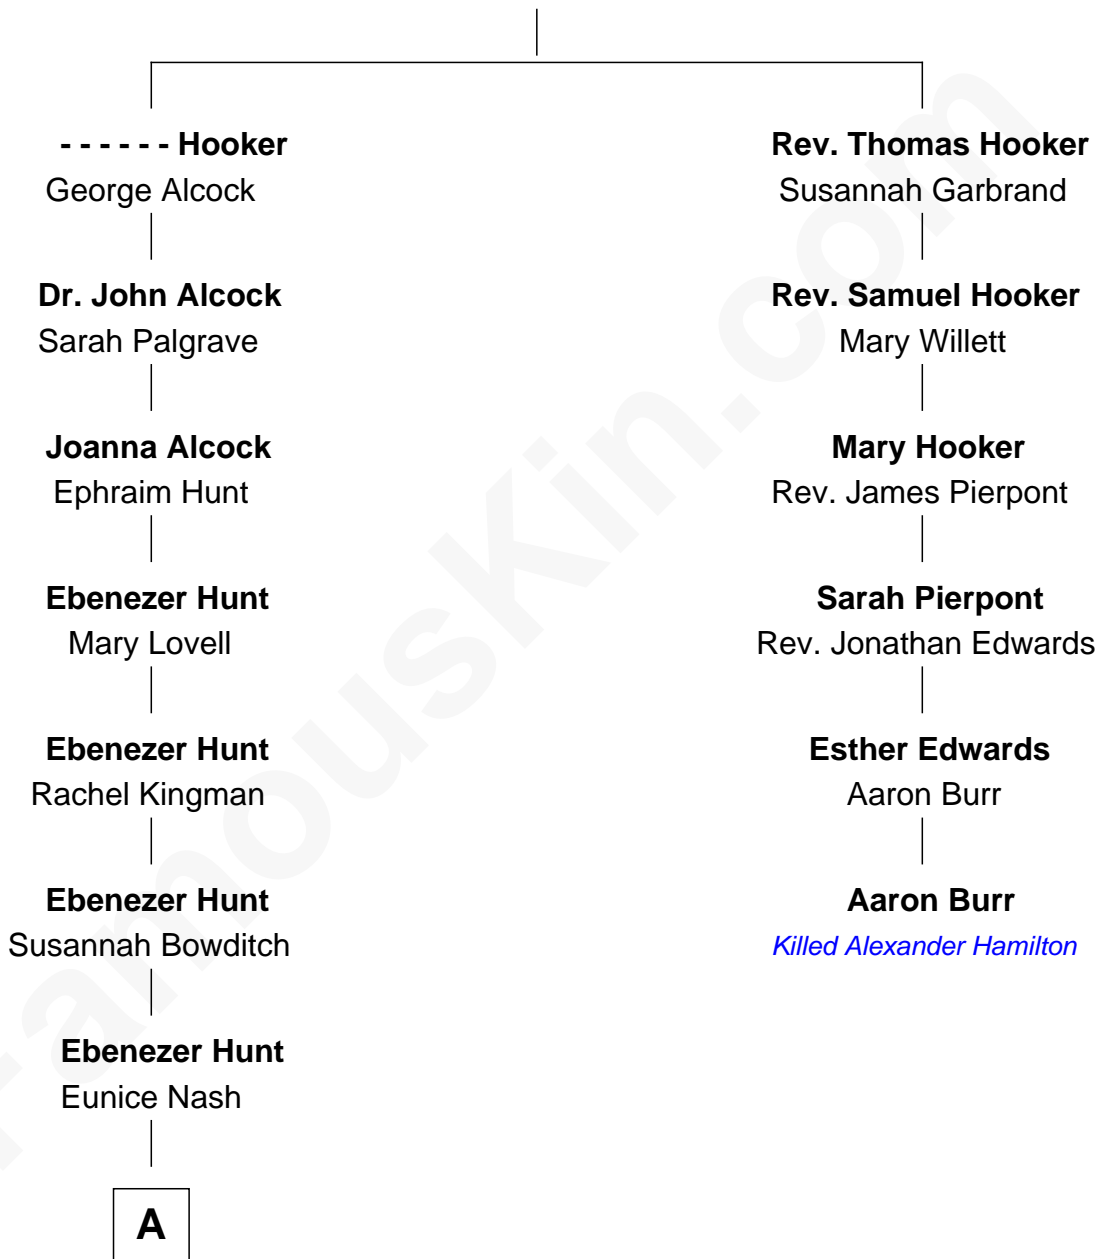

FamousKin.com Relationship Chart of

Linda Hunt

TV and Movie Actress

5th cousin 6 times removed of

Aaron Burr

Killed Alexander Hamilton

Thomas Hooker

A

Charles Edwin Hunt

Marcia E. Phillips

Charles Phillips Hunt

Ella Maria Read

Charles Edwin Hunt

Louise Phipps Davy

Raymond Davy Hunt

Elsie R. Doying