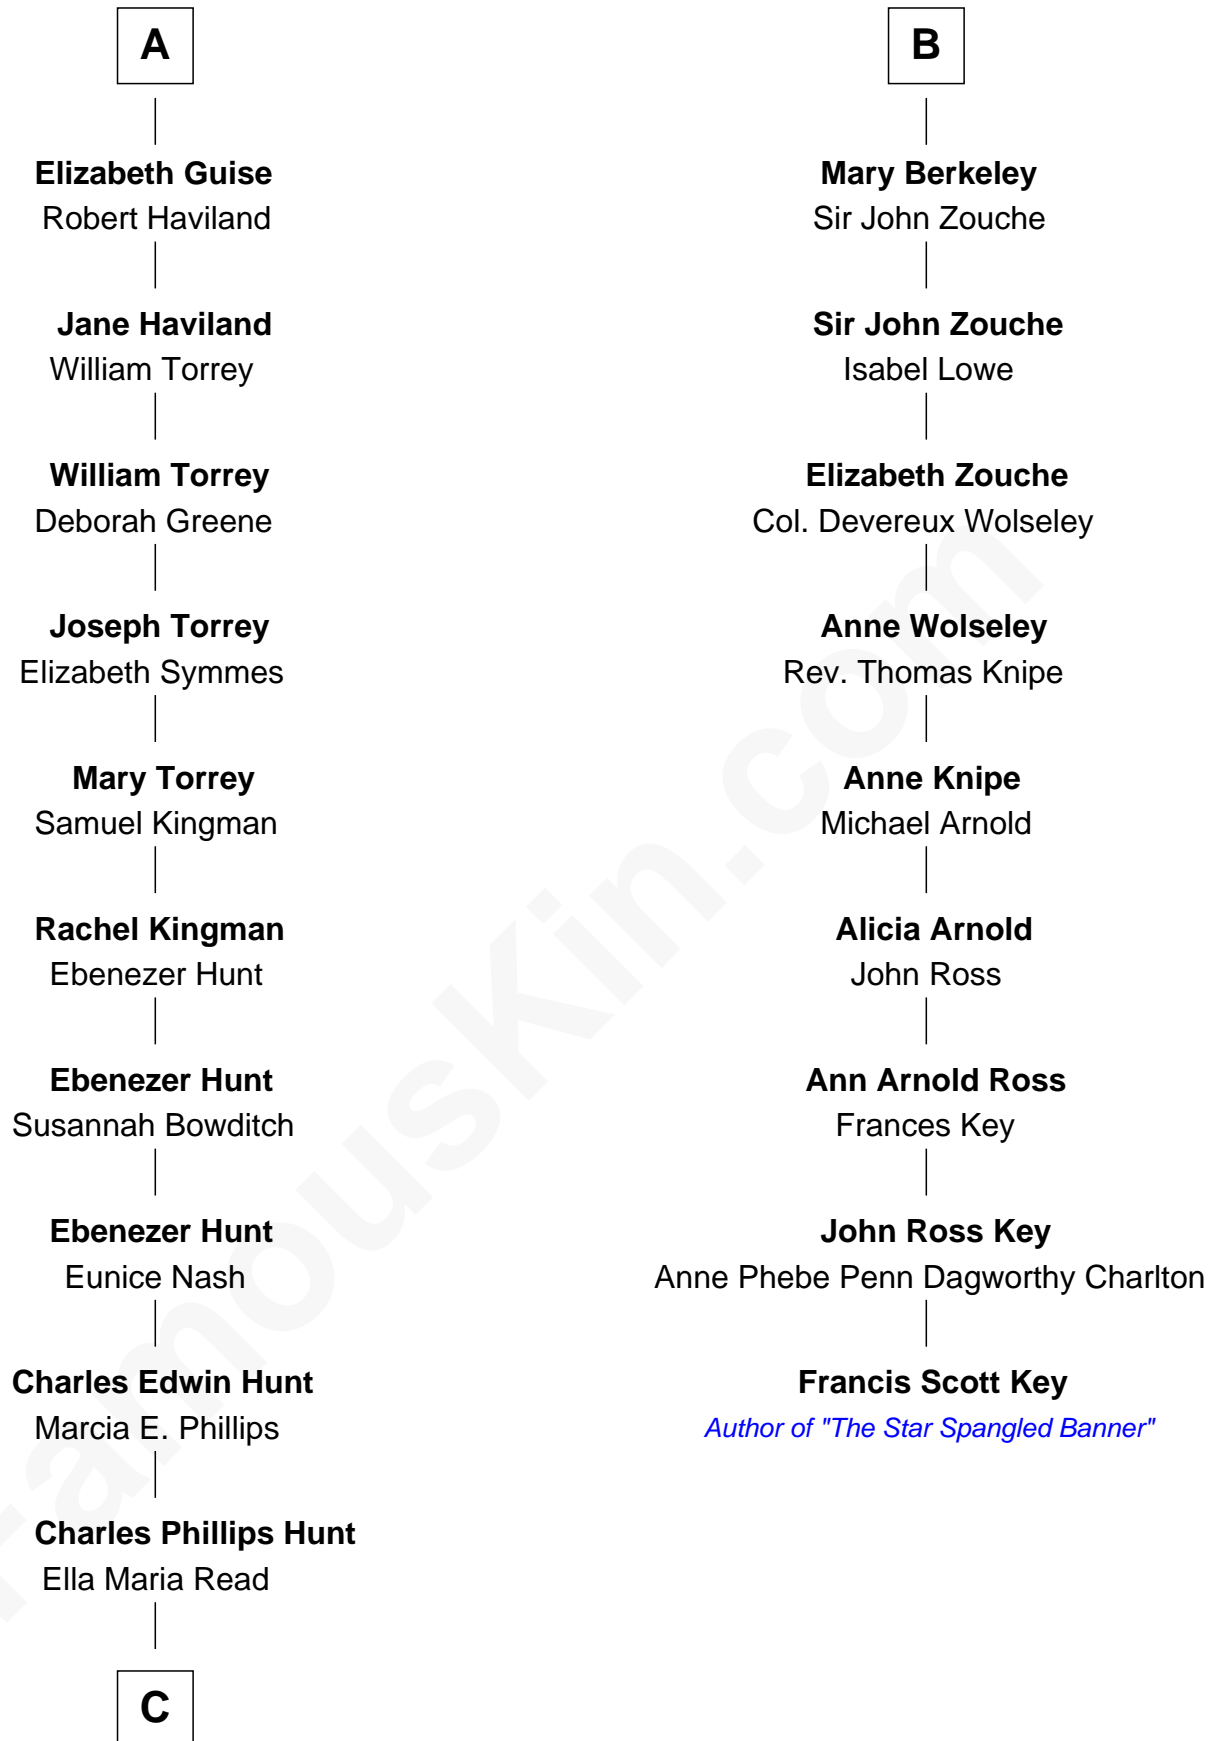

# FamousKin.com Relationship Chart of

**Linda Hunt**

*TV and Movie Actress*

15th cousin 4 times removed of

**Francis Scott Key**

*Author of "The Star Spangled Banner"*

**C**

**Charles Edwin Hunt**

Louise Phipps Davy

**Raymond Davy Hunt**

Elsie R. Doying

**Linda Hunt**

*TV and Movie Actress*

FamousKin.com