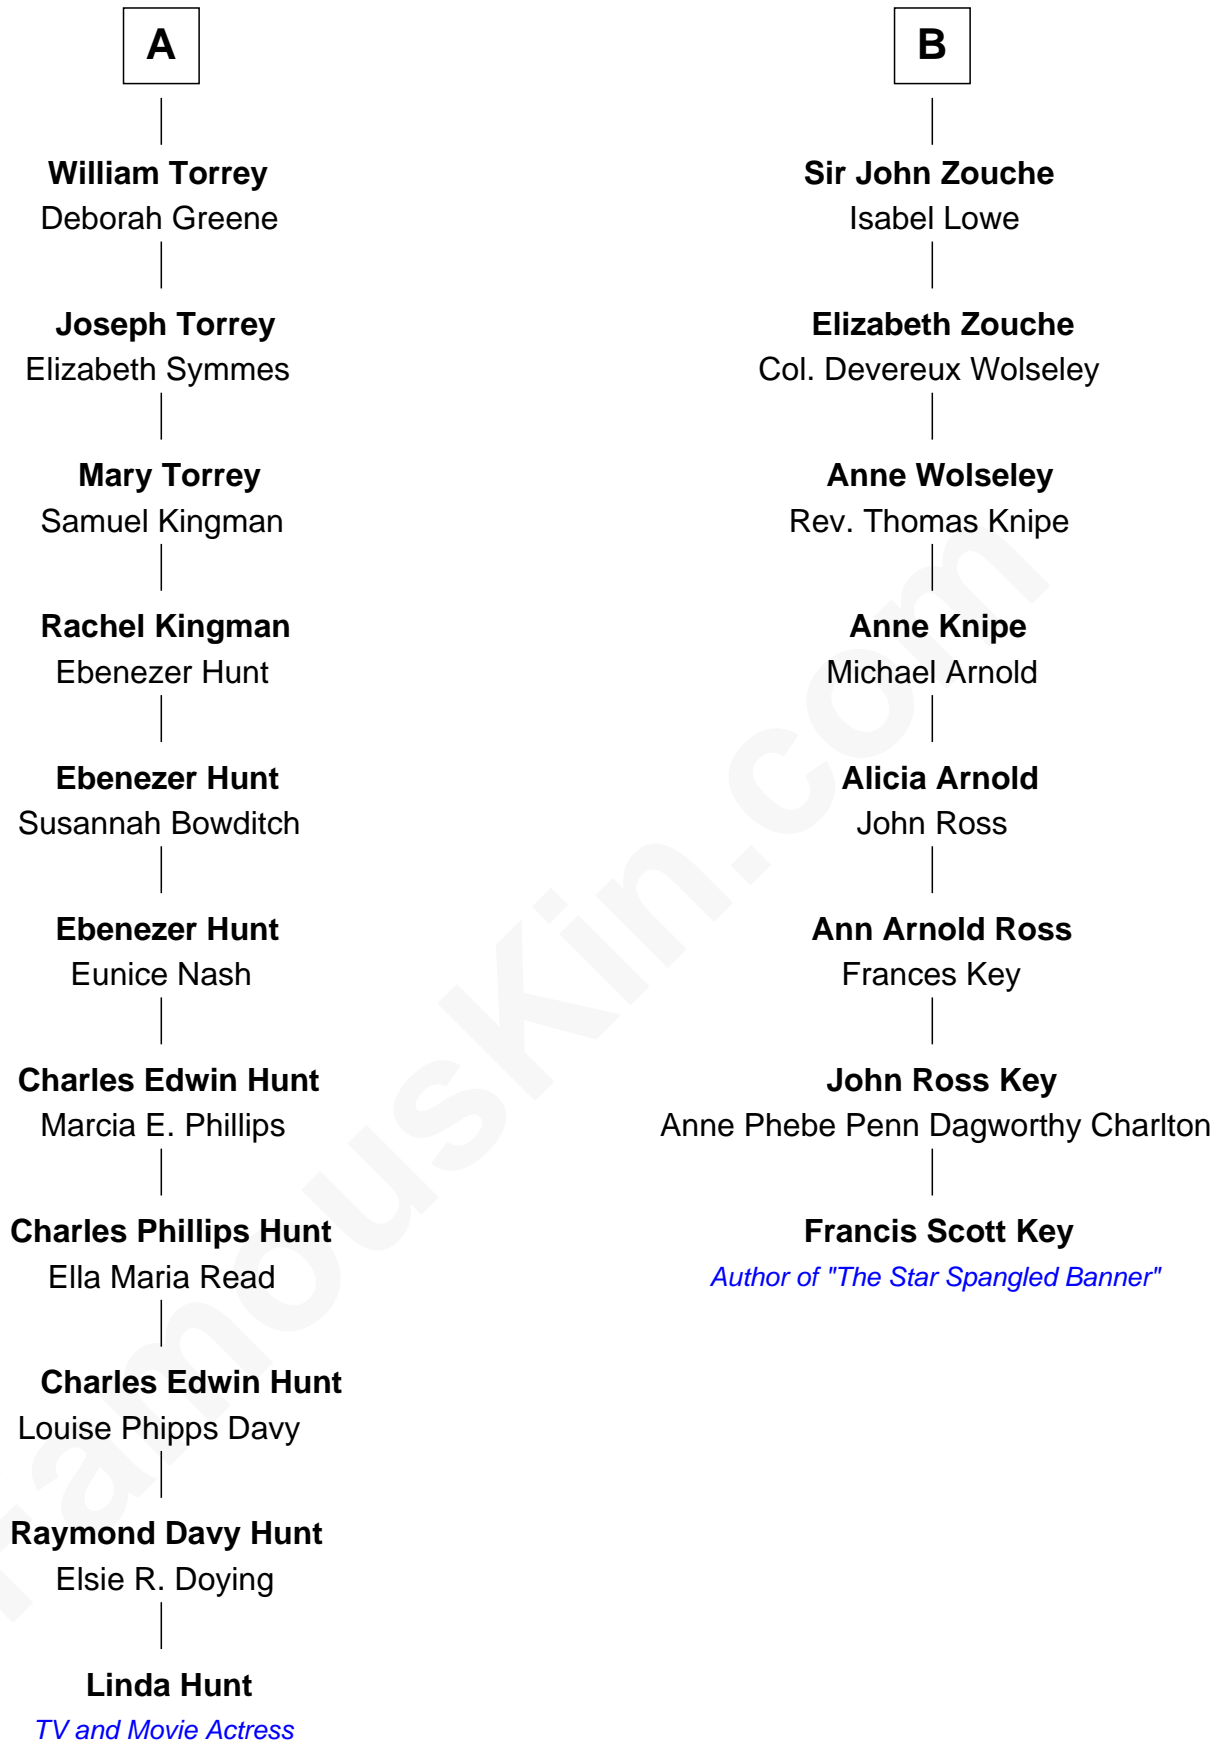

Linda Hunt photo by [RedCarpetReport](#) (CC BY-SA 2.0)