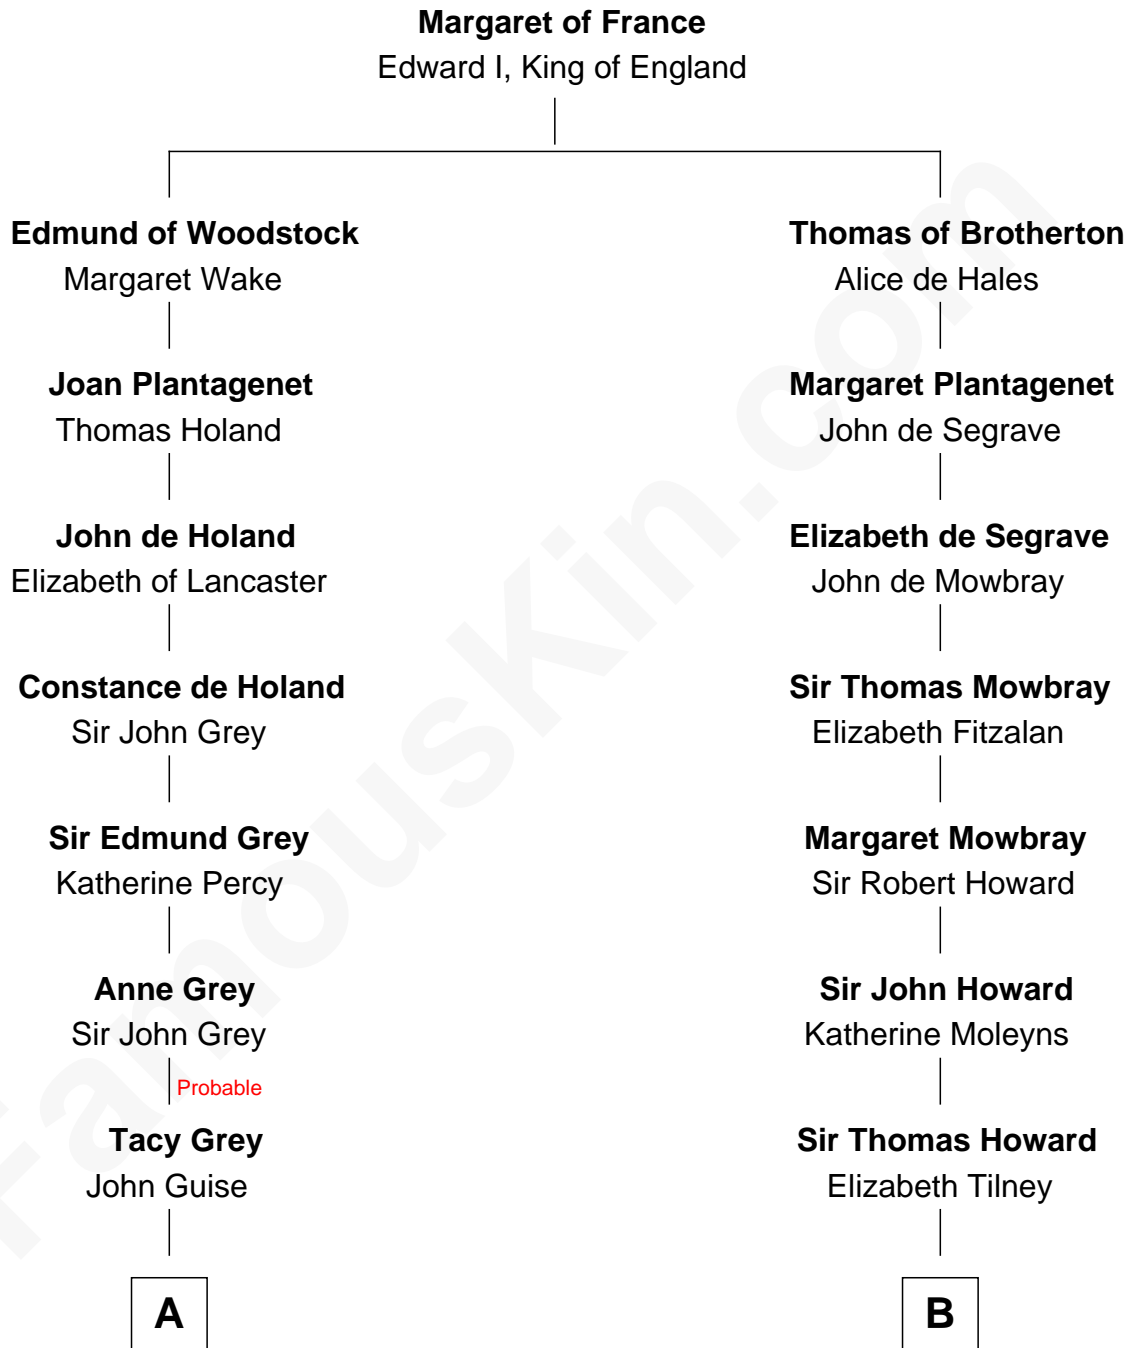

# FamousKin.com Relationship Chart of

**Linda Hunt**

*TV and Movie Actress*

18th cousin 3 times removed of

**Francis Scott Key**

*Author of "The Star Spangled Banner"*

**C**

**Charles Edwin Hunt**

Marcia E. Phillips

**Charles Phillips Hunt**

Ella Maria Read

**Charles Edwin Hunt**

Louise Phipps Davy

**Raymond Davy Hunt**

Elsie R. Doying

**Linda Hunt**

*TV and Movie Actress*

**D**

**John Ross Key**

Anne Phebe Penn Dagworthy Charlton

**Francis Scott Key**

*Author of "The Star Spangled Banner"*

FamousKin.com