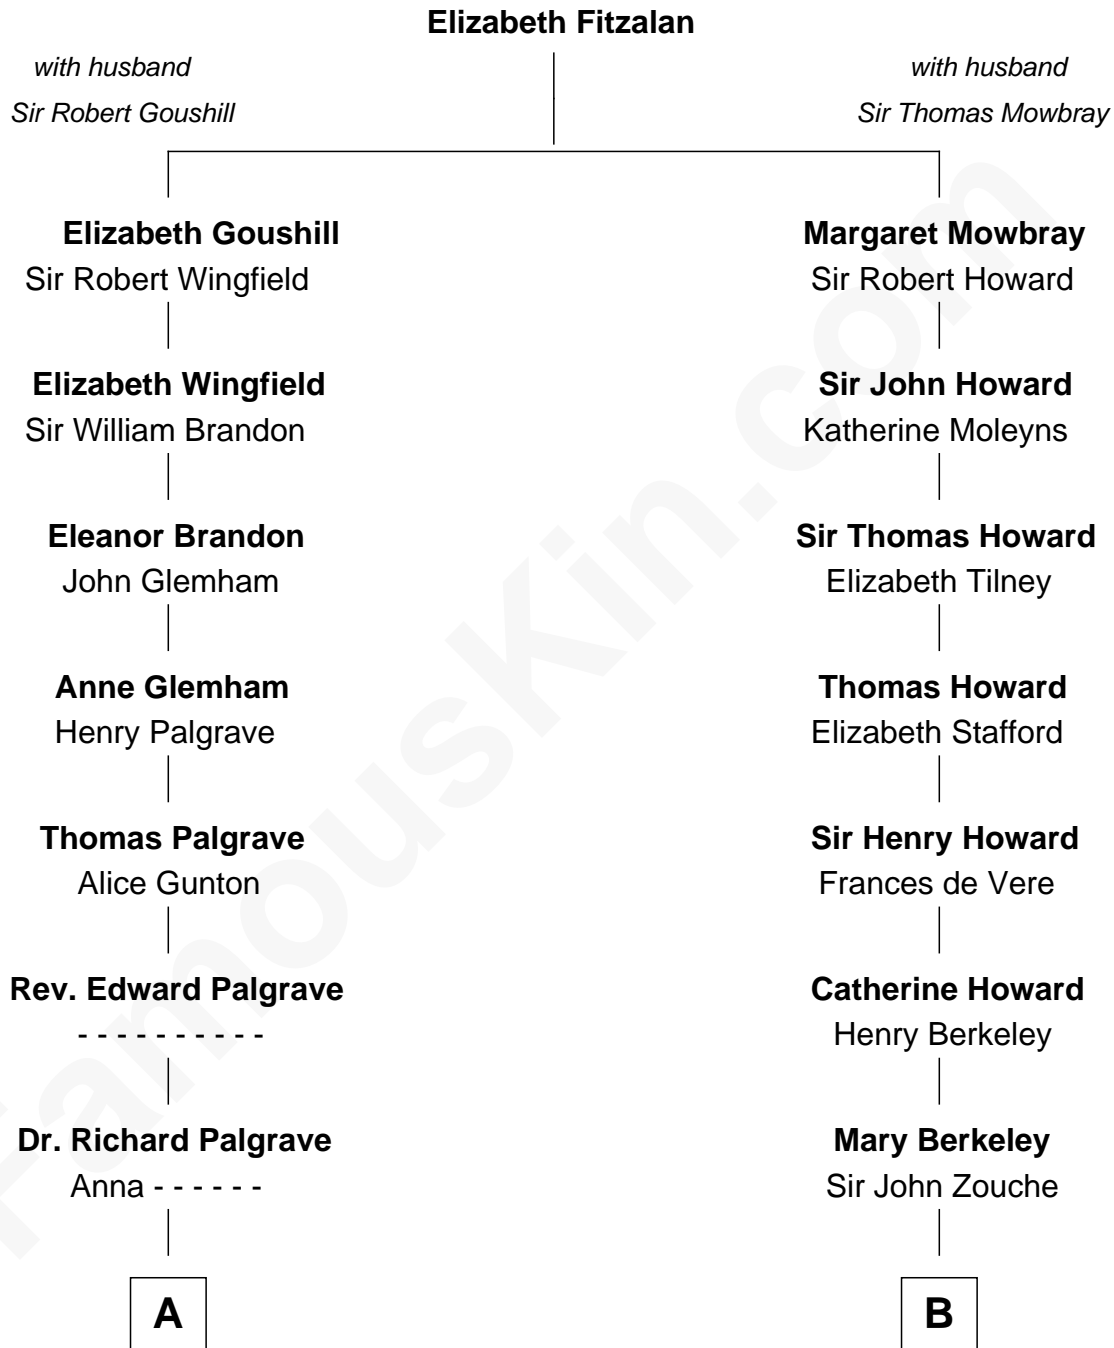

FamousKin.com Relationship Chart of

Linda Hunt

TV and Movie Actress

14th cousin 3 times removed of

Francis Scott Key

Author of "The Star Spangled Banner"

A

Sarah Palgrave