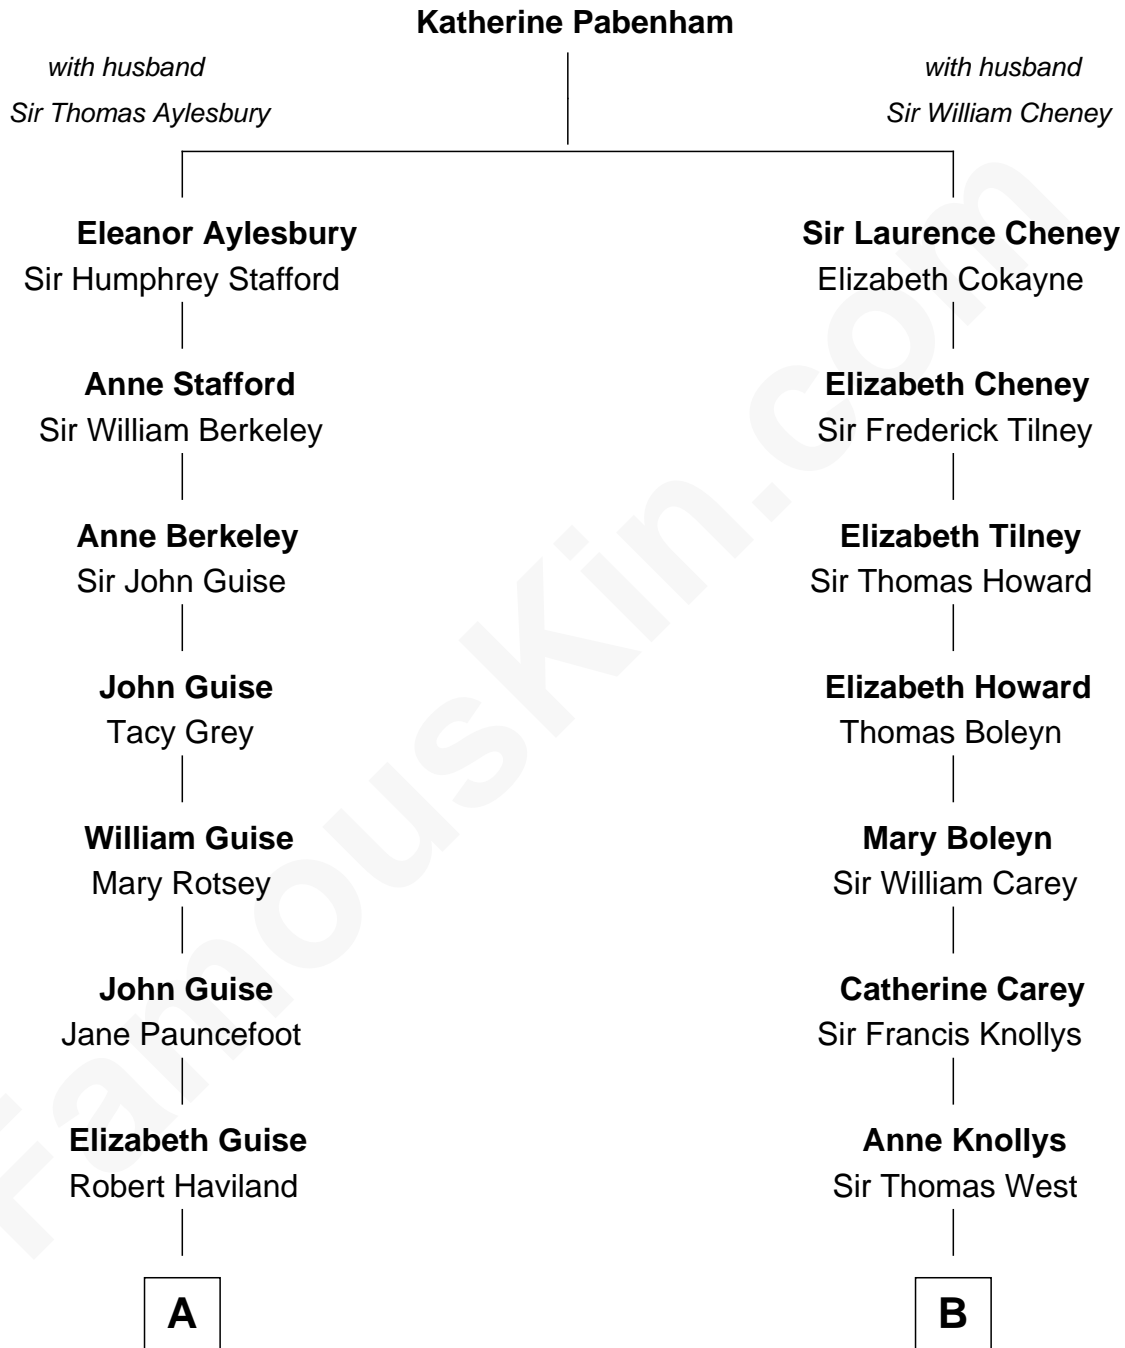

FamousKin.com Relationship Chart of

Linda Hunt

TV and Movie Actress

16th cousin 2 times removed of

John D. Rockefeller

Founder of the Standard Oil Company

C

—
Raymond Davy Hunt