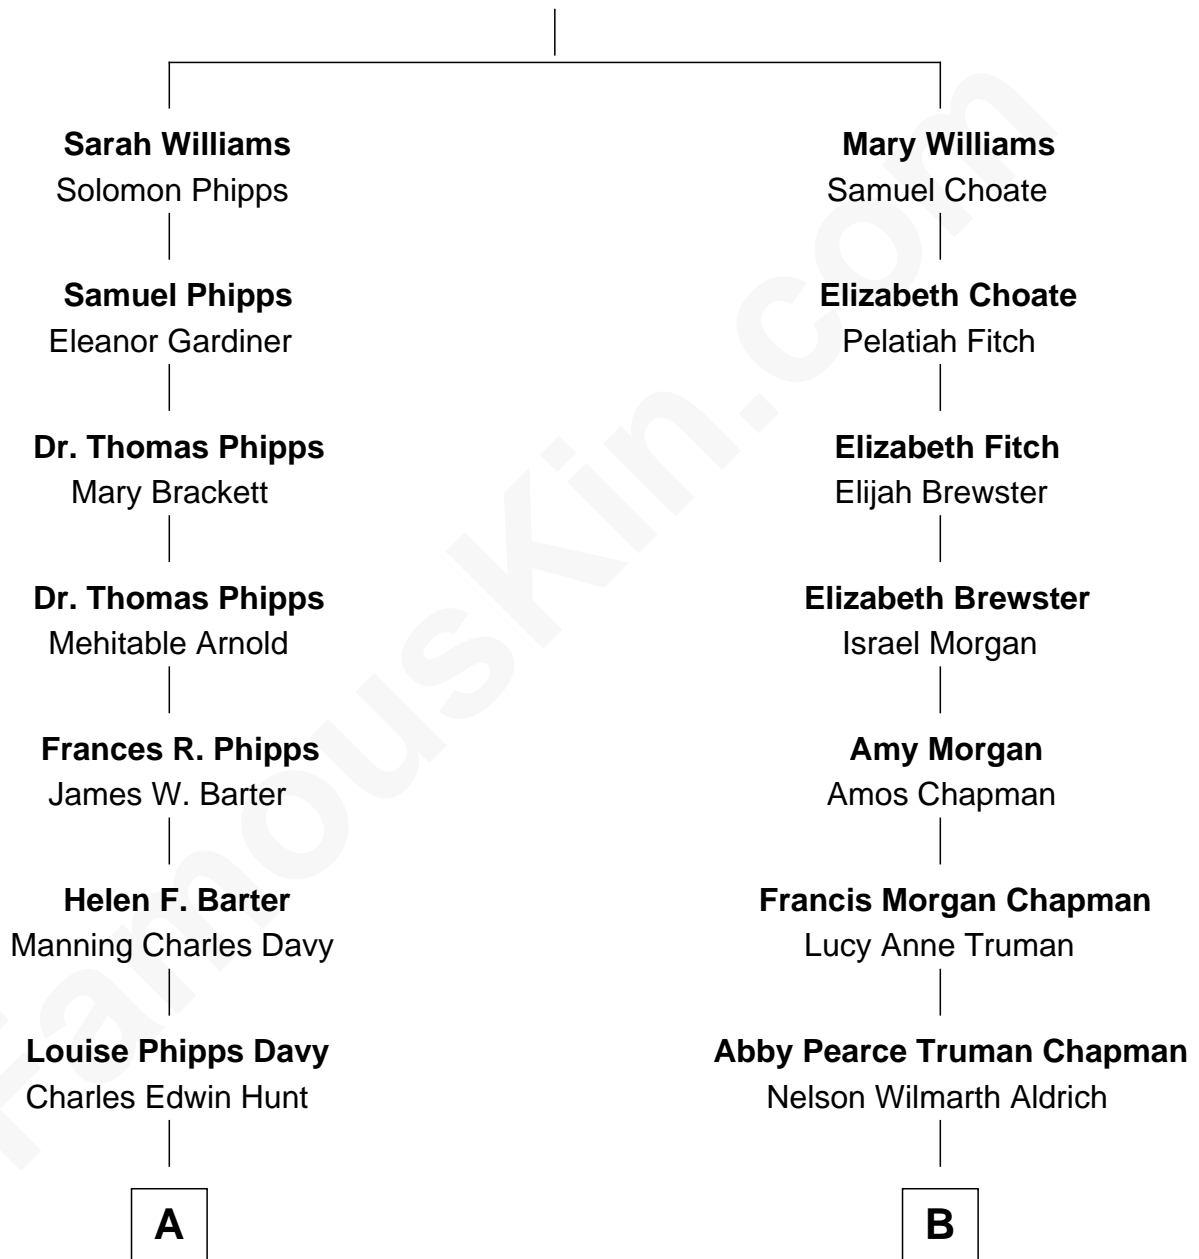

# FamousKin.com Relationship Chart of

**Linda Hunt**

*TV and Movie Actress*

8th cousin of

**Nelson Rockefeller**

*41st U.S. Vice-President*

**Stephen Williams**

Sarah Wise

FamousKin.com