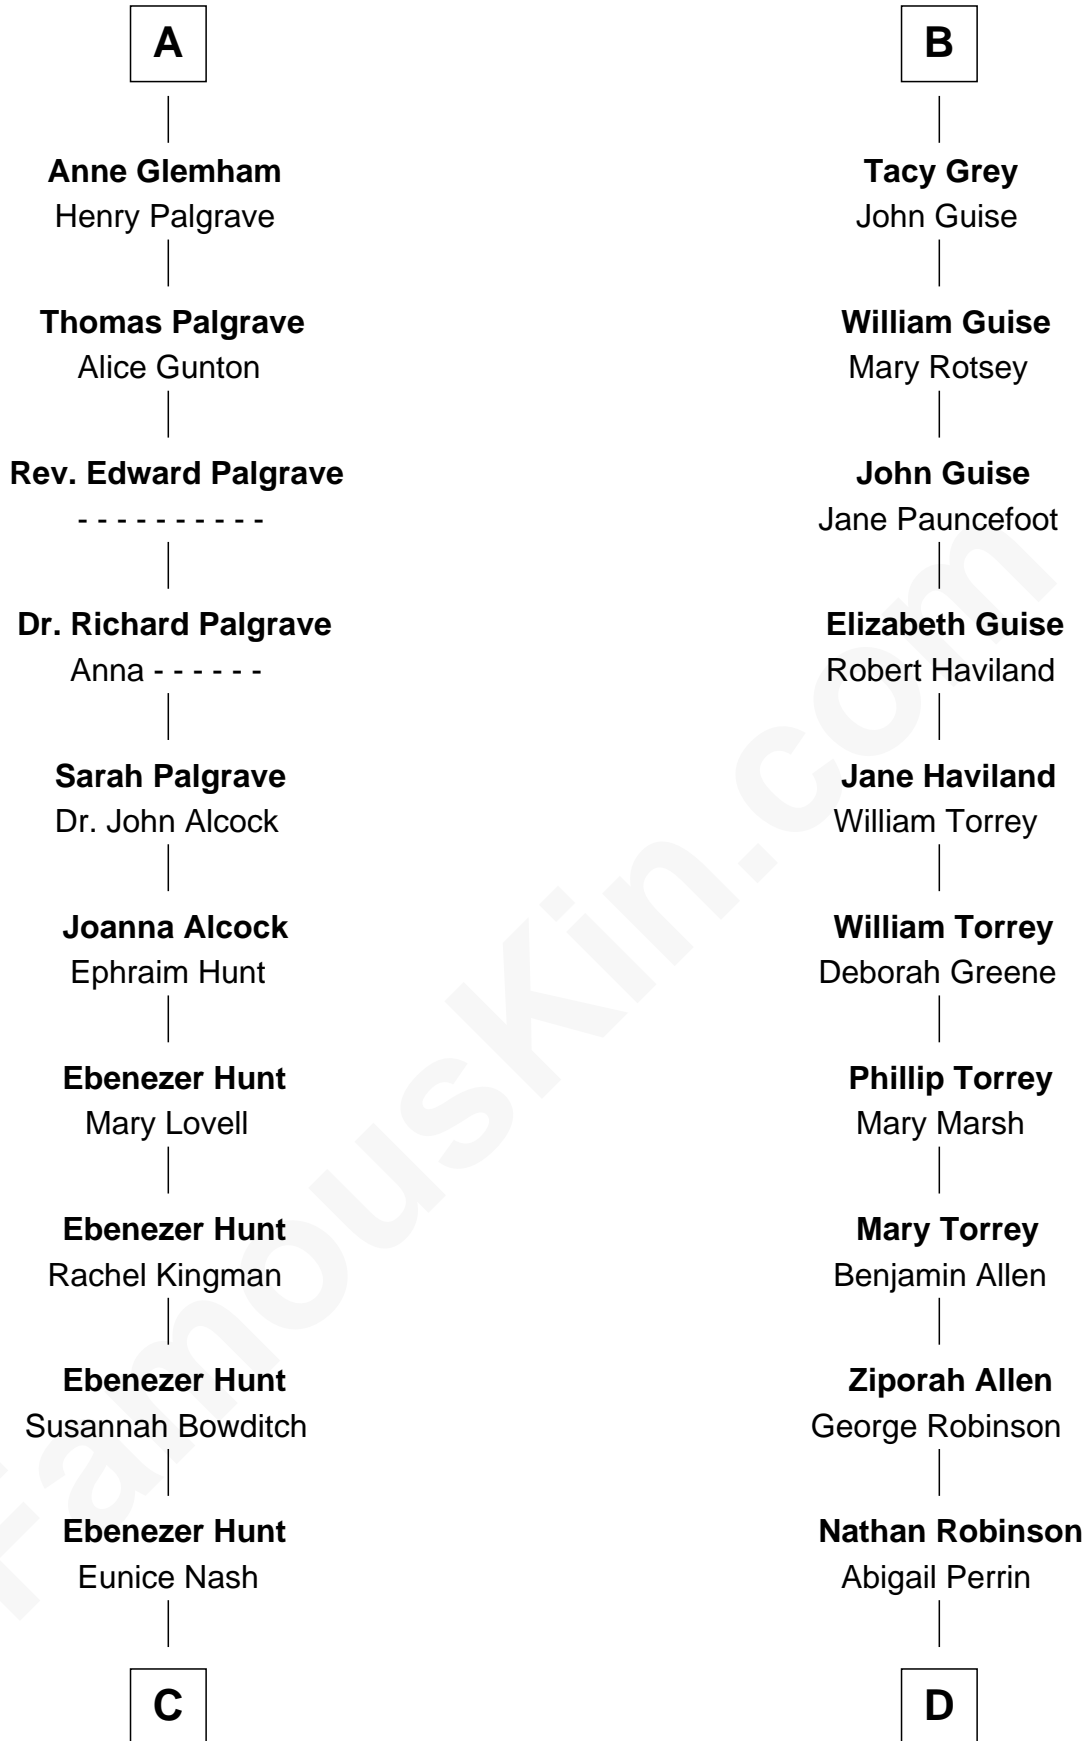

FamousKin.com Relationship Chart of

Linda Hunt

TV and Movie Actress

21st cousin of

Raquel Welch

Movie Actress

Edmund Plantagenet

Blanche of Artois

C

Charles Edwin Hunt

Marcia E. Phillips

Charles Phillips Hunt

Ella Maria Read

Charles Edwin Hunt

Louise Phipps Davy

Raymond Davy Hunt