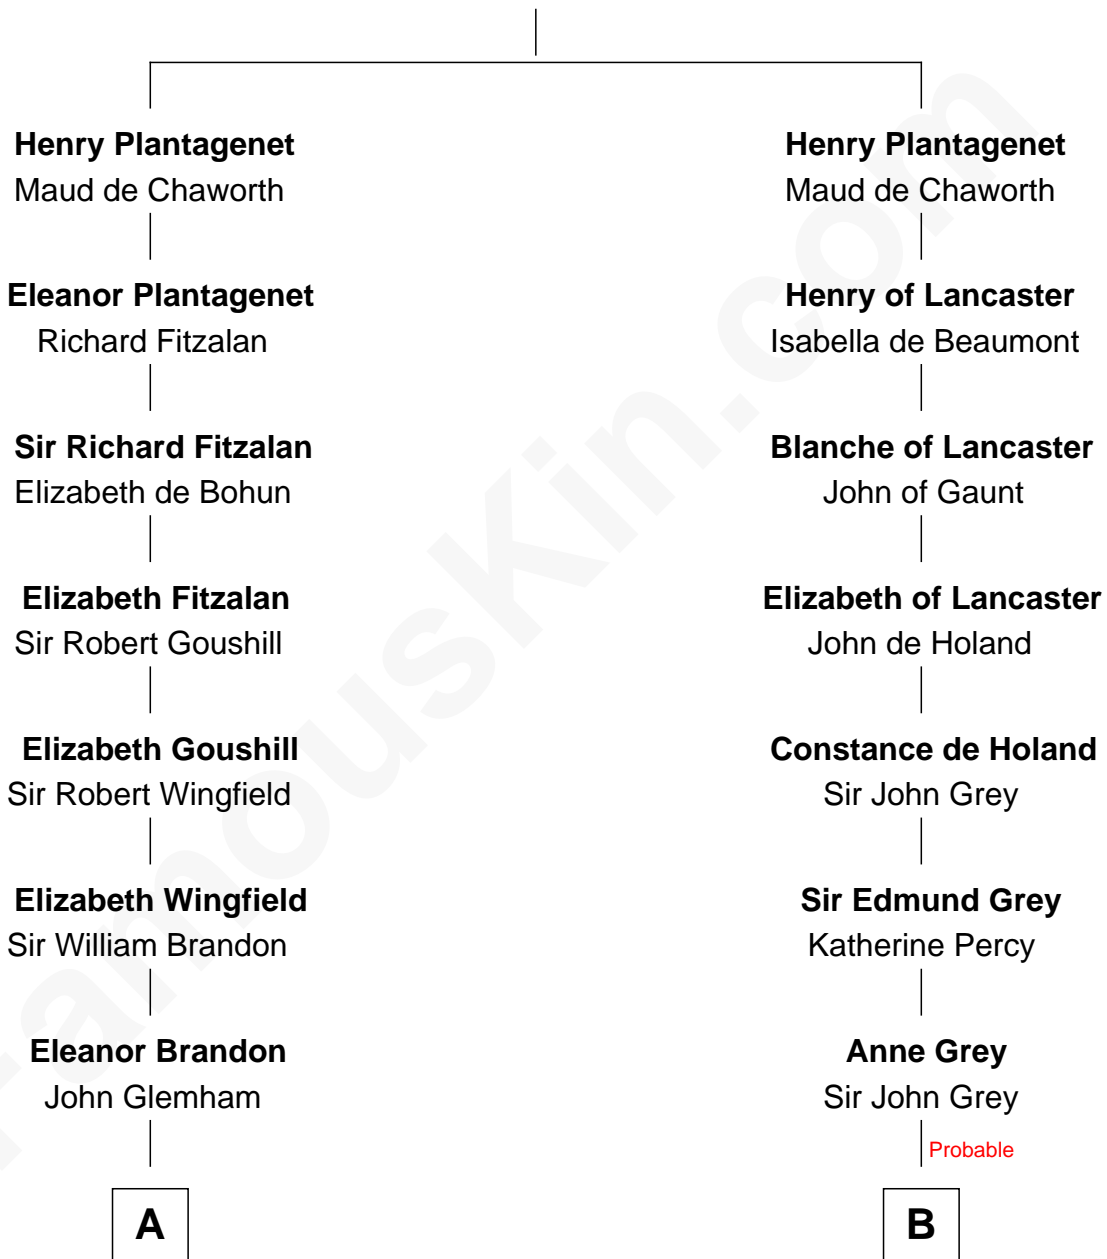

FamousKin.com Relationship Chart of

Linda Hunt

TV and Movie Actress

21st cousin of

Raquel Welch

Movie Actress

Edmund Plantagenet

Blanche of Artois

C

Charles Edwin Hunt

Marcia E. Phillips

Charles Phillips Hunt

Ella Maria Read

Charles Edwin Hunt

Louise Phipps Davy

Raymond Davy Hunt