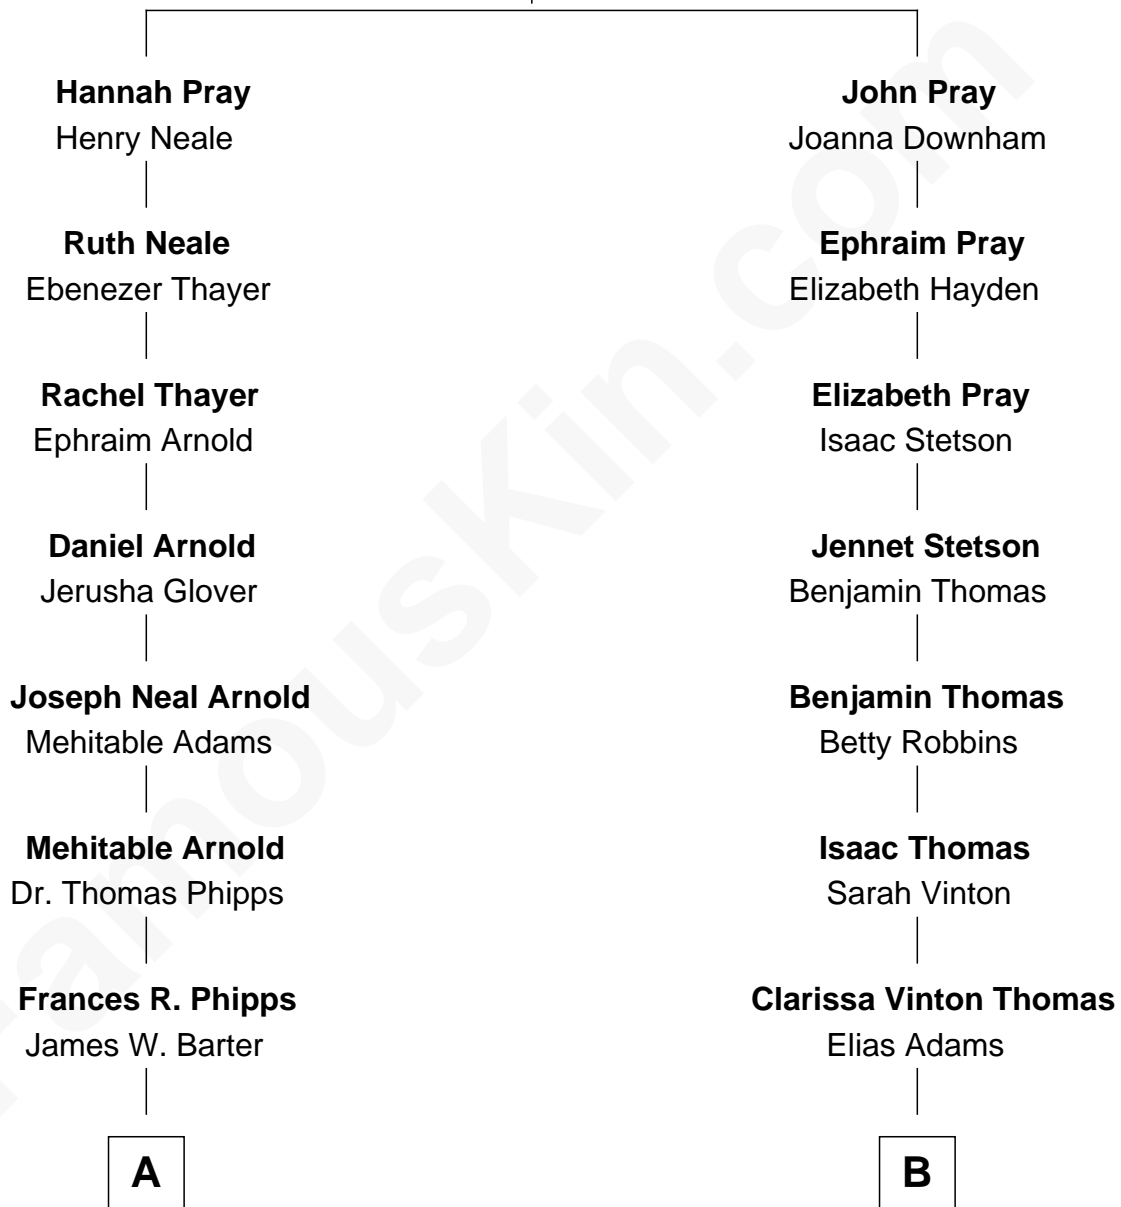

FamousKin.com Relationship Chart of

Linda Hunt

TV and Movie Actress

10th cousin of

Raquel Welch

Movie Actress

Quinton Pray

Joan - - - - -

A

Helen F. Barter
Manning Charles Davy

Louise Phipps Davy
Charles Edwin Hunt

Raymond Davy Hunt
Elsie R. Doying

Linda Hunt
TV and Movie Actress

B

Joseph Warren Adams
Josephine H. Merrill

Clara Louise Adams
Emery Stanford Hall

Josephine Sarah Hall
Armando Carlos Tejada

Raquel Welch
aka Raquel Welch