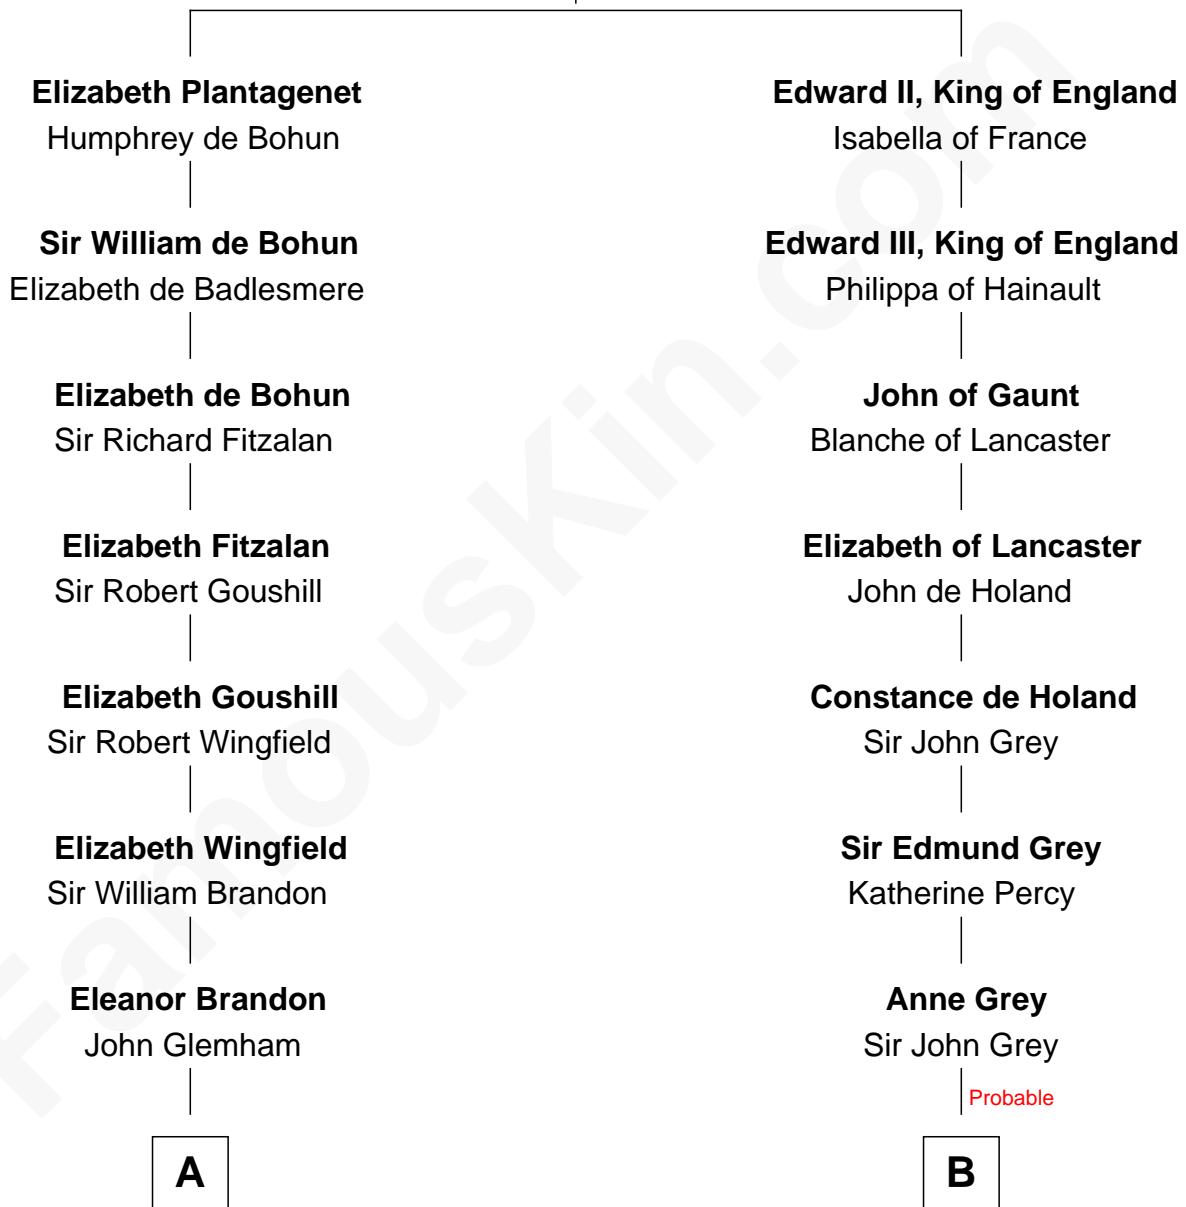

FamousKin.com Relationship Chart of

Linda Hunt

TV and Movie Actress

21st cousin of

Raquel Welch

Movie Actress

Eleanor of Castile
Edward I, King of England

C