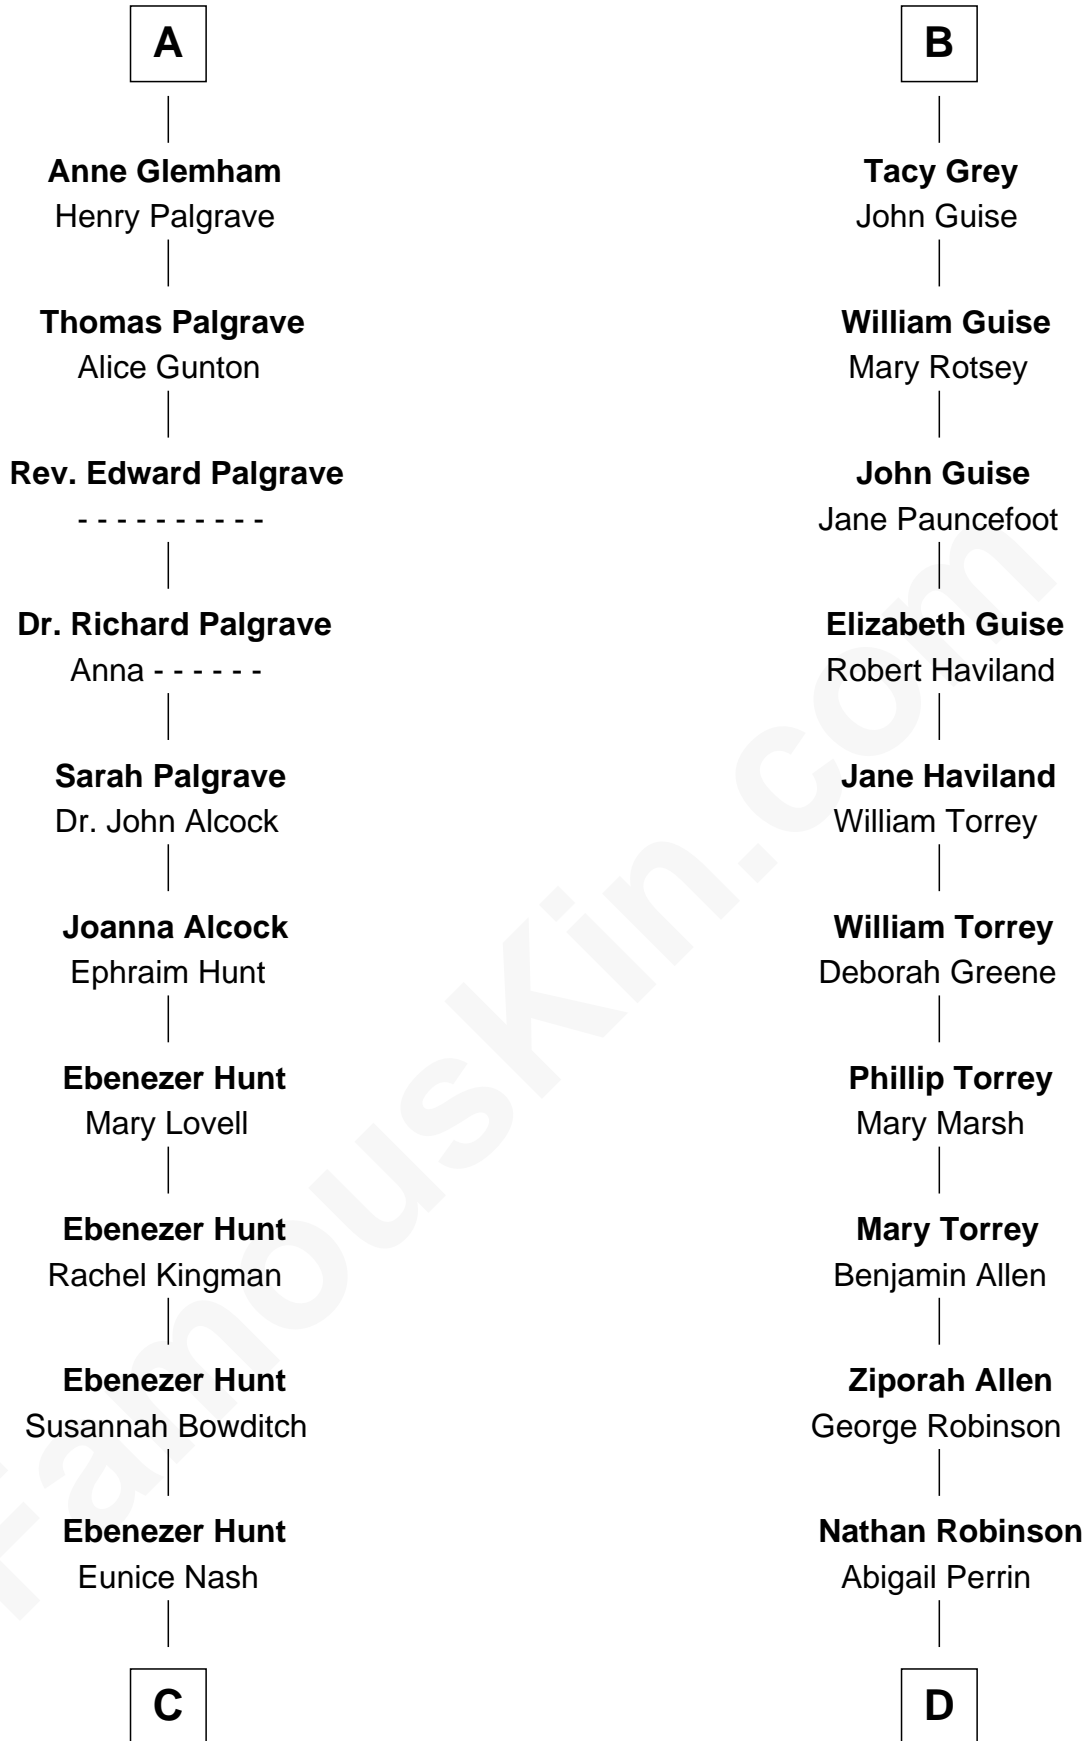

FamousKin.com Relationship Chart of

Linda Hunt

TV and Movie Actress

21st cousin of

Raquel Welch

Movie Actress

Eleanor of Castile
Edward I, King of England

C

Charles Edwin Hunt

Marcia E. Phillips

Charles Phillips Hunt

Ella Maria Read

Charles Edwin Hunt

Louise Phipps Davy

Raymond Davy Hunt

Elsie R. Doying