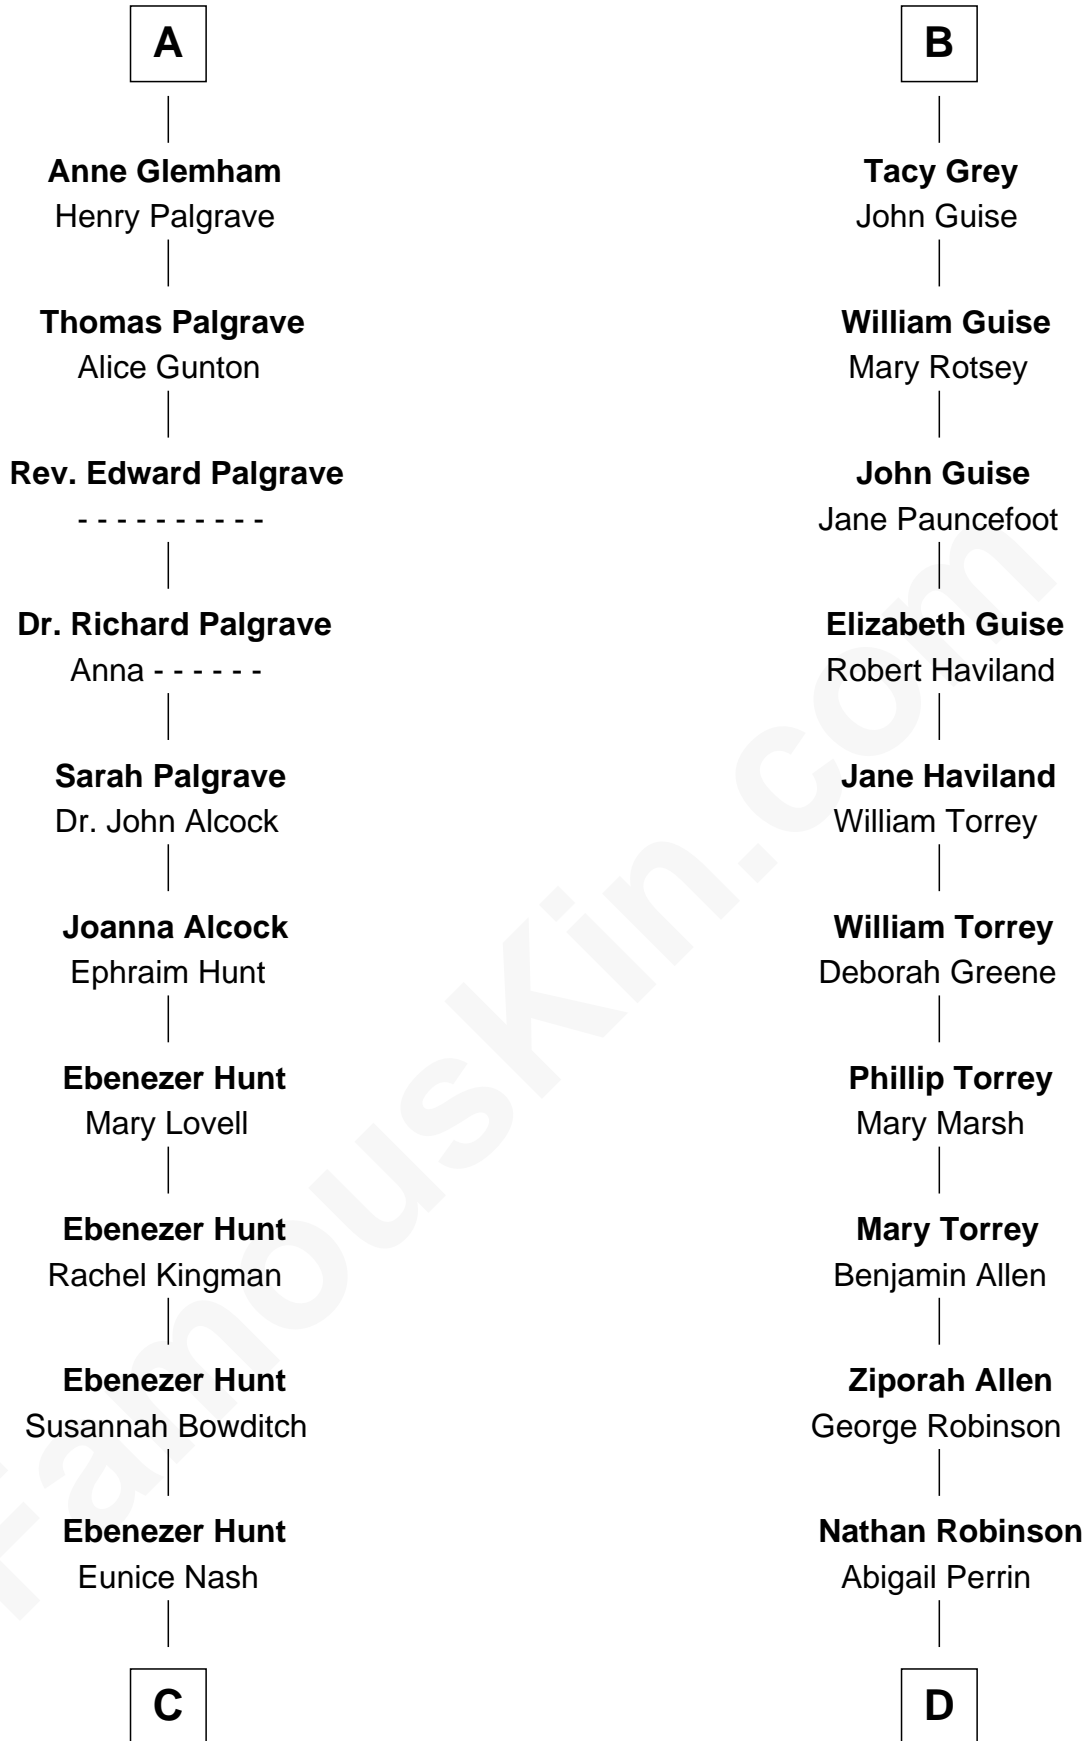

# FamousKin.com Relationship Chart of

**Linda Hunt**

*TV and Movie Actress*

21st cousin of

**Raquel Welch**

*Movie Actress*

**Sir Patrick de Chaworth**

Isabella de Beauchamp

**C**

**Charles Edwin Hunt**

Marcia E. Phillips

**Charles Phillips Hunt**

Ella Maria Read

**Charles Edwin Hunt**

Louise Phipps Davy

**Raymond Davy Hunt**