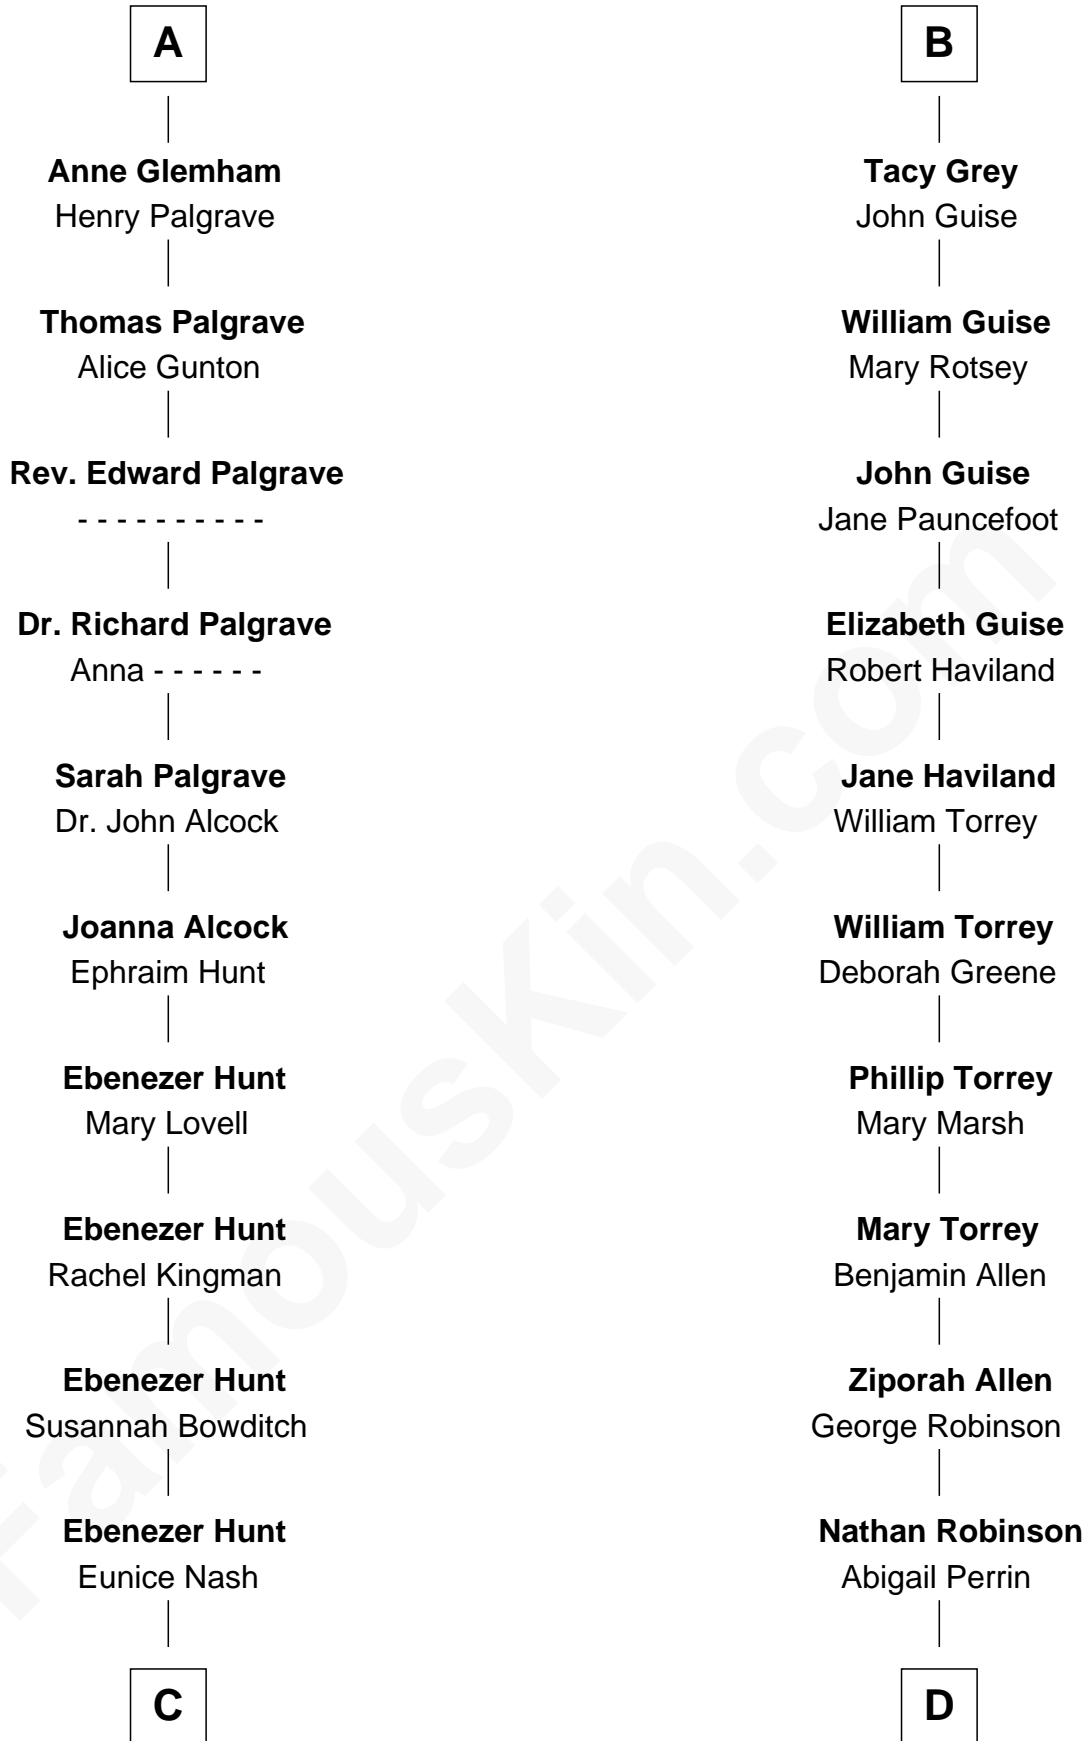

FamousKin.com Relationship Chart of

Linda Hunt

TV and Movie Actress

21st cousin of

Raquel Welch

Movie Actress

Thomas de Clare
Juliana FitzMaurice

Margaret de Clare
Bartholomew de Badlesmere

Elizabeth de Badlesmere
Sir William de Bohun

Elizabeth de Bohun
Sir Richard Fitzalan

Elizabeth Fitzalan
Sir Robert Goushill

Elizabeth Goushill
Sir Robert Wingfield

Elizabeth Wingfield
Sir William Brandon

Eleanor Brandon
John Glemham

A

Margaret de Clare
Bartholomew de Badlesmere

Margery de Badlesmere
Sir William de Ros

Thomas de Ros
Beatrice de Stafford

Margaret de Ros
Sir Reynold Grey

Sir John Grey
Constance de Holand

Sir Edmund Grey
Katherine Percy

Anne Grey
Sir John Grey

Probable

B

C

Charles Edwin Hunt

Marcia E. Phillips

Charles Phillips Hunt

Ella Maria Read