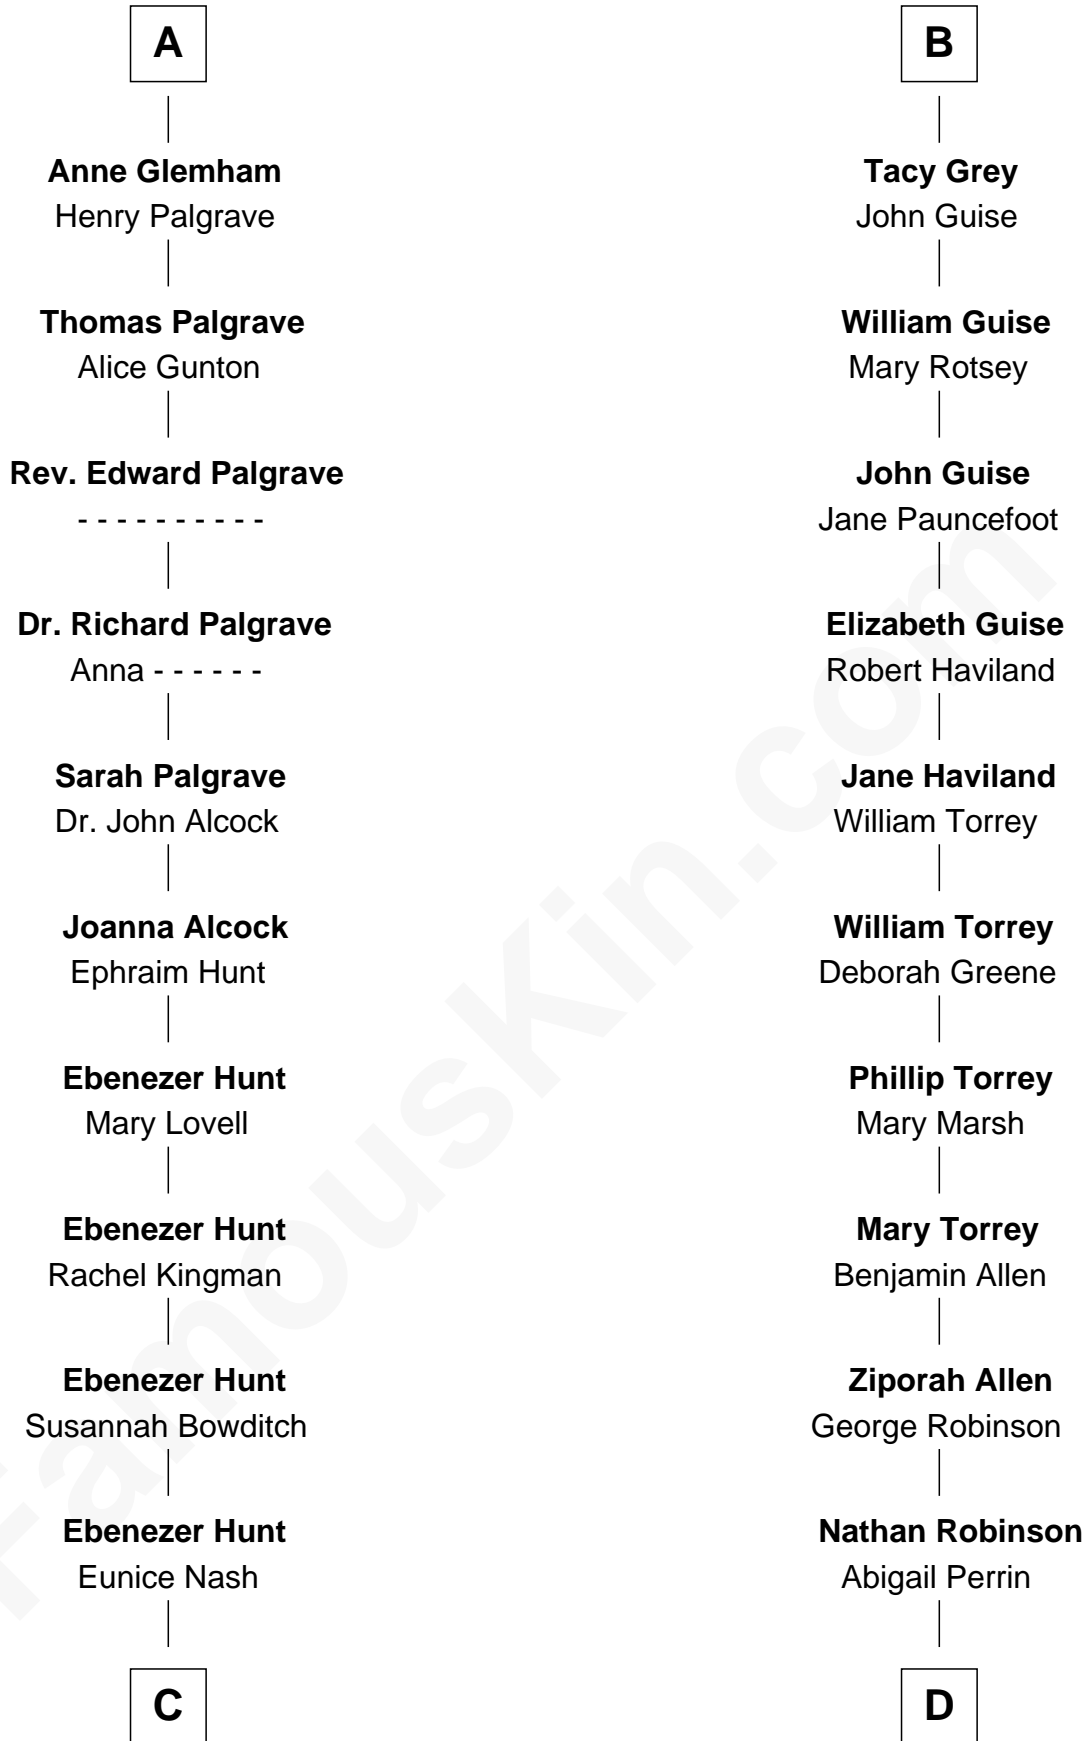

FamousKin.com Relationship Chart of

Linda Hunt

TV and Movie Actress

21st cousin of

Raquel Welch

Movie Actress

Gunselm de Badlesmere

Bartholomew de Badlesmere

Margery de Badlesmere

Sir William de Ros

Thomas de Ros

Beatrice de Stafford

Margaret de Ros

Sir Reynold Grey

Sir John Grey

Constance de Holand

Sir Edmund Grey

Katherine Percy

Anne Grey

Sir John Grey

Probable

B

C

Charles Edwin Hunt

Marcia E. Phillips

Charles Phillips Hunt

Ella Maria Read

Charles Edwin Hunt

Louise Phipps Davy

Raymond Davy Hunt

Elsie R. Doying

Linda Hunt