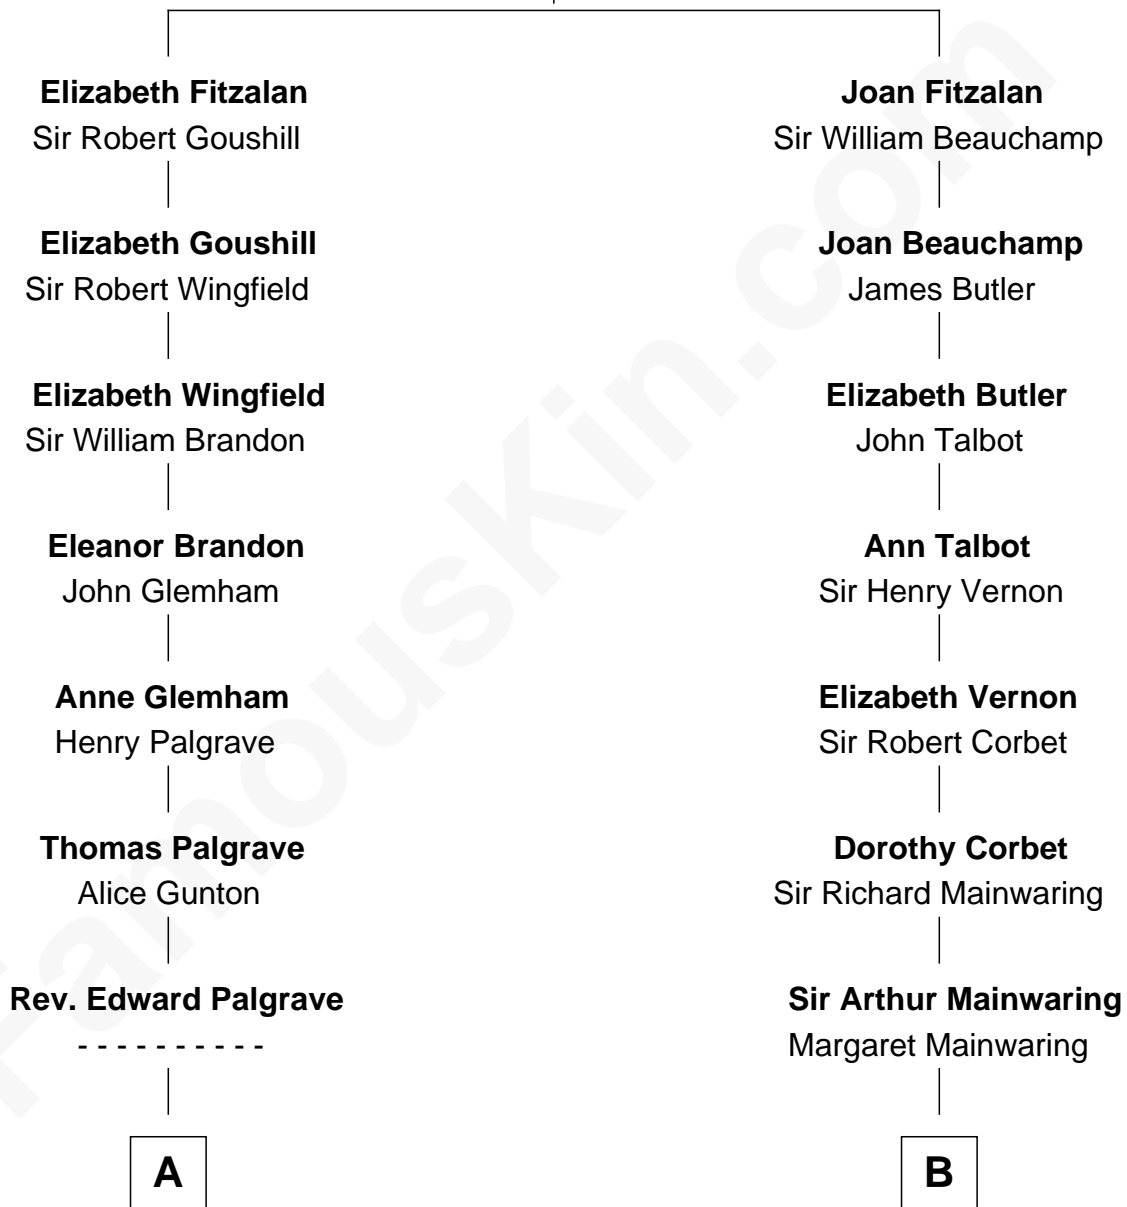

FamousKin.com Relationship Chart of

Linda Hunt

TV and Movie Actress

16th cousin 2 times removed of

Grover Cleveland

22nd and 24th U.S. President

Sir Richard Fitzalan

Elizabeth de Bohun