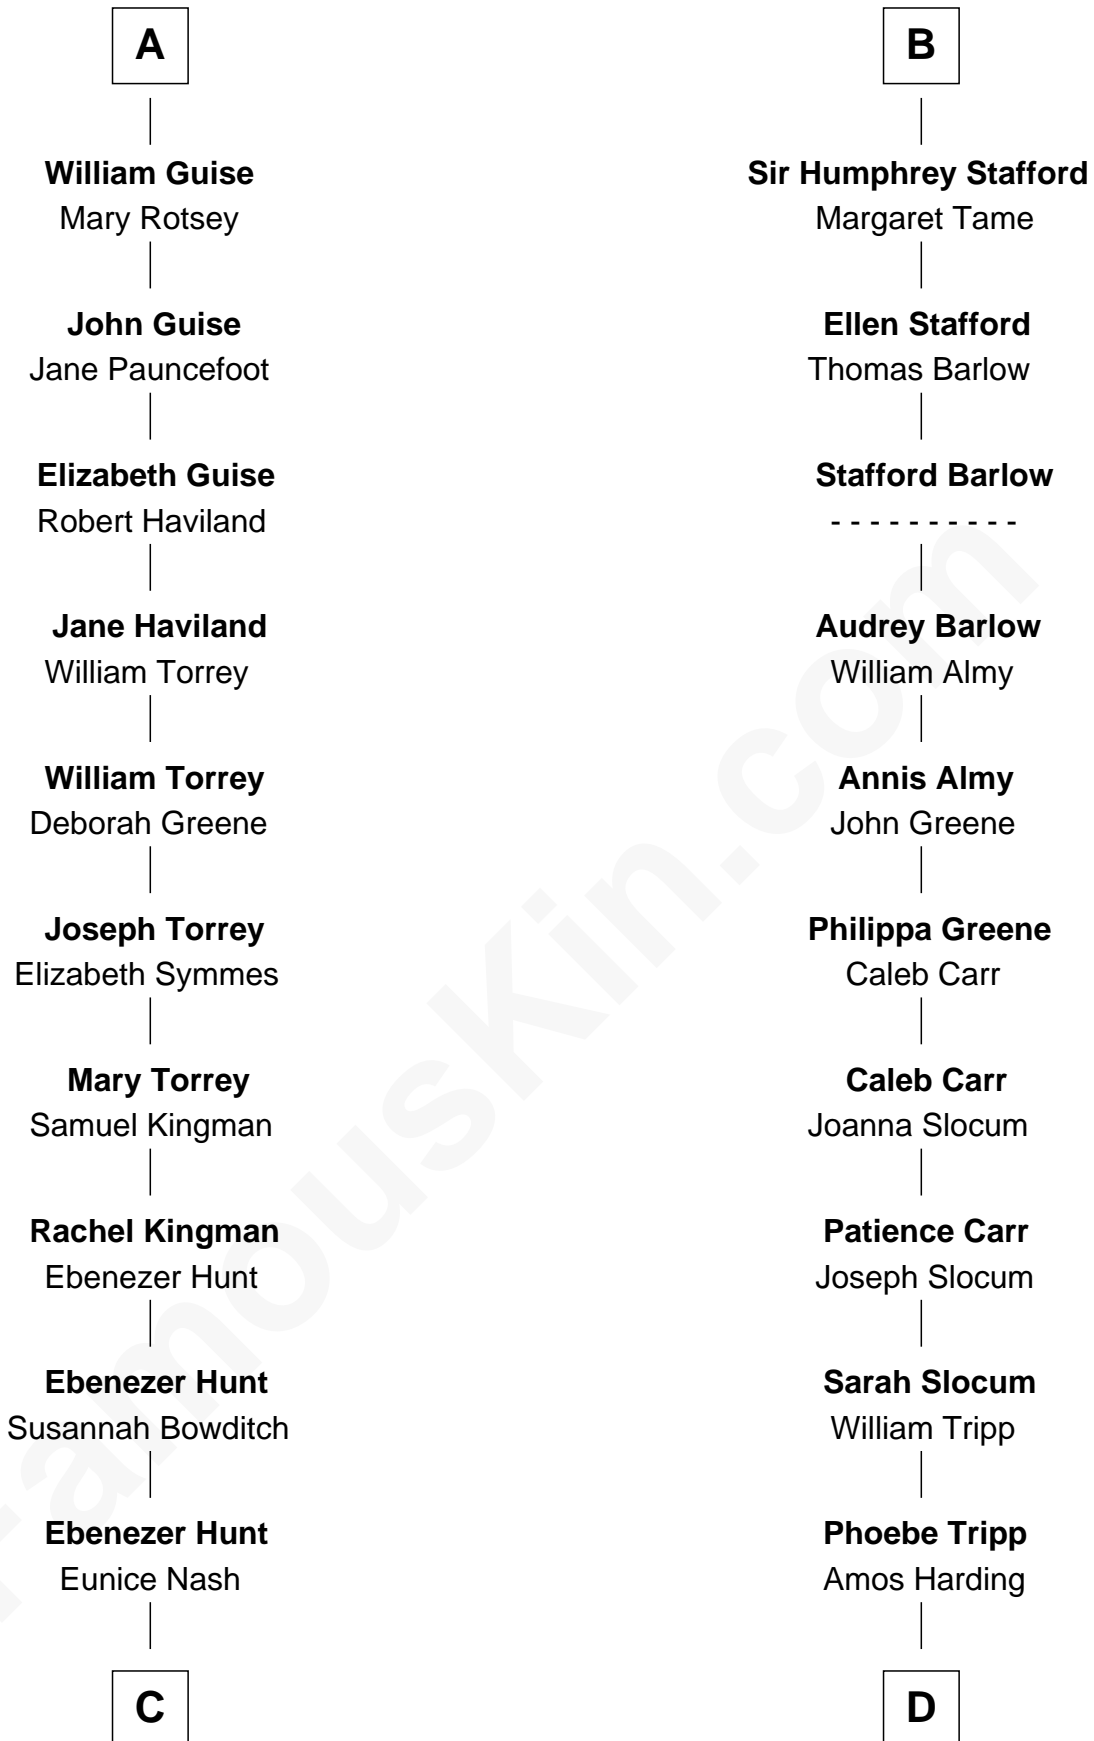

# FamousKin.com Relationship Chart of

**Linda Hunt**

*TV and Movie Actress*

20th cousin 1 time removed of

**Warren G. Harding**

*29th U.S. President*

**C**

**Charles Edwin Hunt**

Marcia E. Phillips

**Charles Phillips Hunt**

Ella Maria Read

**Charles Edwin Hunt**

Louise Phipps Davy

**Raymond Davy Hunt**

Elsie R. Doying

**Linda Hunt**

*TV and Movie Actress*

**D**

**George Tryon Harding**

Elizabeth Madison

**Charles Alexander Harding**

Mary Ann Crawford

**Dr. George Tryon Harding**

Phoebe Elizabeth Dickerson