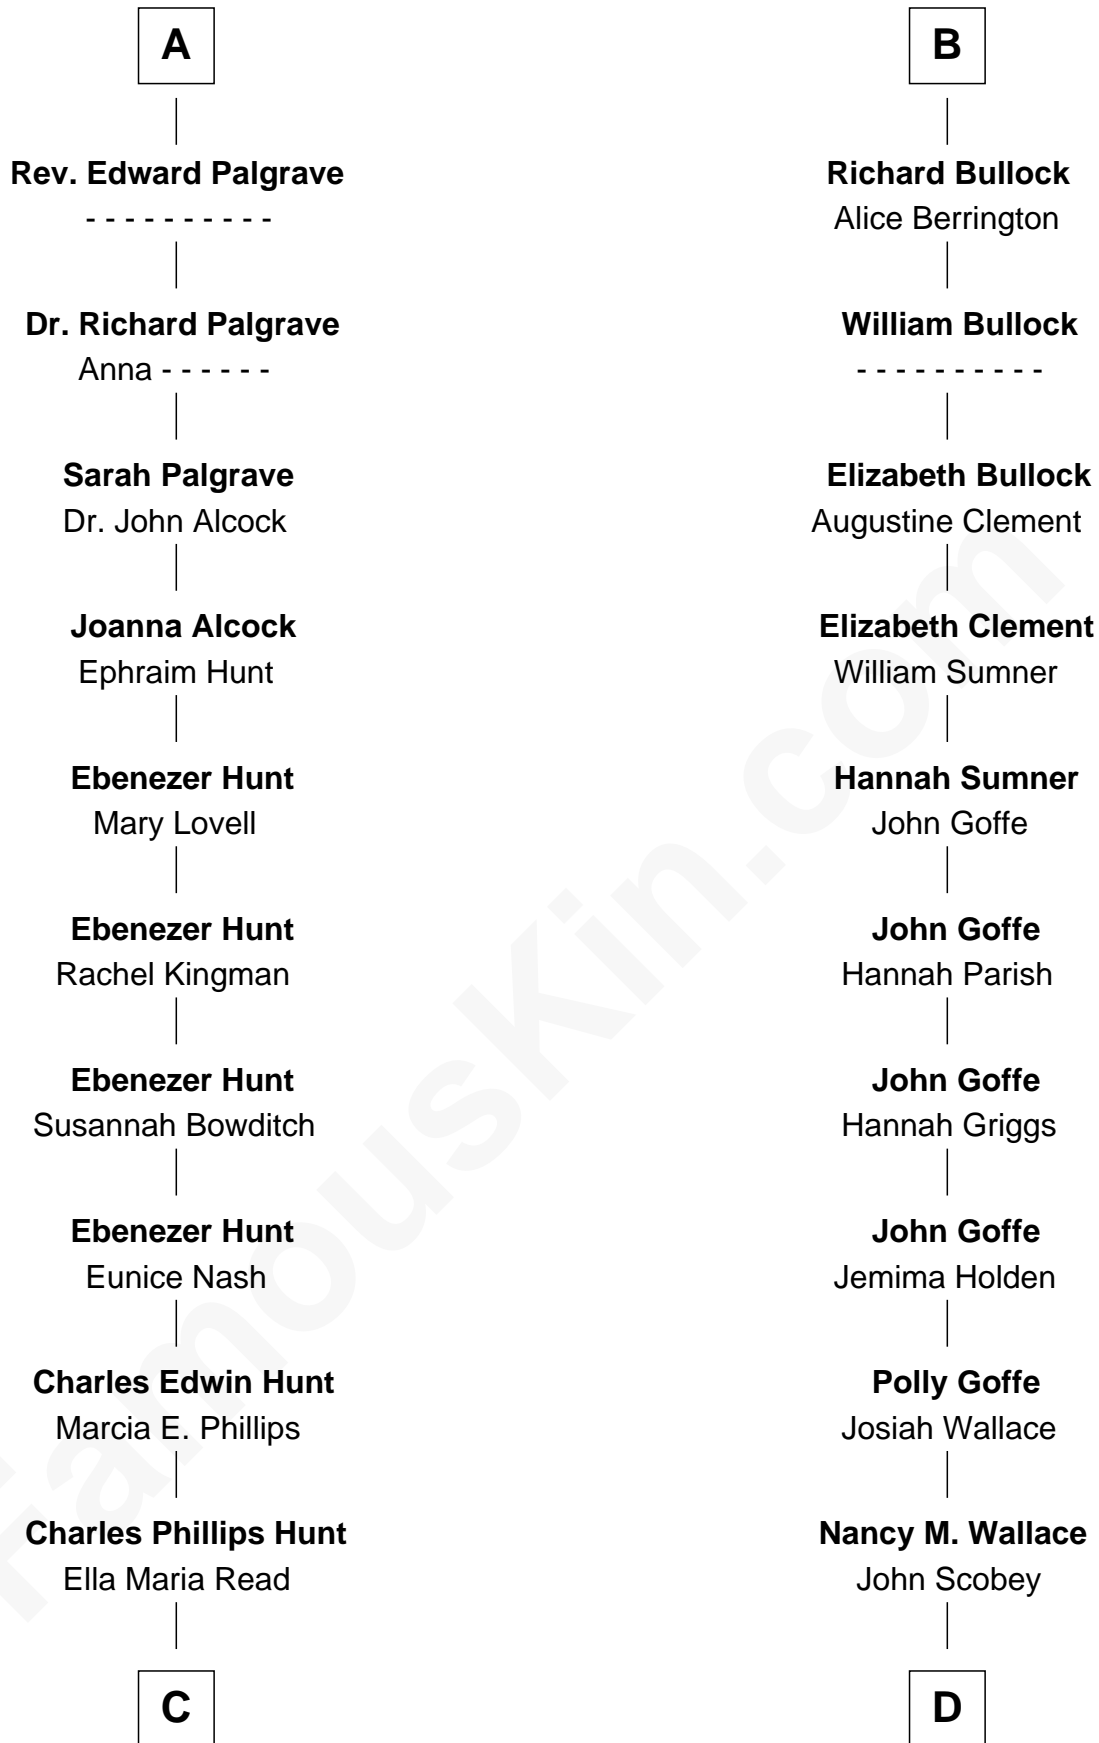

FamousKin.com Relationship Chart of

Linda Hunt

TV and Movie Actress

19th cousin of

Lou (Henry) Hoover

First Lady of President Herbert Hoover

C

Charles Edwin Hunt

Louise Phipps Davy

Raymond Davy Hunt

Elsie R. Doying

Linda Hunt

TV and Movie Actress

D

Philomelia Sophia Scobey

Phineas Weed

Florence Ida Weed

Charles Delano Henry

Lou (Henry) Hoover

First Lady of Herbert Hoover

FamousKin.com