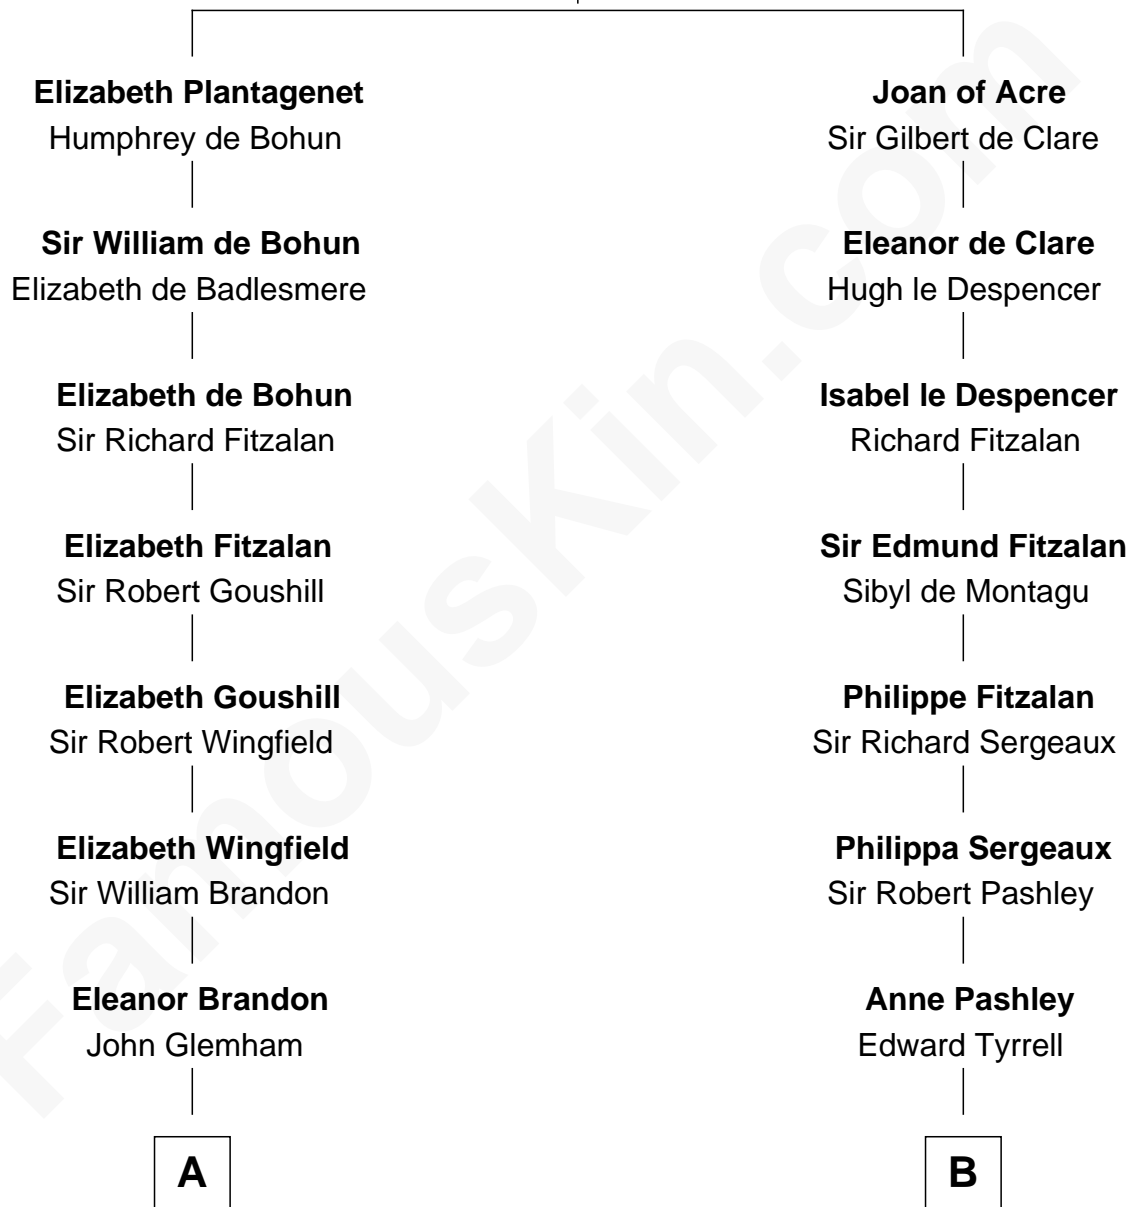

FamousKin.com Relationship Chart of

Linda Hunt

TV and Movie Actress

21st cousin of

Ellen Louise (Axson) Wilson

First Lady of President Woodrow Wilson

King Edward I
Eleanor of Castile

C