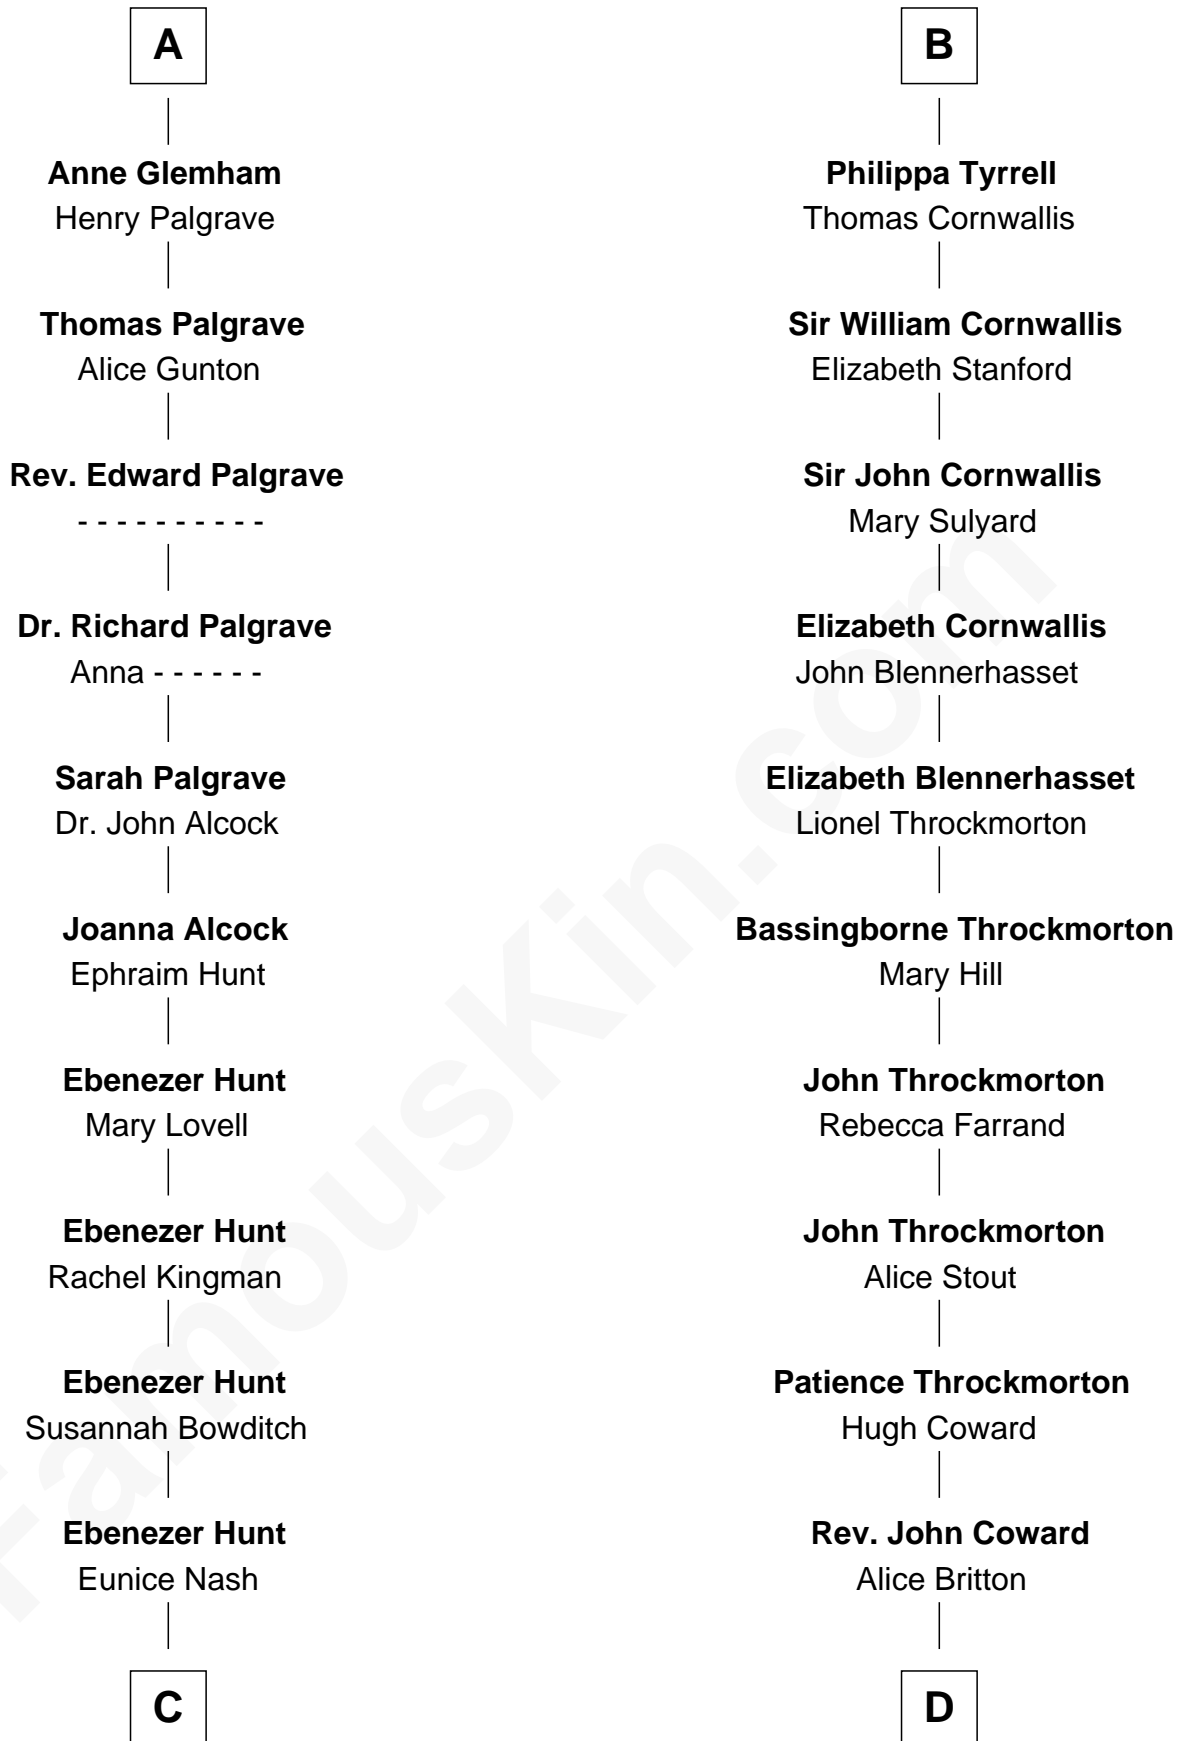

FamousKin.com Relationship Chart of

Linda Hunt

TV and Movie Actress

21st cousin of

Ellen Louise (Axson) Wilson

First Lady of President Woodrow Wilson

King Edward I
Eleanor of Castile

C

Charles Edwin Hunt

Marcia E. Phillips

Charles Phillips Hunt

Ella Maria Read

Charles Edwin Hunt

Louise Phipps Davy

Raymond Davy Hunt

Elsie R. Doying