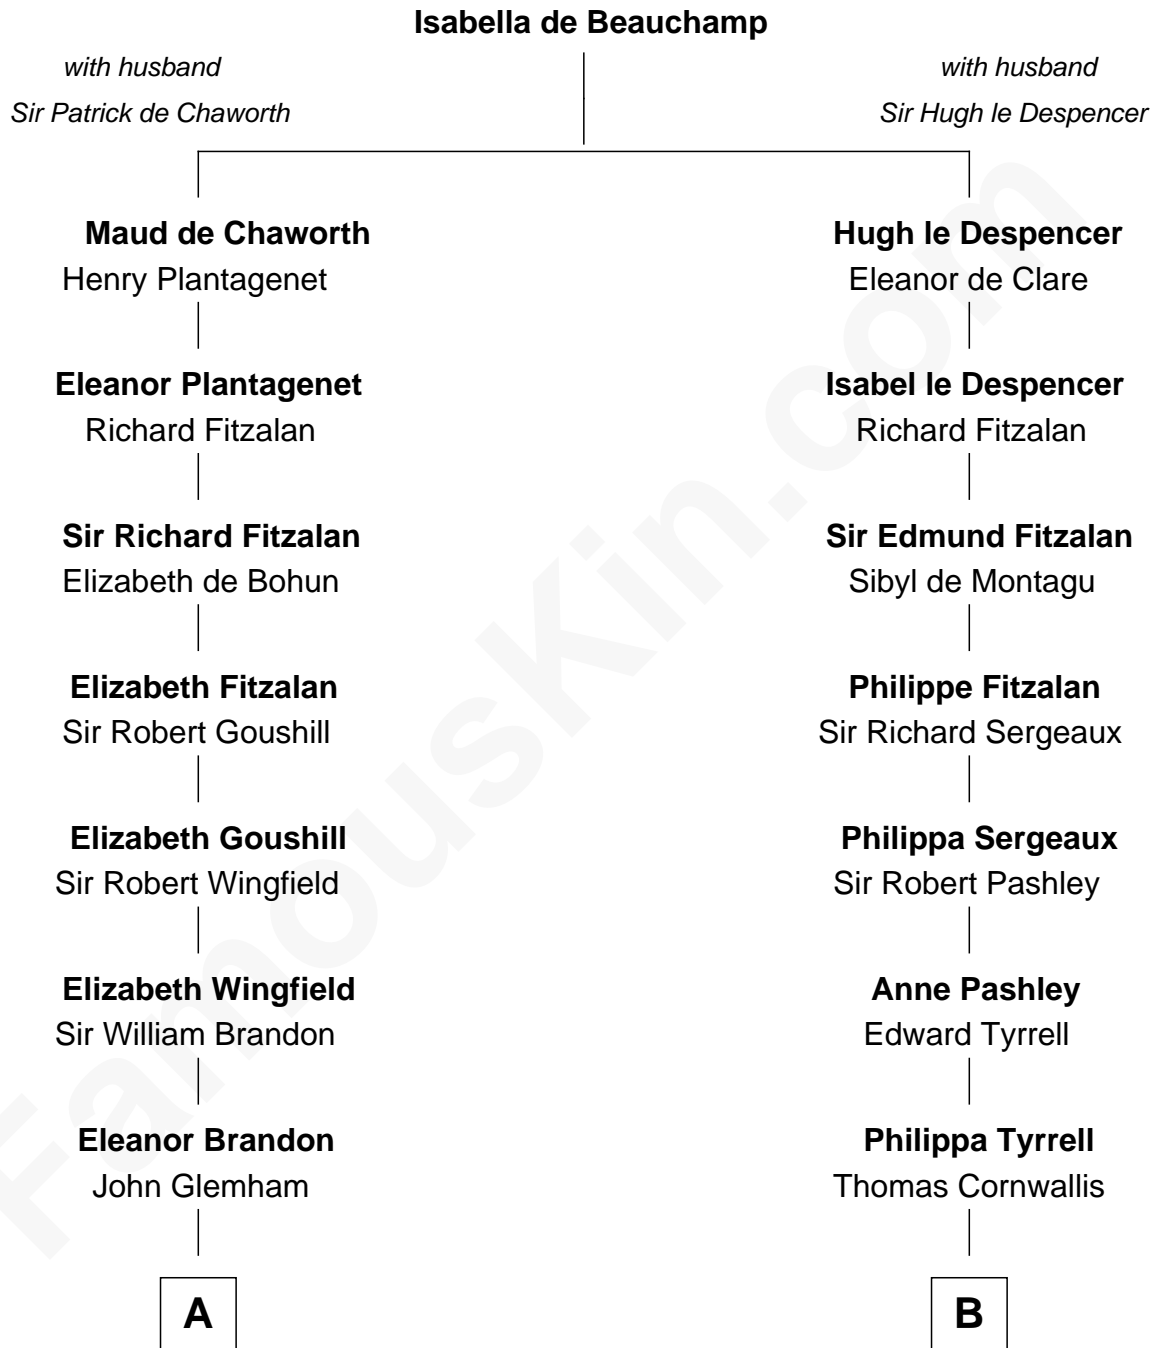

FamousKin.com Relationship Chart of

Linda Hunt

TV and Movie Actress

20th cousin 1 time removed of

Ellen Louise (Axson) Wilson

First Lady of President Woodrow Wilson

C

Charles Edwin Hunt