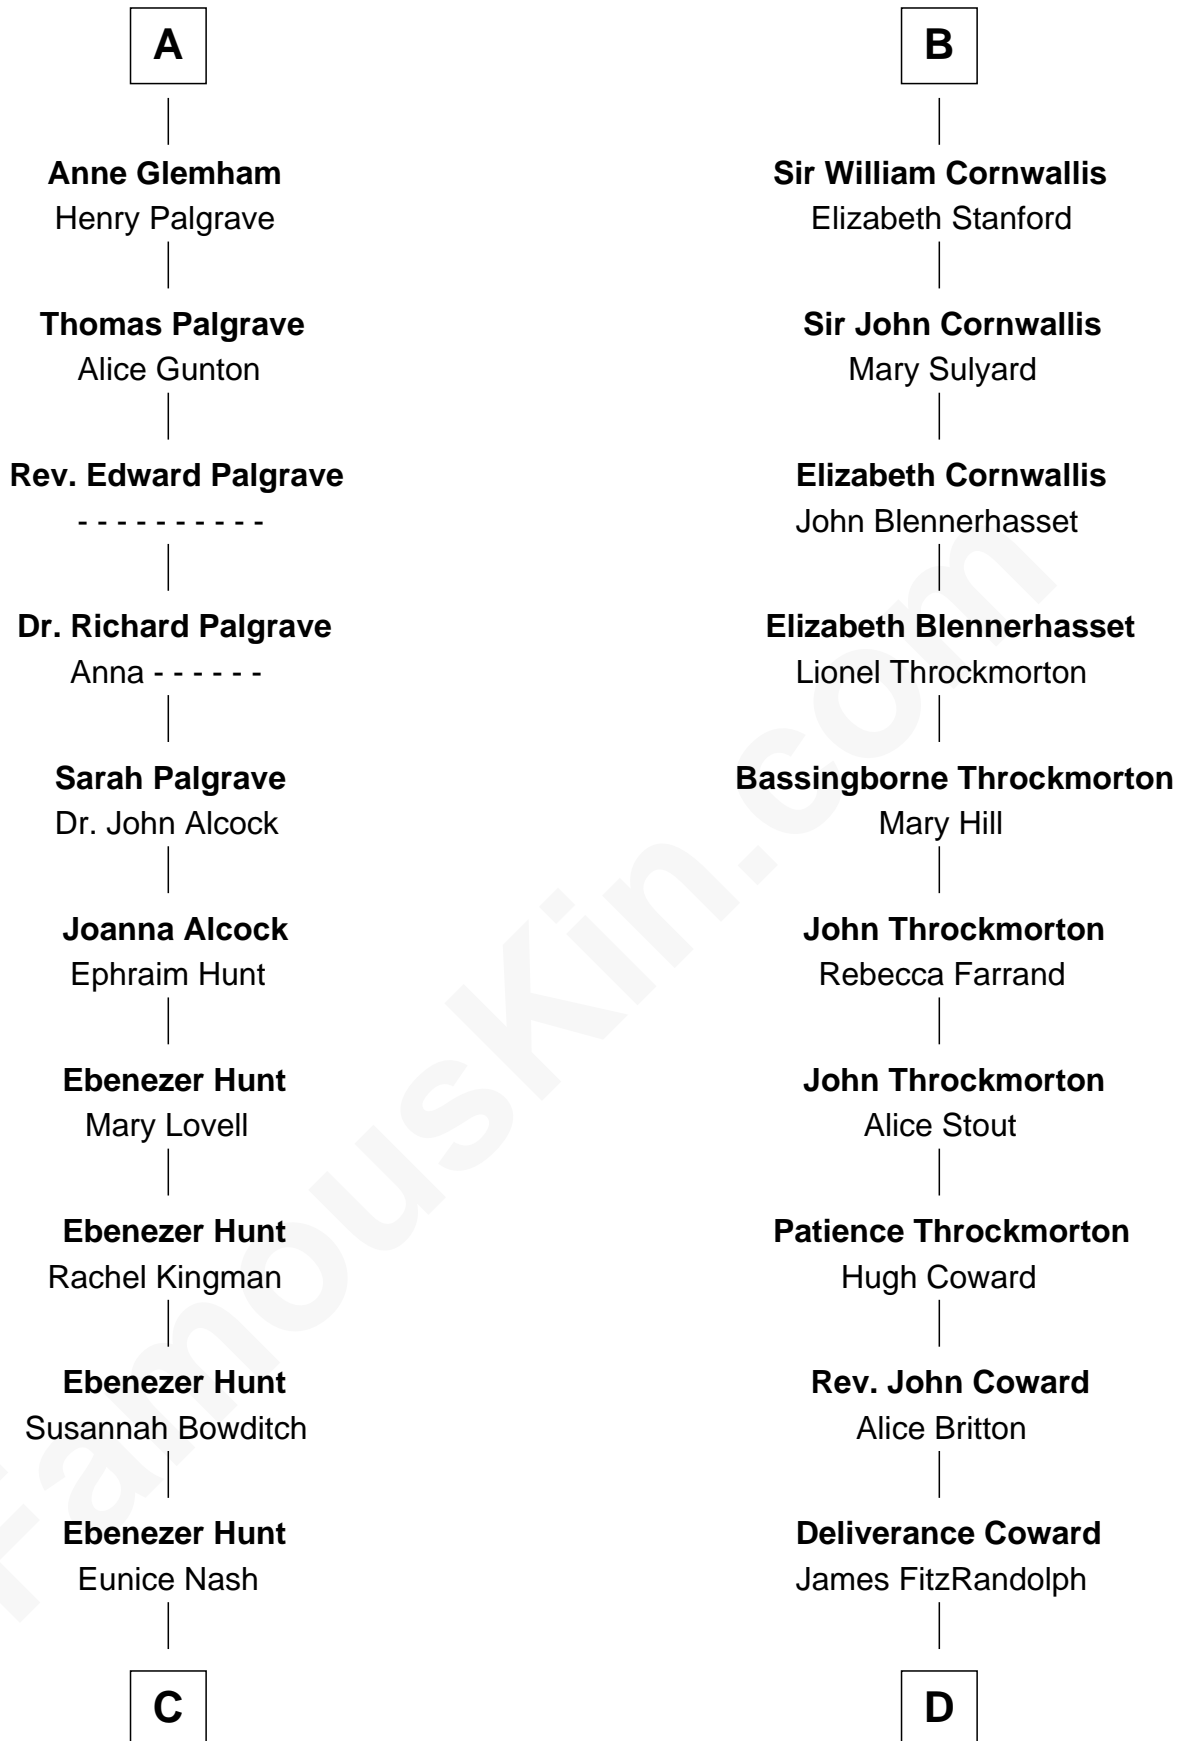

FamousKin.com Relationship Chart of

Linda Hunt

TV and Movie Actress

20th cousin 1 time removed of

Ellen Louise (Axson) Wilson

First Lady of President Woodrow Wilson

C

Charles Edwin Hunt

Marcia E. Phillips

Charles Phillips Hunt

Ella Maria Read

Charles Edwin Hunt

Louise Phipps Davy

Raymond Davy Hunt

Elsie R. Doying

Linda Hunt

Ellen Louise (Axson) Wilson

First Lady of Woodrow Wilson