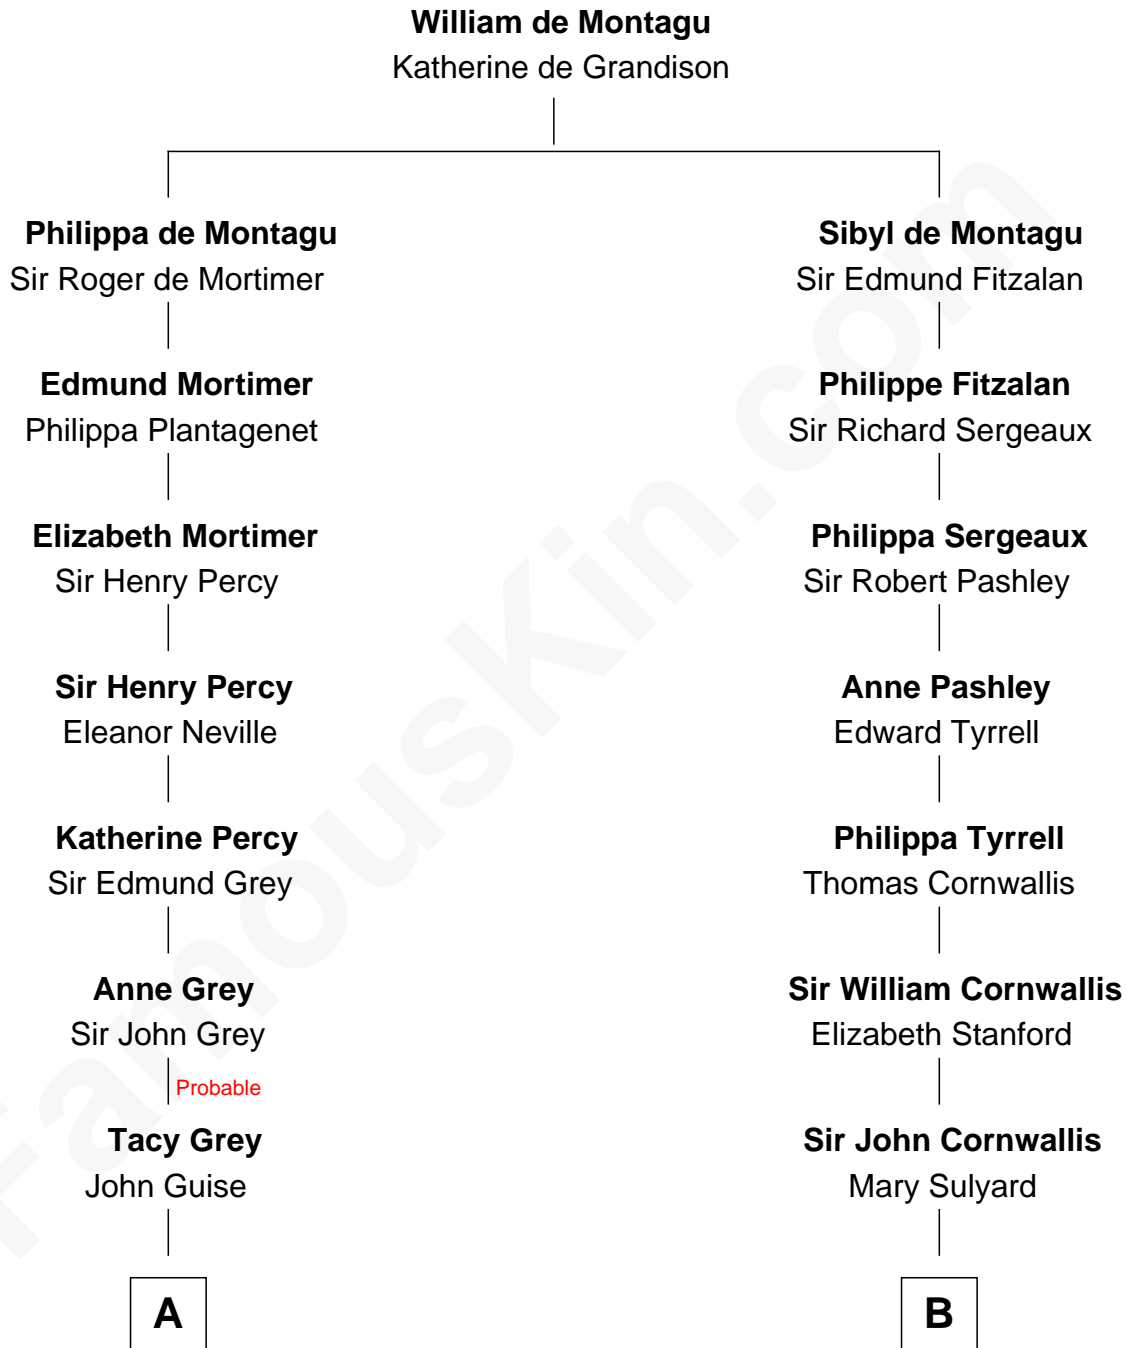

FamousKin.com Relationship Chart of

Linda Hunt

TV and Movie Actress

18th cousin 3 times removed of

Ellen Louise (Axson) Wilson

First Lady of President Woodrow Wilson

C

Charles Edwin Hunt