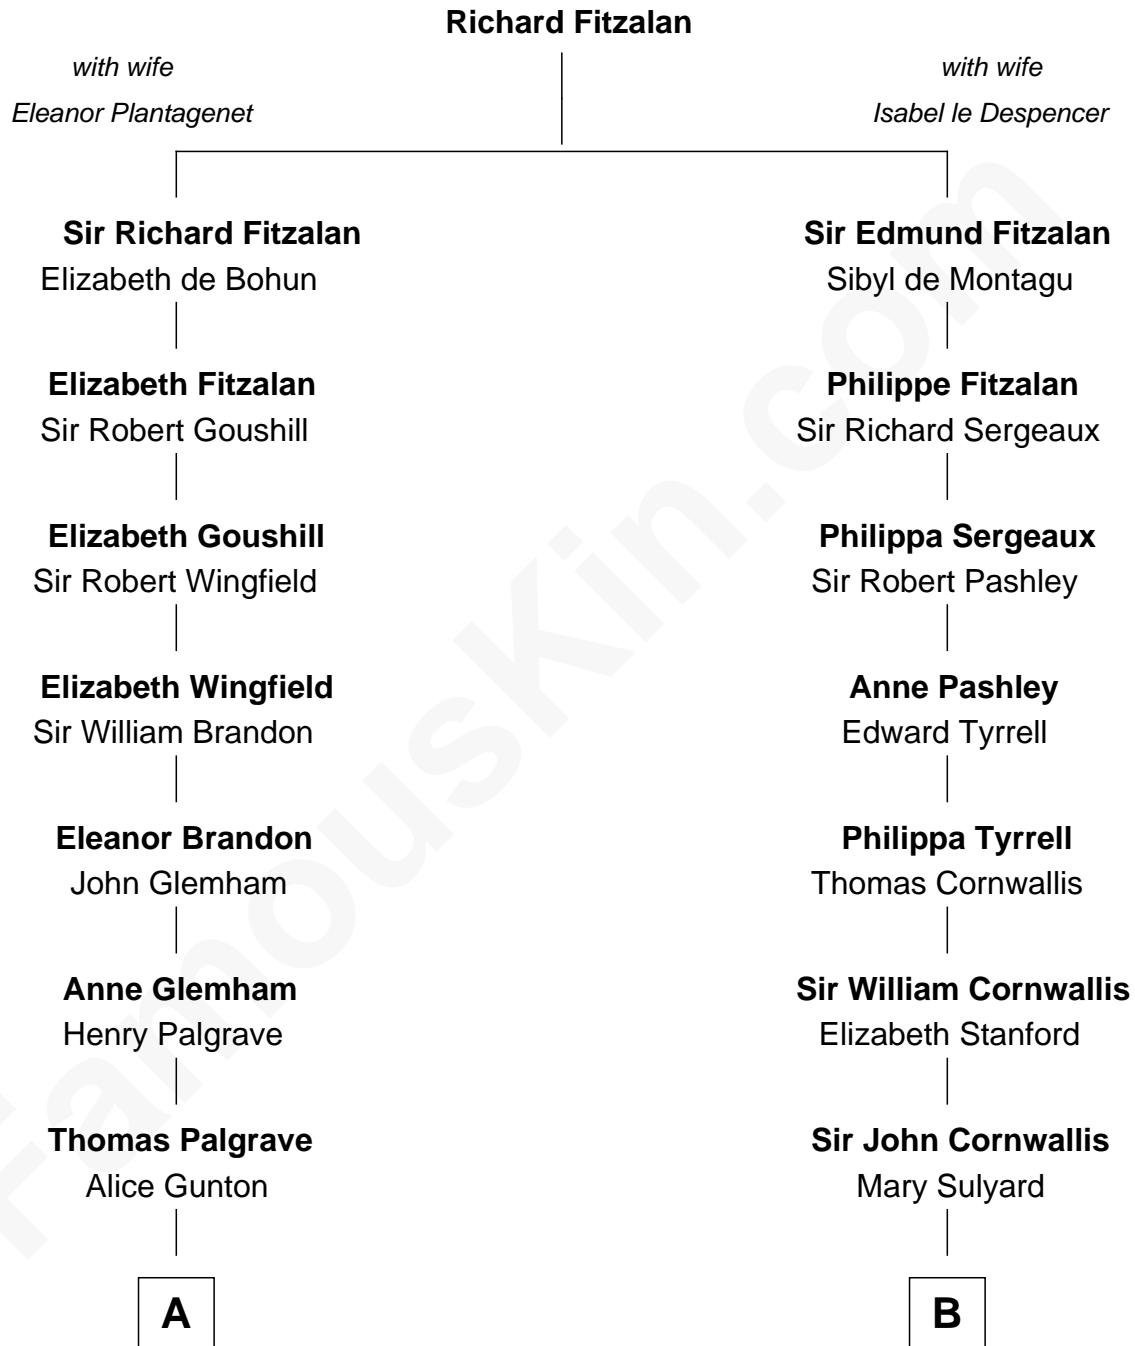

# FamousKin.com Relationship Chart of

**Linda Hunt**

*TV and Movie Actress*

18th cousin 1 time removed of

**Ellen Louise (Axson) Wilson**

*First Lady of President Woodrow Wilson*

**C**

**Charles Edwin Hunt**

**Ellen Louise (Axson) Wilson**

*First Lady of Woodrow Wilson*

FamousKin.com