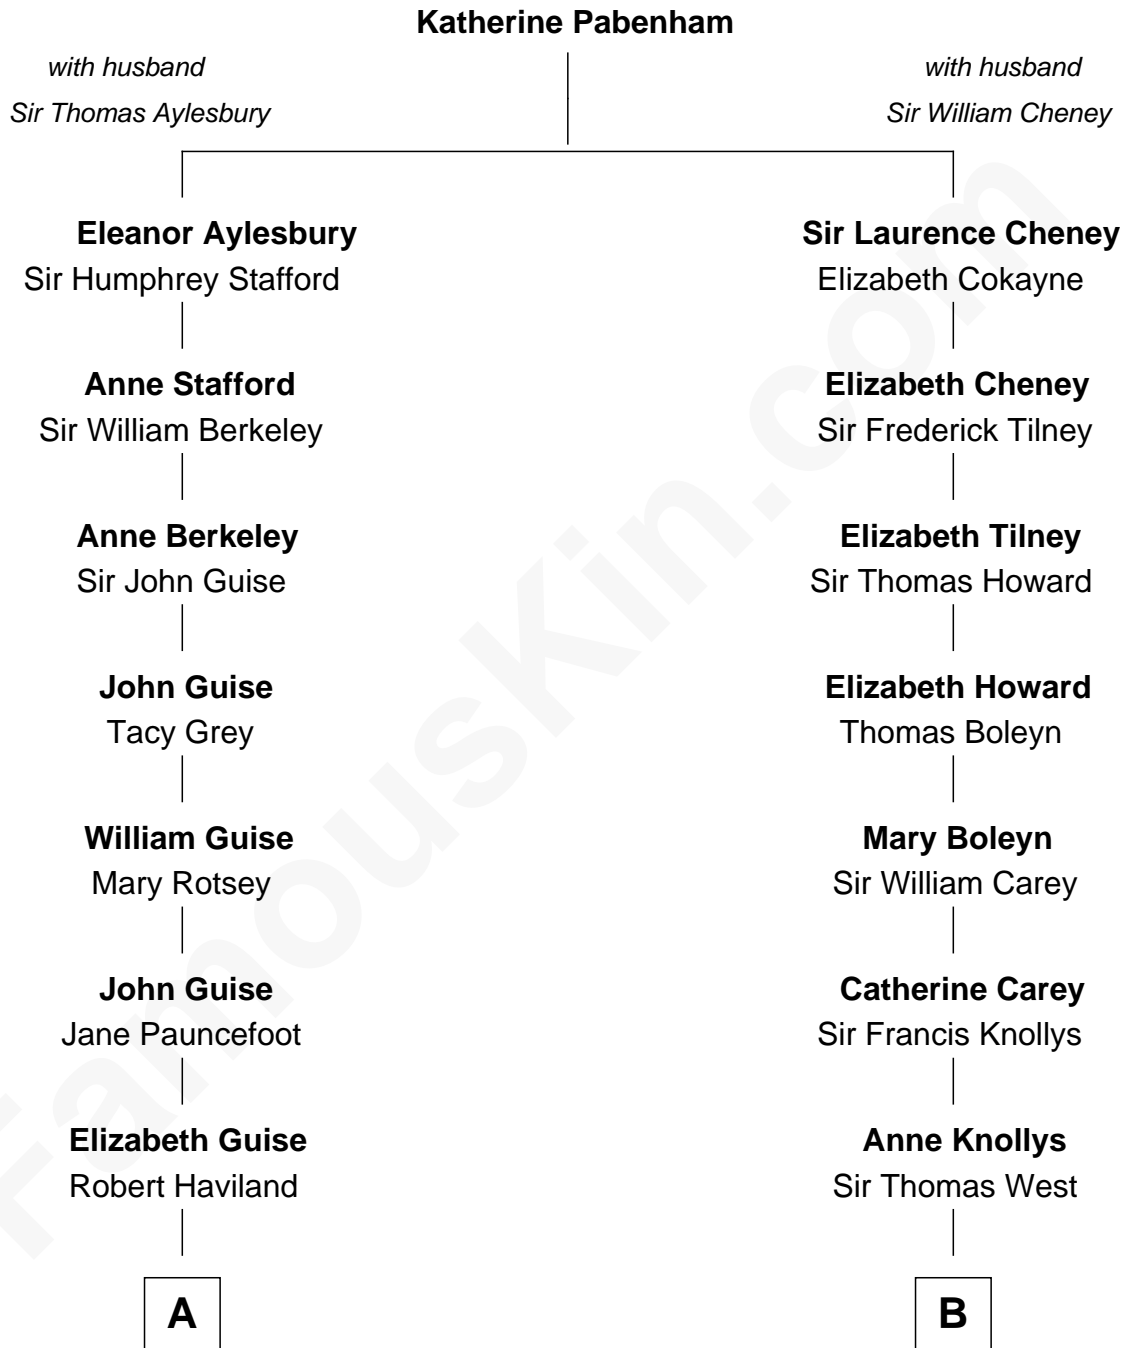

FamousKin.com Relationship Chart of

Linda Hunt

TV and Movie Actress

16th cousin 2 times removed of

Edith (Bolling) Wilson

First Lady of President Woodrow Wilson

FamousKin.com