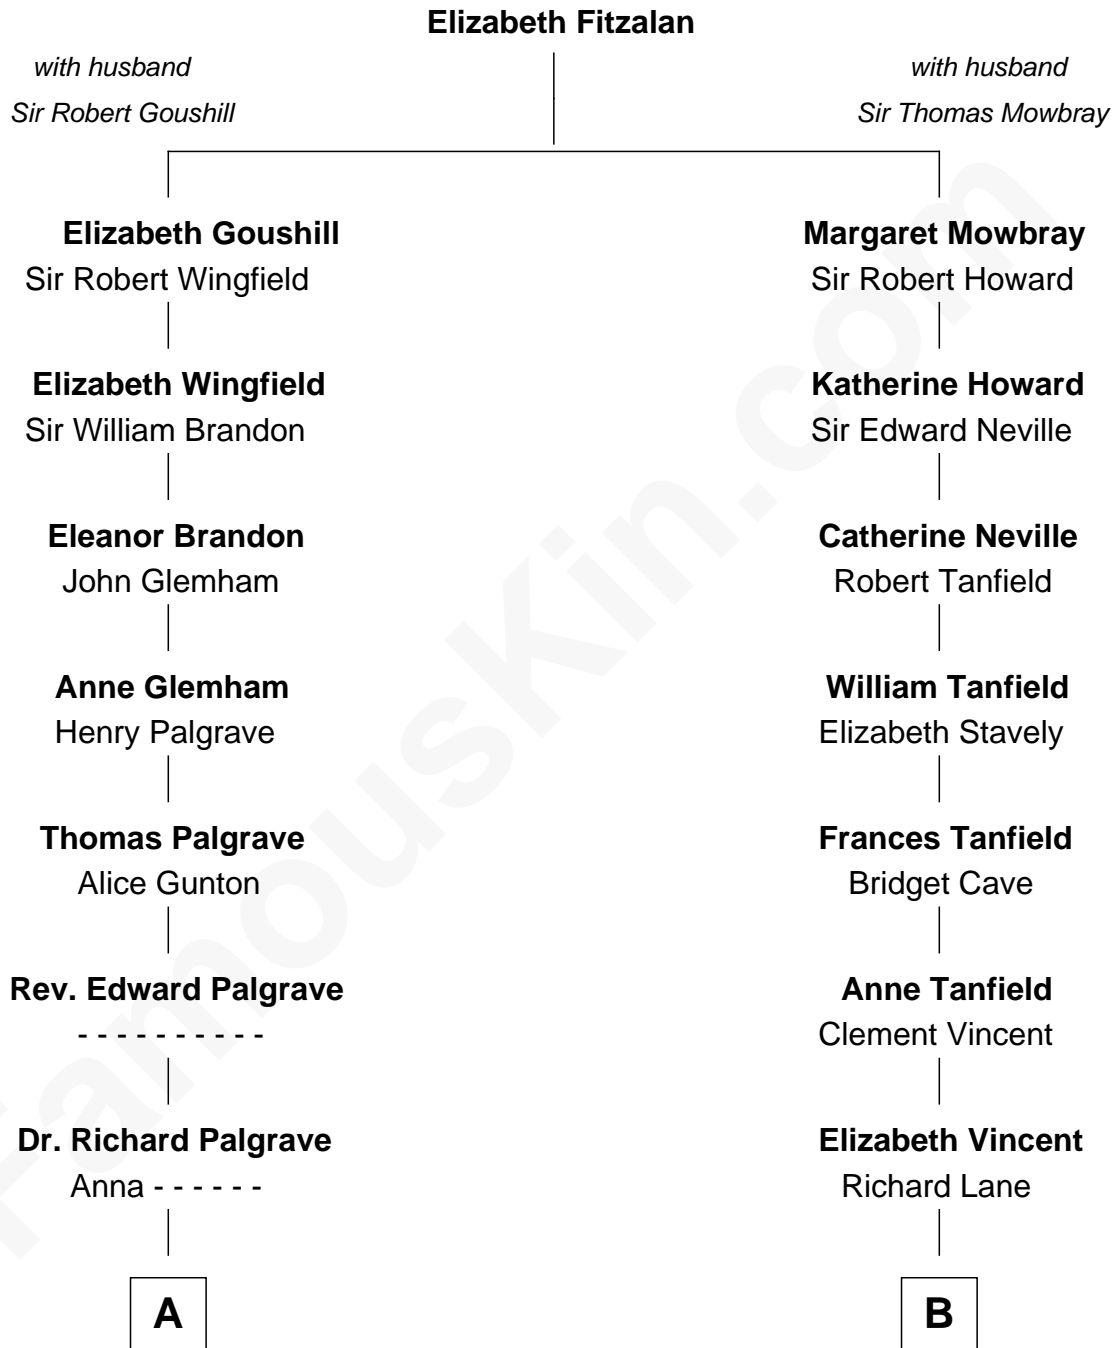

# FamousKin.com Relationship Chart of

**Linda Hunt**

*TV and Movie Actress*

16th cousin 1 time removed of

**Edith (Bolling) Wilson**

*First Lady of President Woodrow Wilson*

**A**

**Sarah Palgrave**  
Dr. John Alcock

**Joanna Alcock**  
Ephraim Hunt

**Ebenezer Hunt**  
Mary Lovell

**Ebenezer Hunt**  
Rachel Kingman

**Ebenezer Hunt**  
Susannah Bowditch

**Ebenezer Hunt**  
Eunice Nash

**Charles Edwin Hunt**  
Marcia E. Phillips