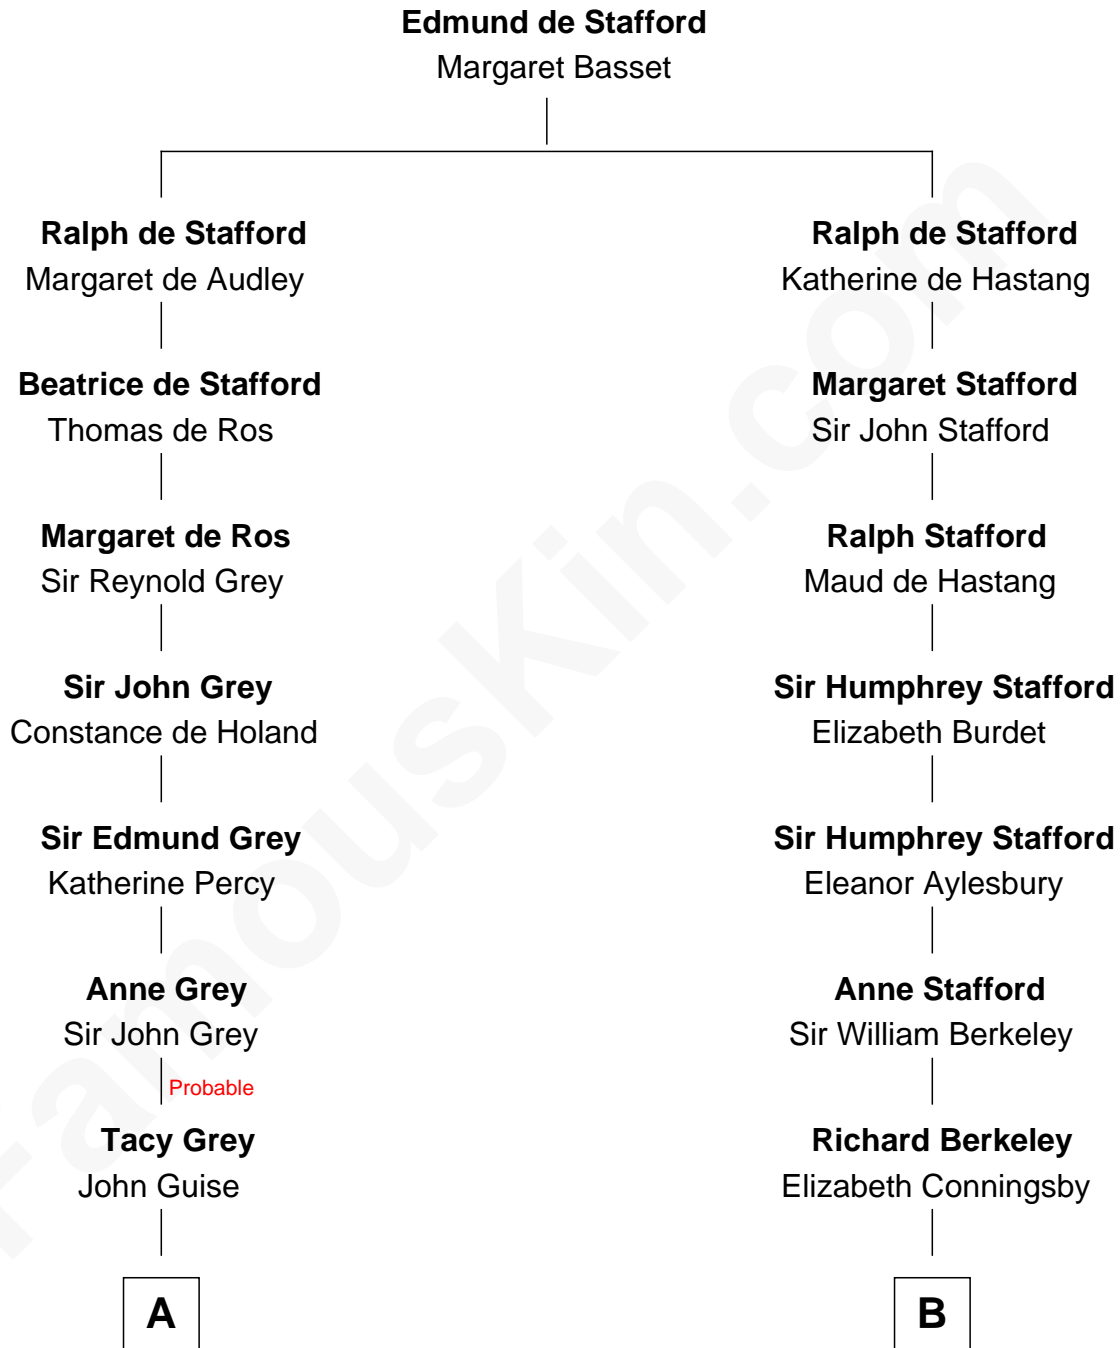

FamousKin.com Relationship Chart of

Linda Hunt

TV and Movie Actress

16th cousin 5 times removed of

Samuel Prescott

Completed Paul Revere's Midnight Ride

C

Charles Edwin Hunt

Marcia E. Phillips

Charles Phillips Hunt

Ella Maria Read

Charles Edwin Hunt

Louise Phipps Davy

Raymond Davy Hunt

Elsie R. Doying

Linda Hunt