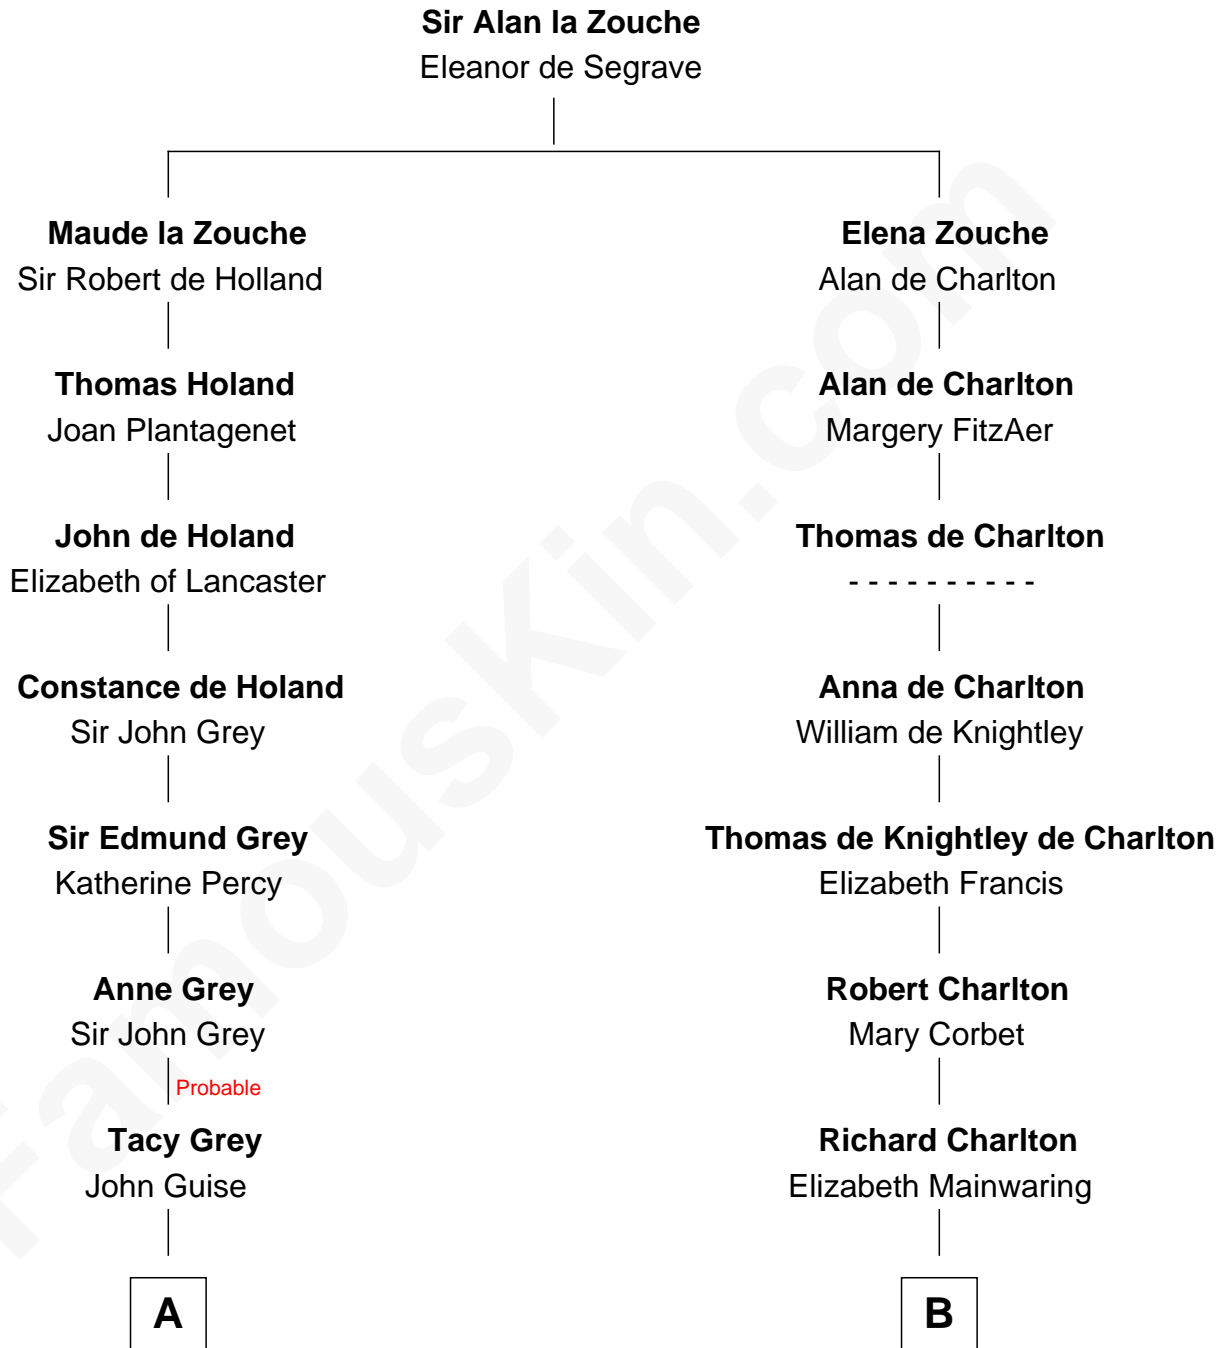

FamousKin.com Relationship Chart of

Linda Hunt

TV and Movie Actress

15th cousin 6 times removed of

Samuel Prescott

Completed Paul Revere's Midnight Ride

C

—
Charles Edwin Hunt

Marcia E. Phillips

—
Charles Phillips Hunt

Ella Maria Read

—
Charles Edwin Hunt

Louise Phipps Davy

—
Raymond Davy Hunt

Elsie R. Doying

—
Linda Hunt