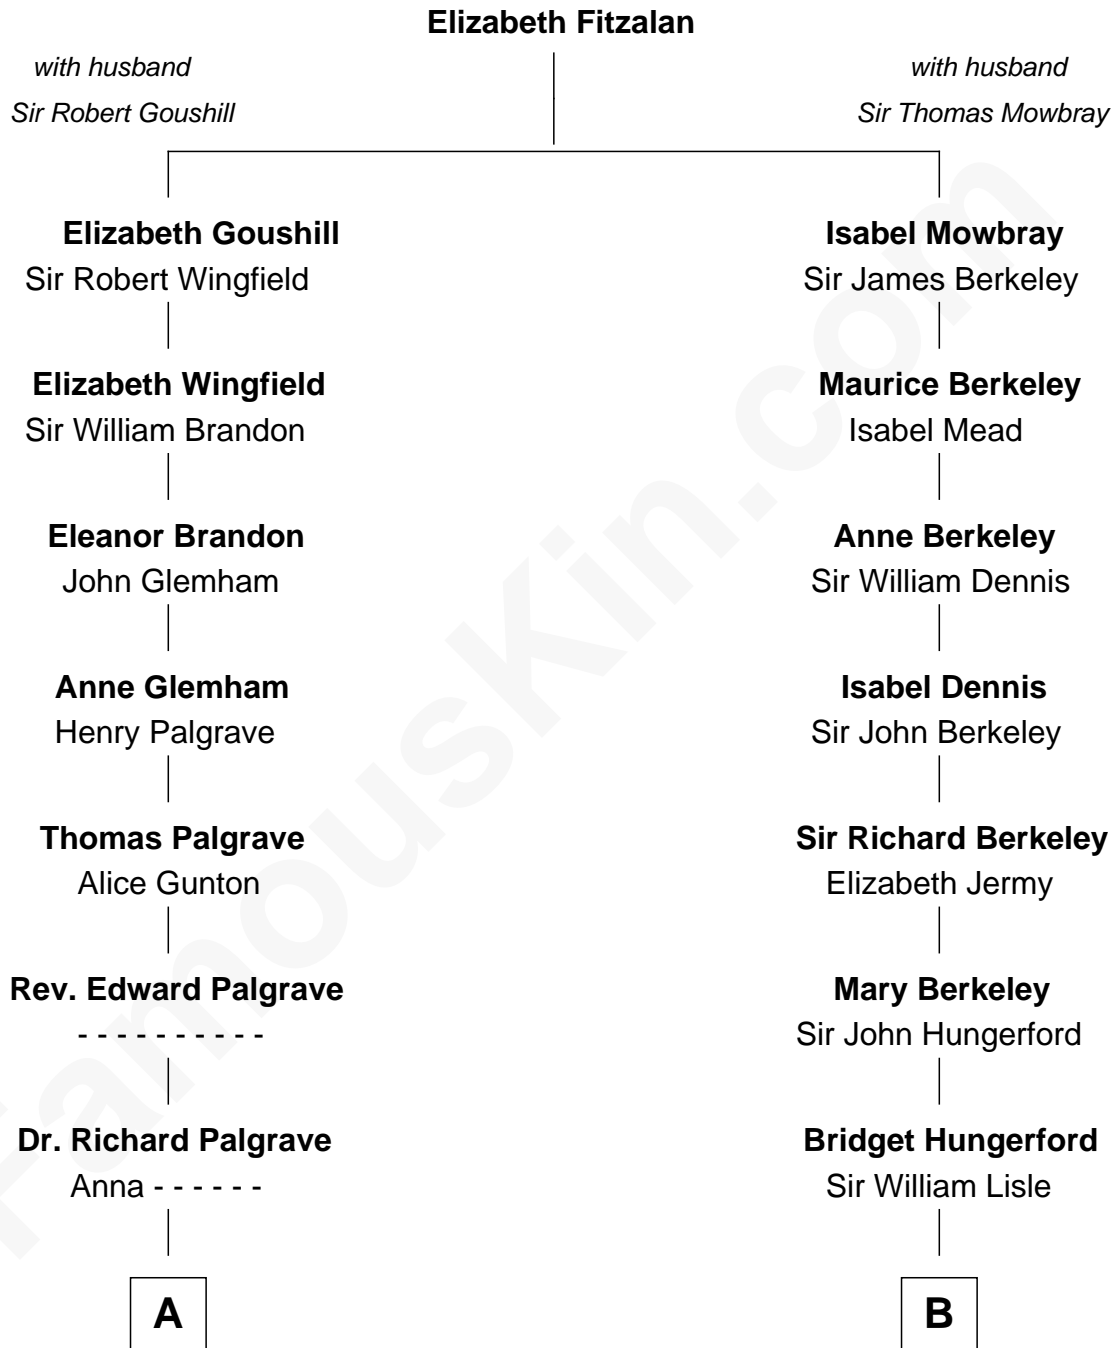

# FamousKin.com Relationship Chart of

**Linda Hunt**

*TV and Movie Actress*

12th cousin 5 times removed of

**Samuel Prescott**

*Completed Paul Revere's Midnight Ride*

Linda Hunt photo by [RedCarpetReport](#) (CC BY-SA 2.0)