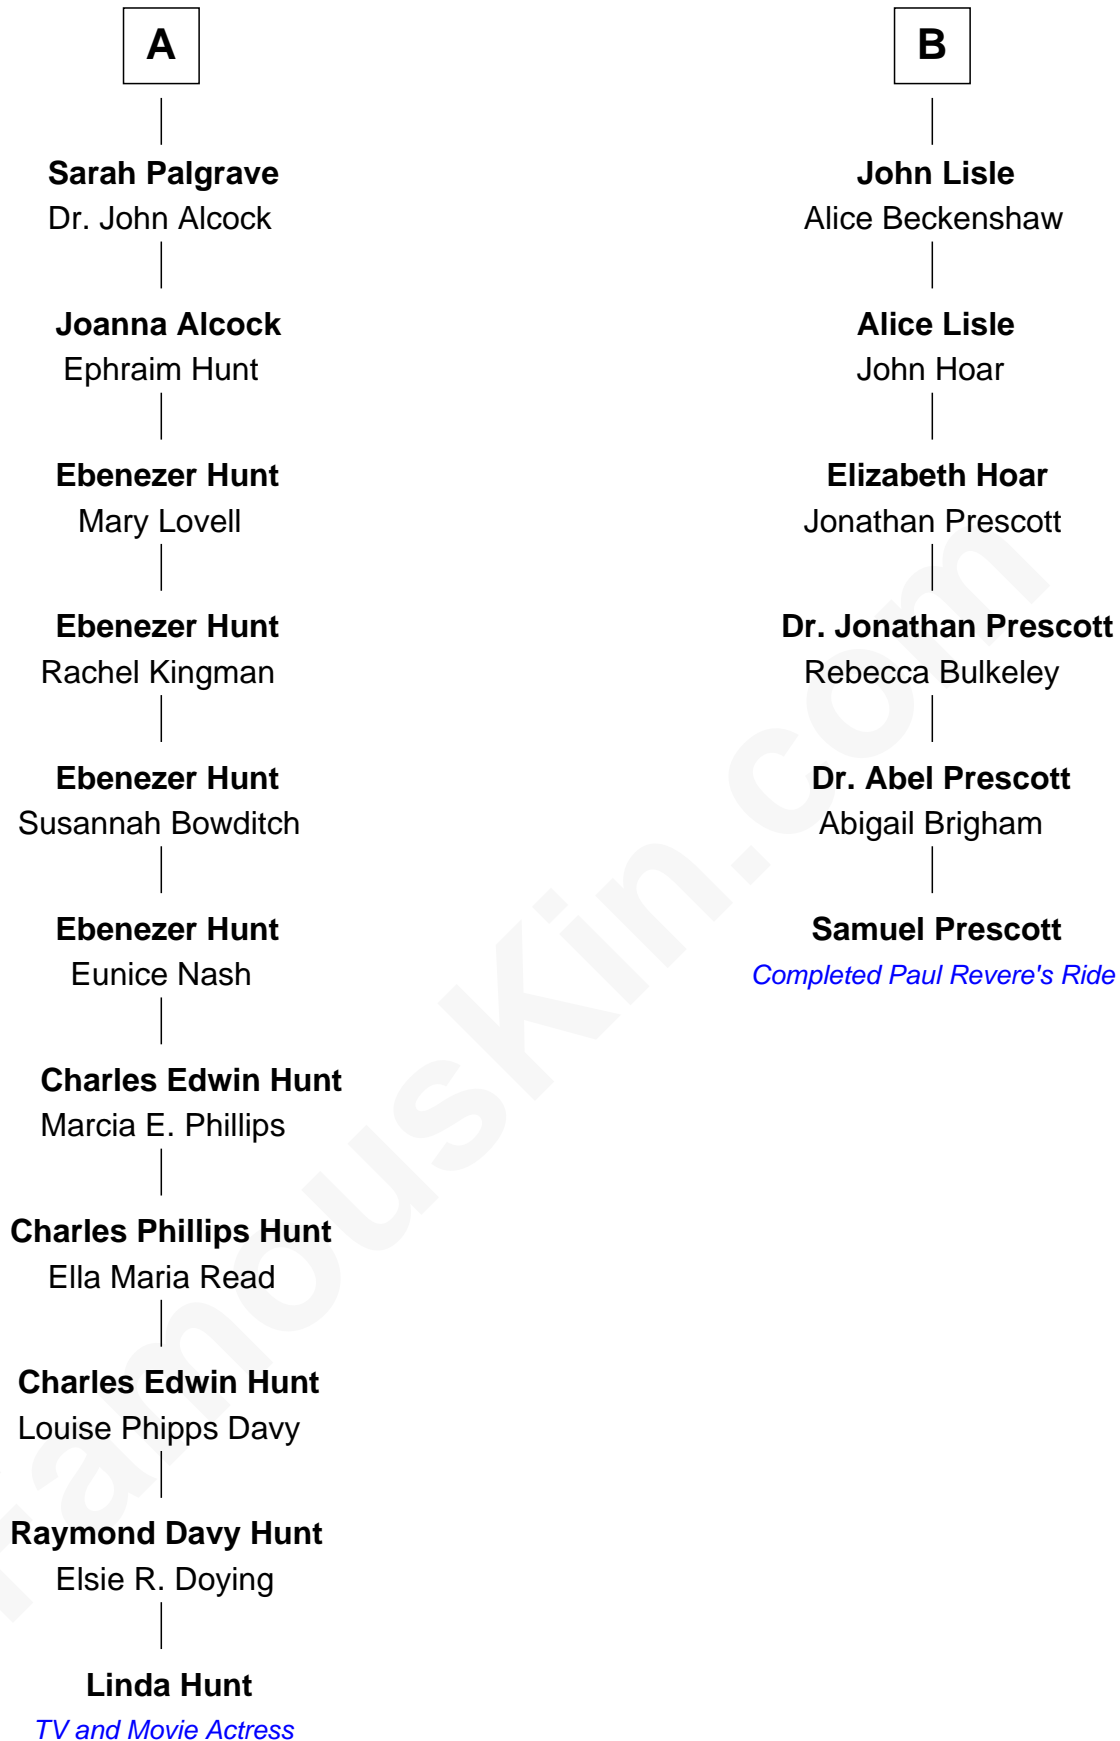

# FamousKin.com Relationship Chart of

**Linda Hunt**

*TV and Movie Actress*

12th cousin 5 times removed of

**Samuel Prescott**

*Completed Paul Revere's Midnight Ride*

Linda Hunt photo by [RedCarpetReport](#) (CC BY-SA 2.0)