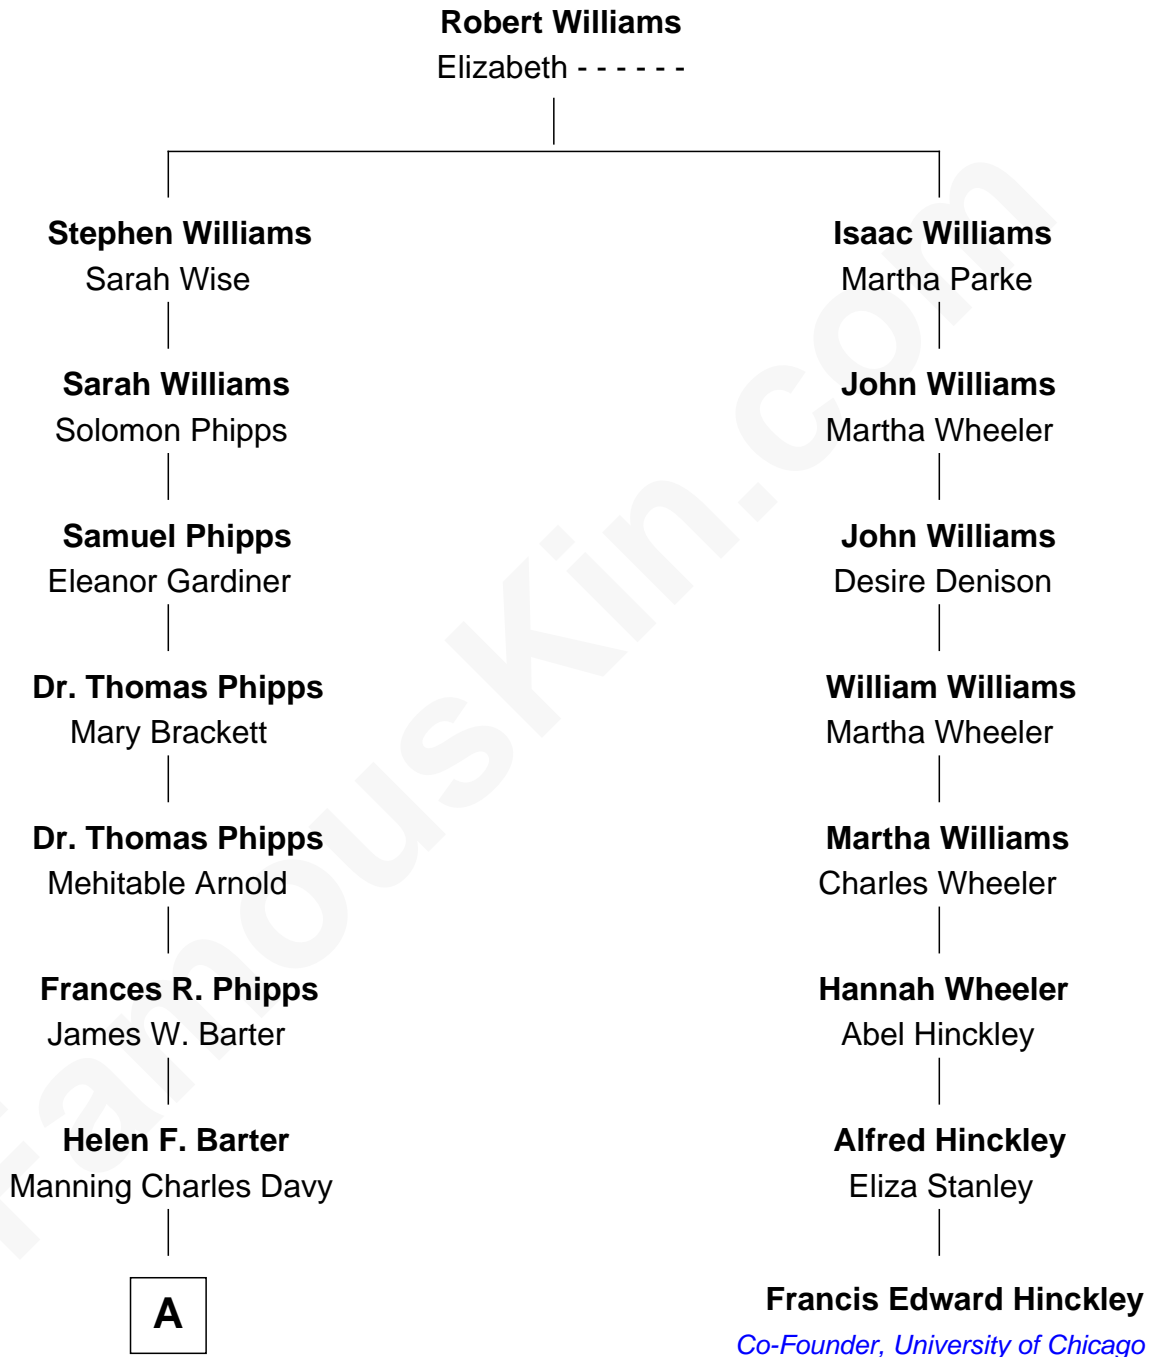

# FamousKin.com Relationship Chart of

**Linda Hunt**

*TV and Movie Actress*

7th cousin 2 times removed of

**Francis Edward Hinckley**

*Co-Founder, University of Chicago*

University of Chicago

**A**

—  
**Louise Phipps Davy**  
Charles Edwin Hunt

—  
**Raymond Davy Hunt**  
Elsie R. Doying

—  
**Linda Hunt**  
*TV and Movie Actress*

FamousKin.com