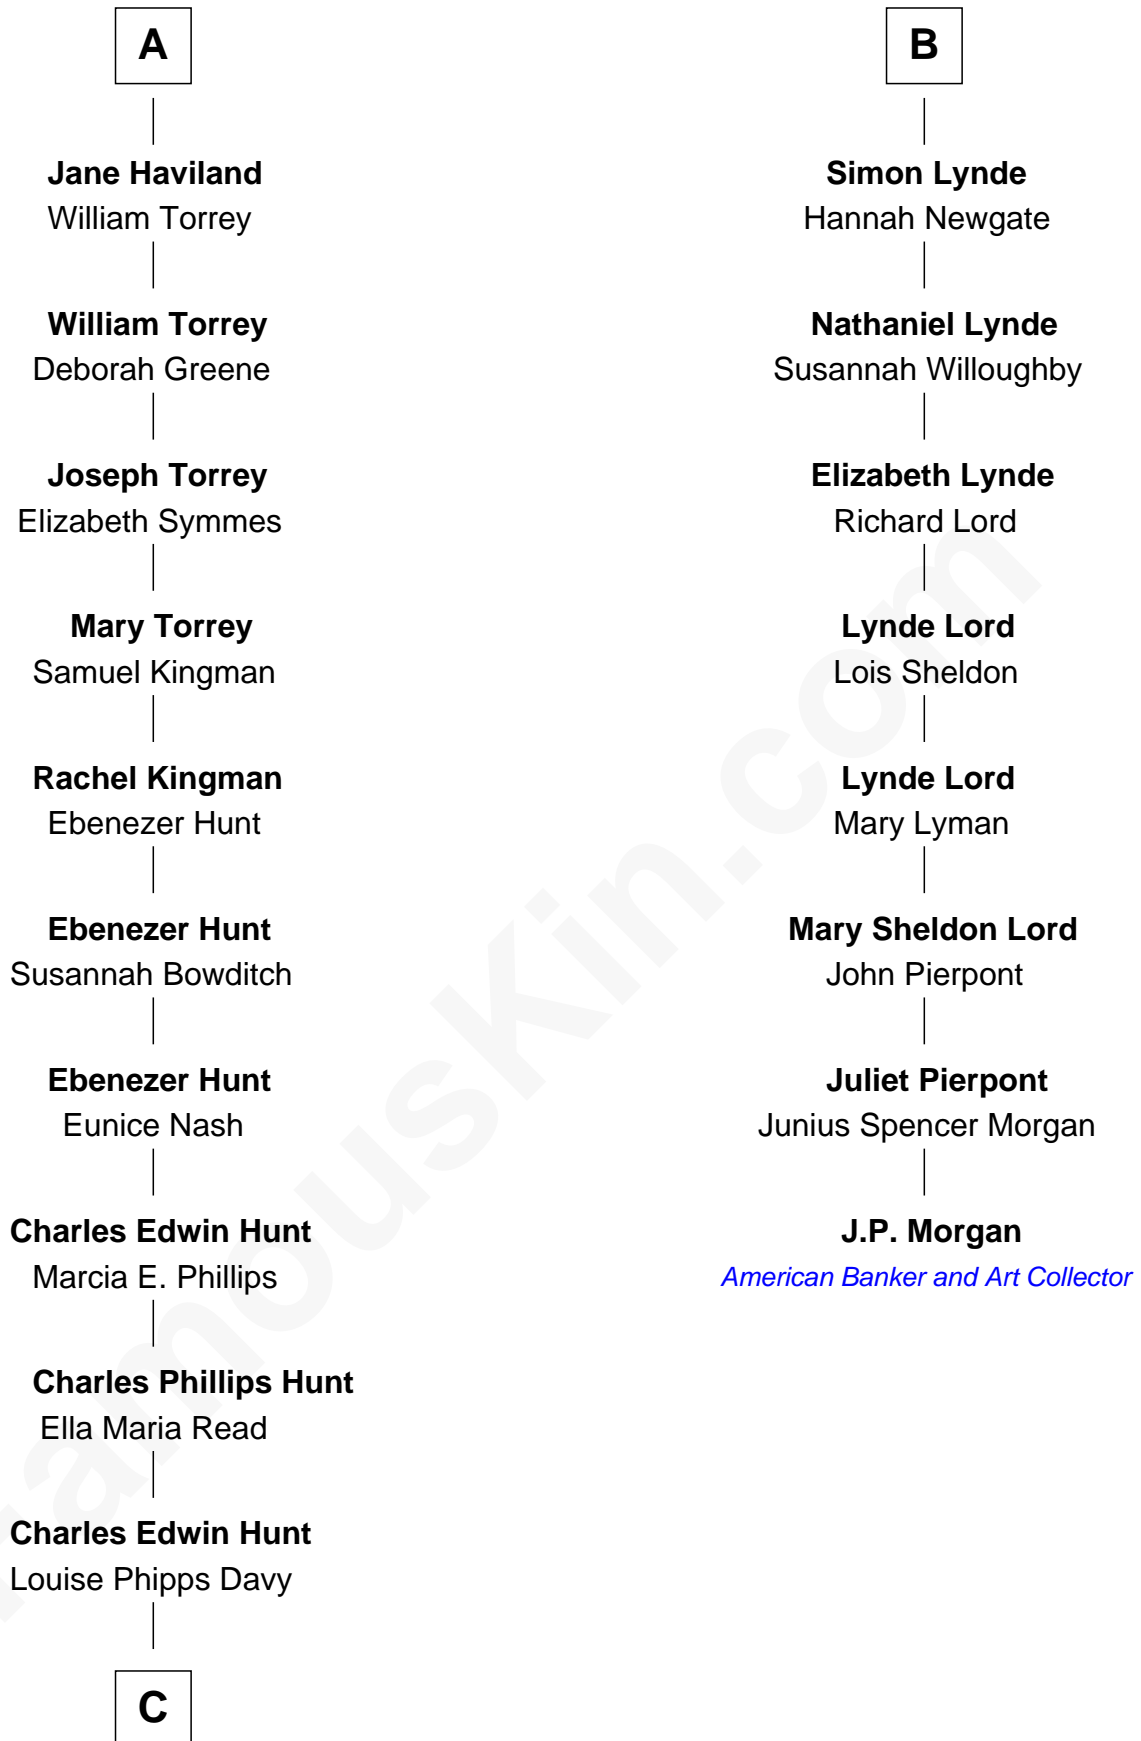

FamousKin.com Relationship Chart of

Linda Hunt

TV and Movie Actress

14th cousin 4 times removed of

J.P. Morgan

American Banker and Art Collector

C

—
Raymond Davy Hunt