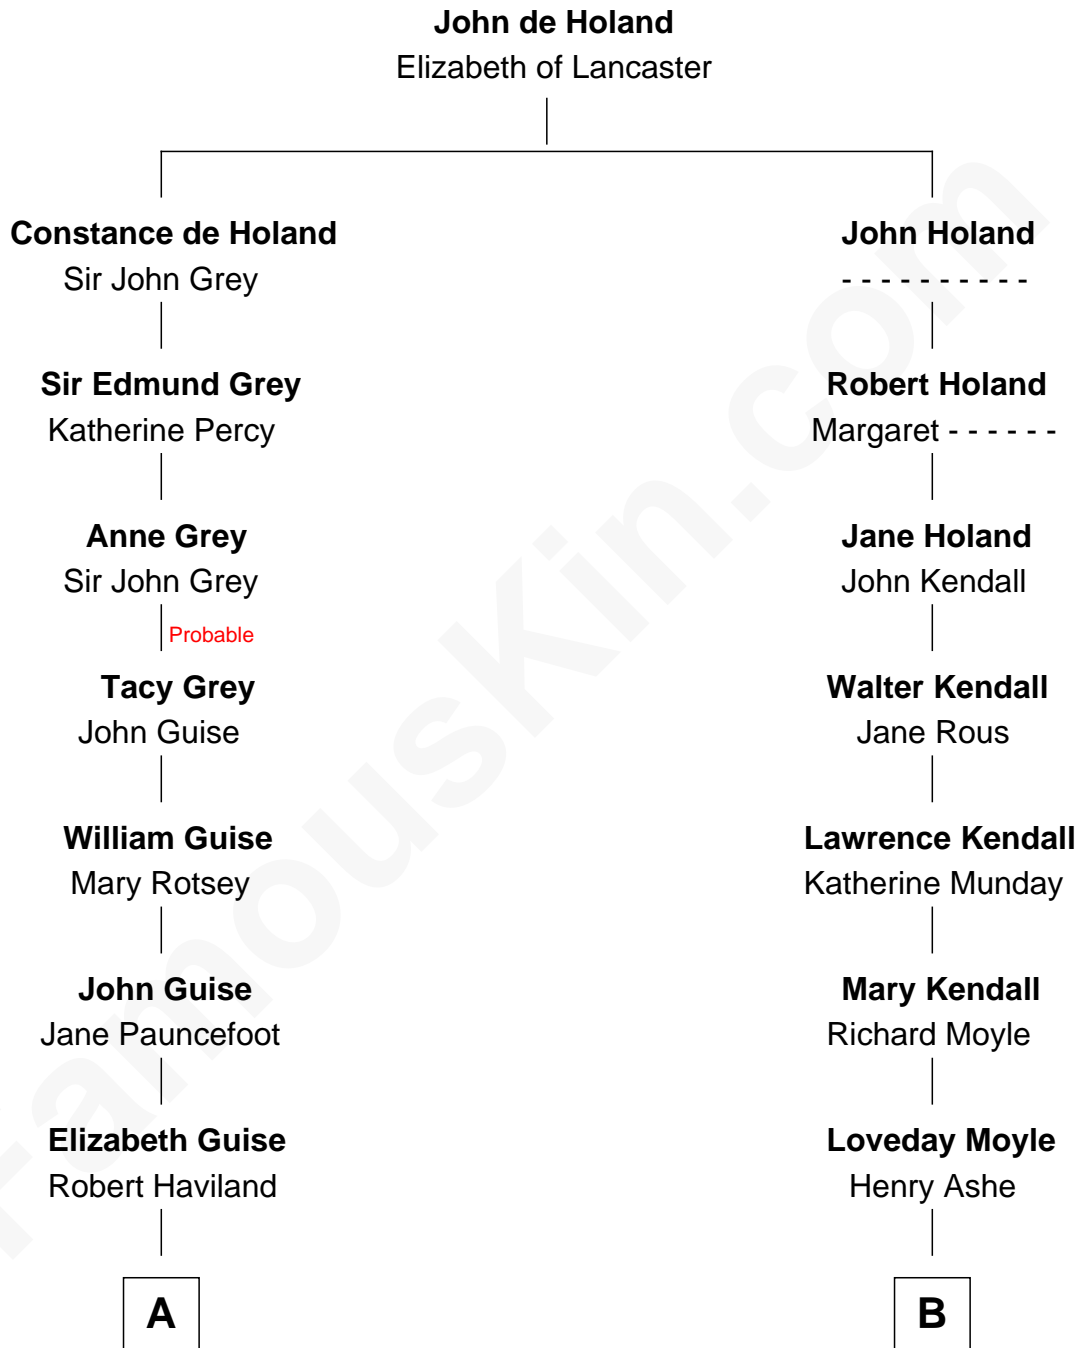

FamousKin.com Relationship Chart of

Linda Hunt

TV and Movie Actress

16th cousin 2 times removed of

Juliette Gordon Low

Founder of the Girl Scouts

A

Jane Haviland
William Torrey

William Torrey
Deborah Greene

Joseph Torrey
Elizabeth Symmes

Mary Torrey
Samuel Kingman

Rachel Kingman
Ebenezer Hunt

Ebenezer Hunt
Susannah Bowditch

Ebenezer Hunt
Eunice Nash

Charles Edwin Hunt
Marcia E. Phillips