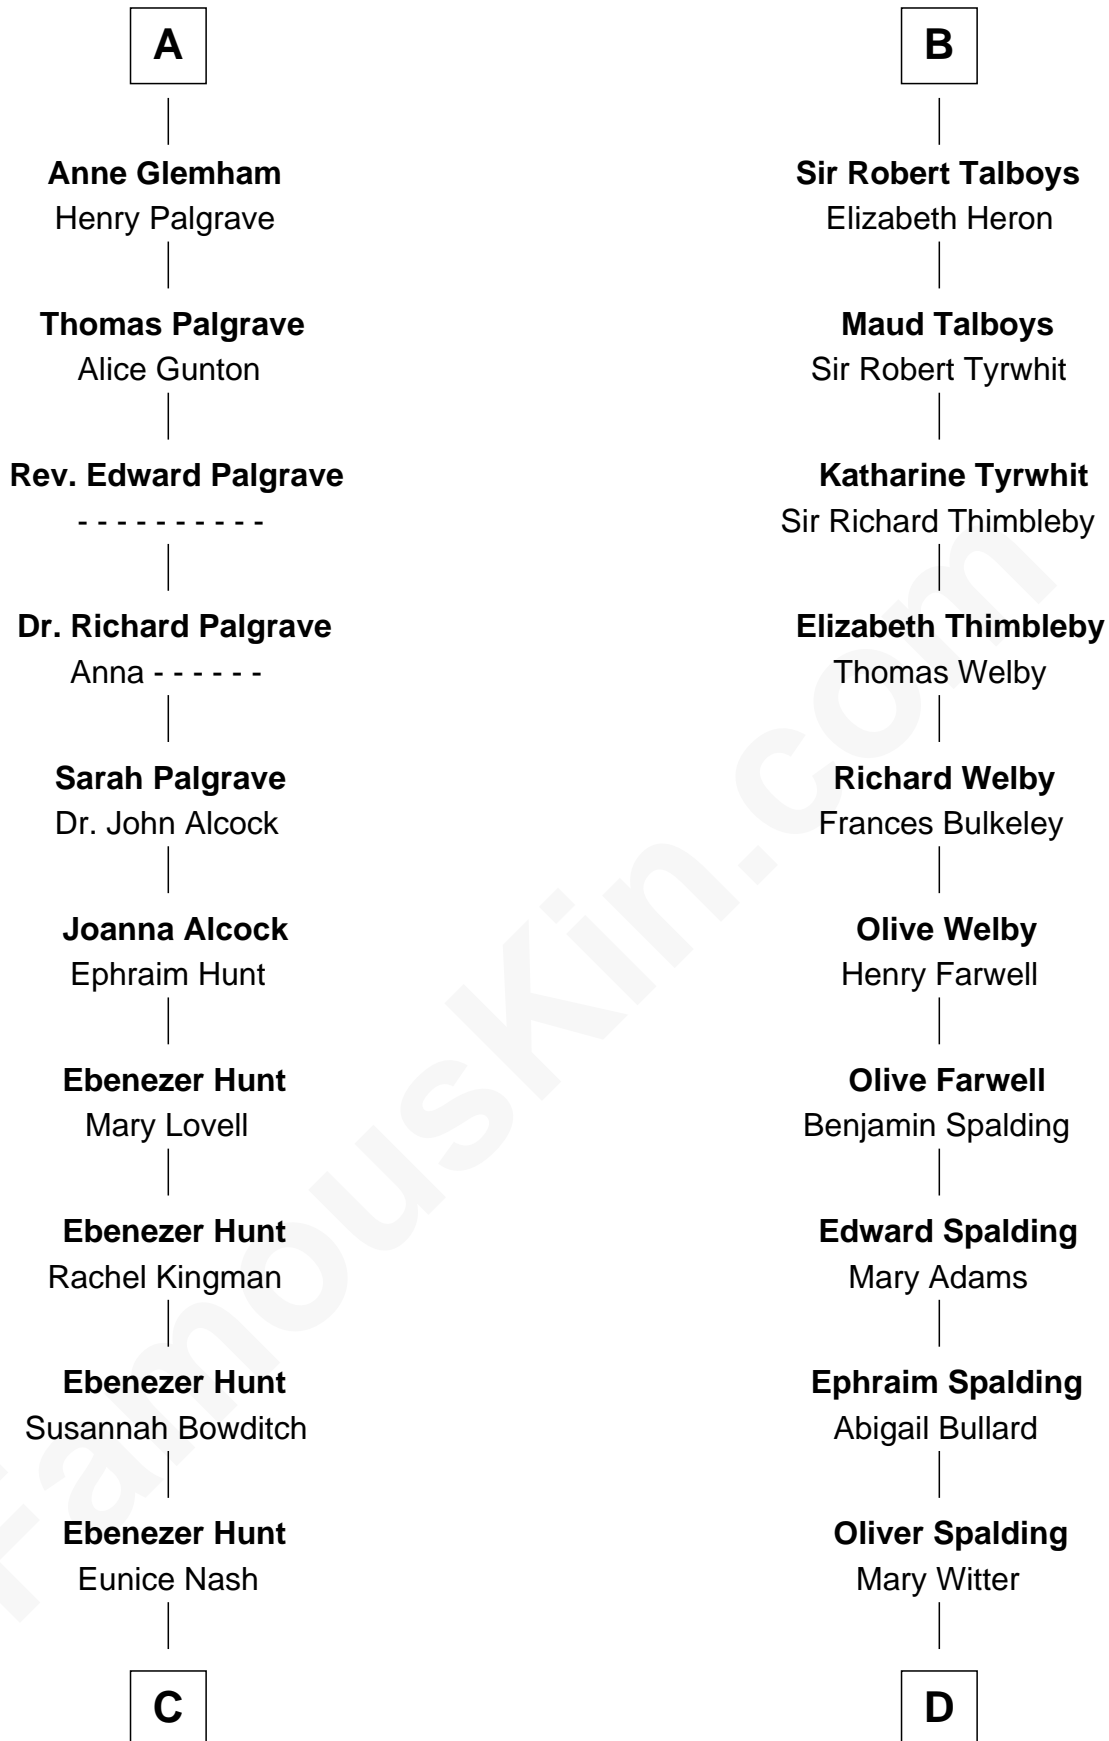

FamousKin.com Relationship Chart of

Linda Hunt

TV and Movie Actress

21st cousin of

Katharine Hepburn

Movie Actress

King Edward I
Eleanor of Castile

C