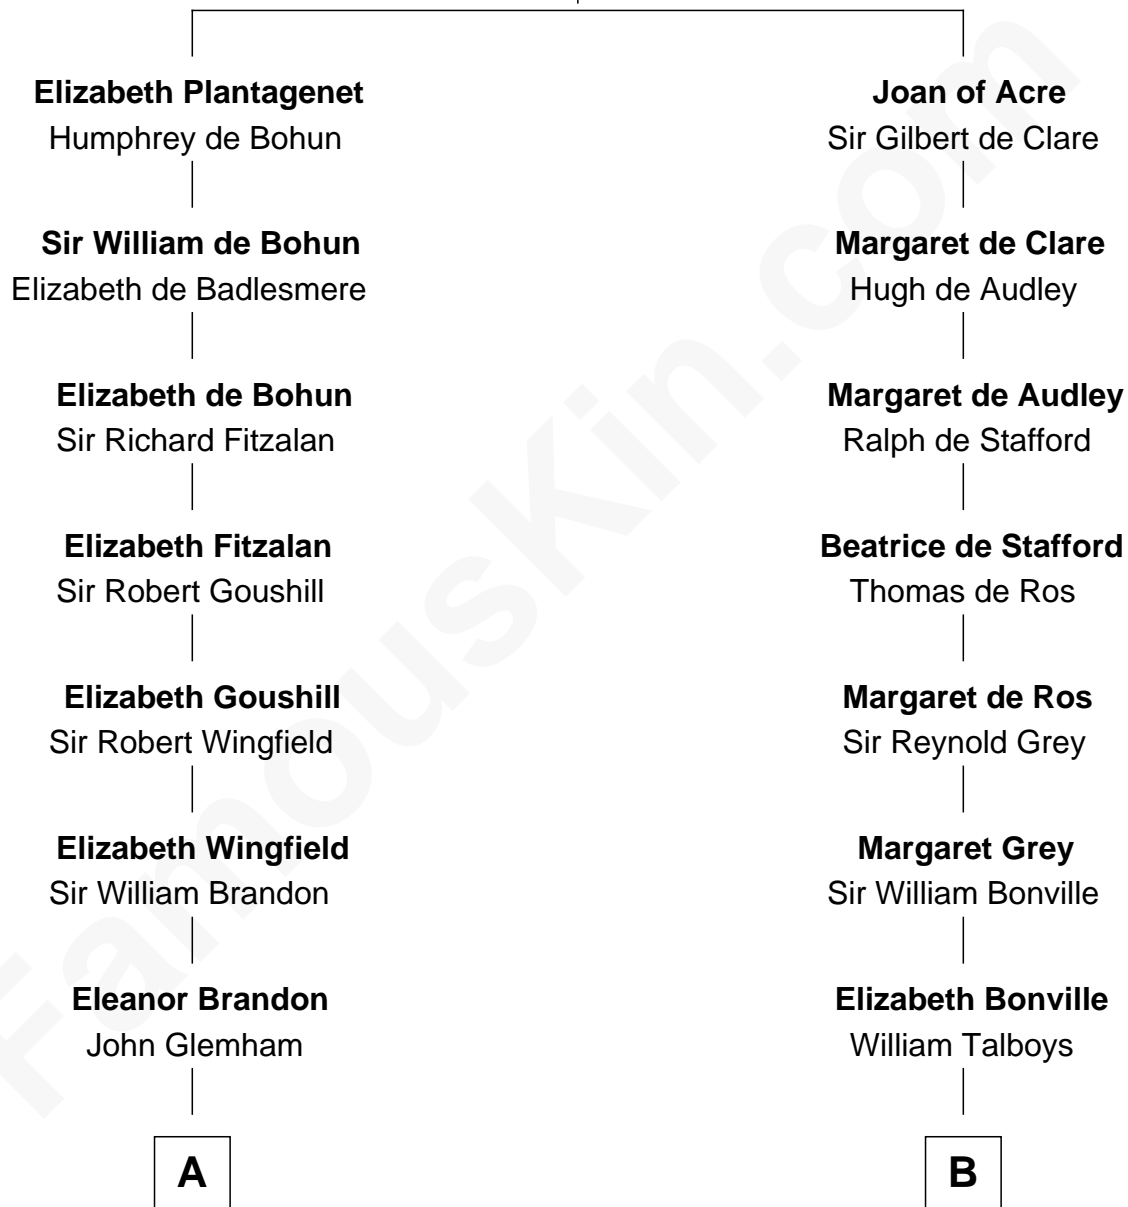

FamousKin.com Relationship Chart of

Linda Hunt

TV and Movie Actress

21st cousin of

Katharine Hepburn

Movie Actress

King Edward I
Eleanor of Castile

C