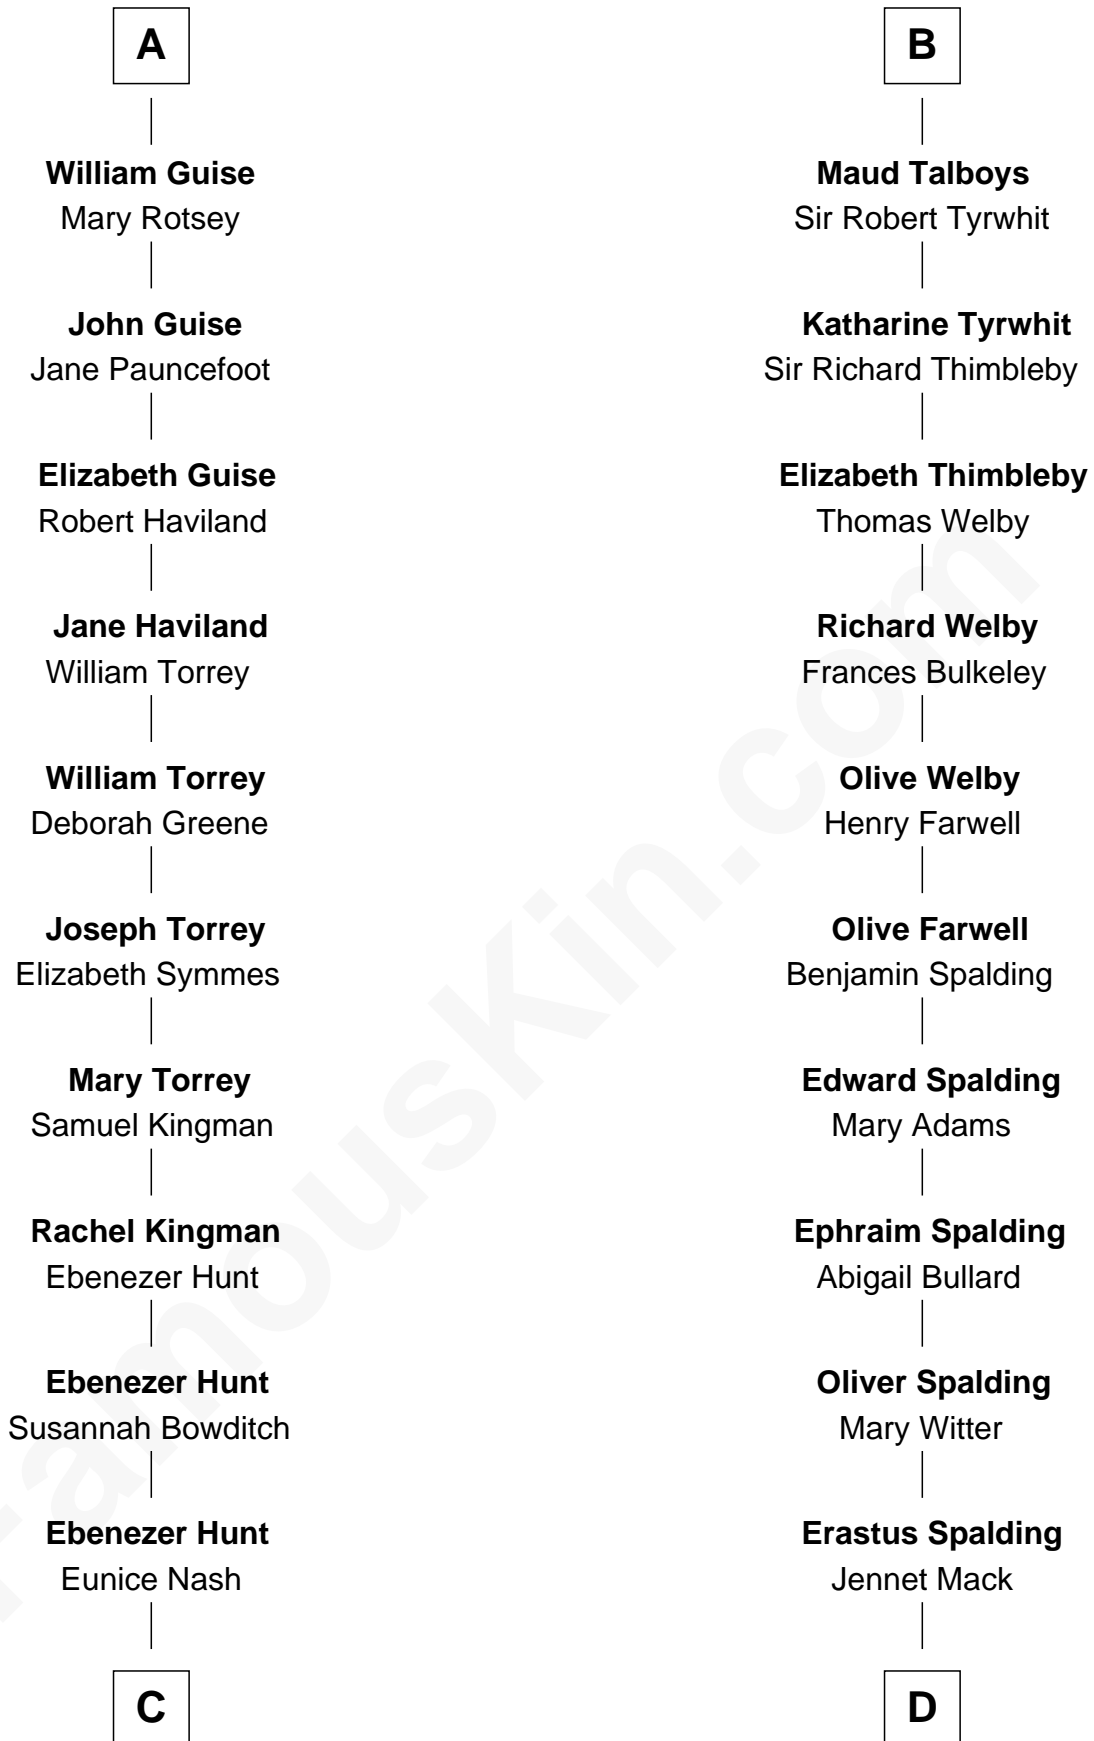

# FamousKin.com Relationship Chart of

**Linda Hunt**

*TV and Movie Actress*

20th cousin 1 time removed of

**Katharine Hepburn**

*Movie Actress*

**Sir Hugh I de Audley**

Iseult de Mortimer

**Alice de Audley**  
Sir Ralph de Neville

**Margaret de Neville**  
Sir Henry Percy

**Sir Henry Percy**  
Elizabeth Mortimer

**Sir Henry Percy**  
Eleanor Neville

**Katherine Percy**  
Sir Edmund Grey

**Anne Grey**  
Sir John Grey

Probable  
**Tacy Grey**  
John Guise

**A**

**Hugh de Audley**  
Margaret de Clare

**Margaret de Audley**  
Ralph de Stafford

**Beatrice de Stafford**  
Thomas de Ros

**Margaret de Ros**  
Sir Reynold Grey

**Margaret Grey**  
Sir William Bonville

**Elizabeth Bonville**  
William Talboys

**Sir Robert Talboys**  
Elizabeth Heron

**B**

**C**

**Charles Edwin Hunt**

Marcia E. Phillips

**Charles Phillips Hunt**