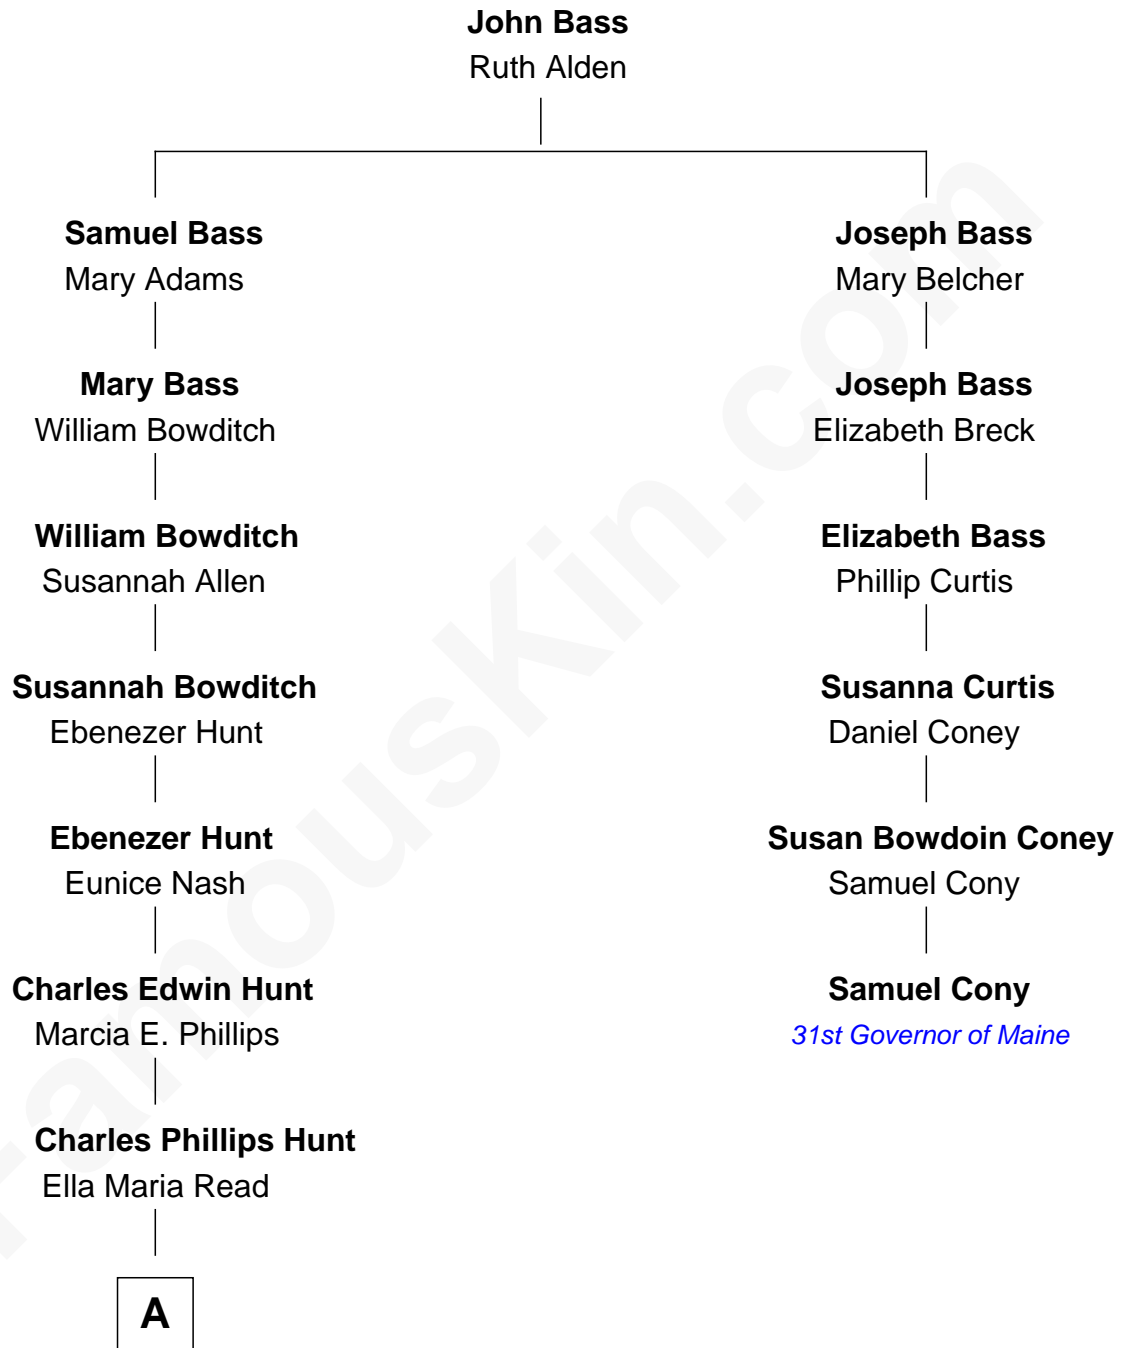

FamousKin.com Relationship Chart of

Linda Hunt

TV and Movie Actress

5th cousin 4 times removed of

Samuel Cony

31st Governor of Maine

A

—
Charles Edwin Hunt

Louise Phipps Davy

—
Raymond Davy Hunt

Elsie R. Doying

—
Linda Hunt

TV and Movie Actress