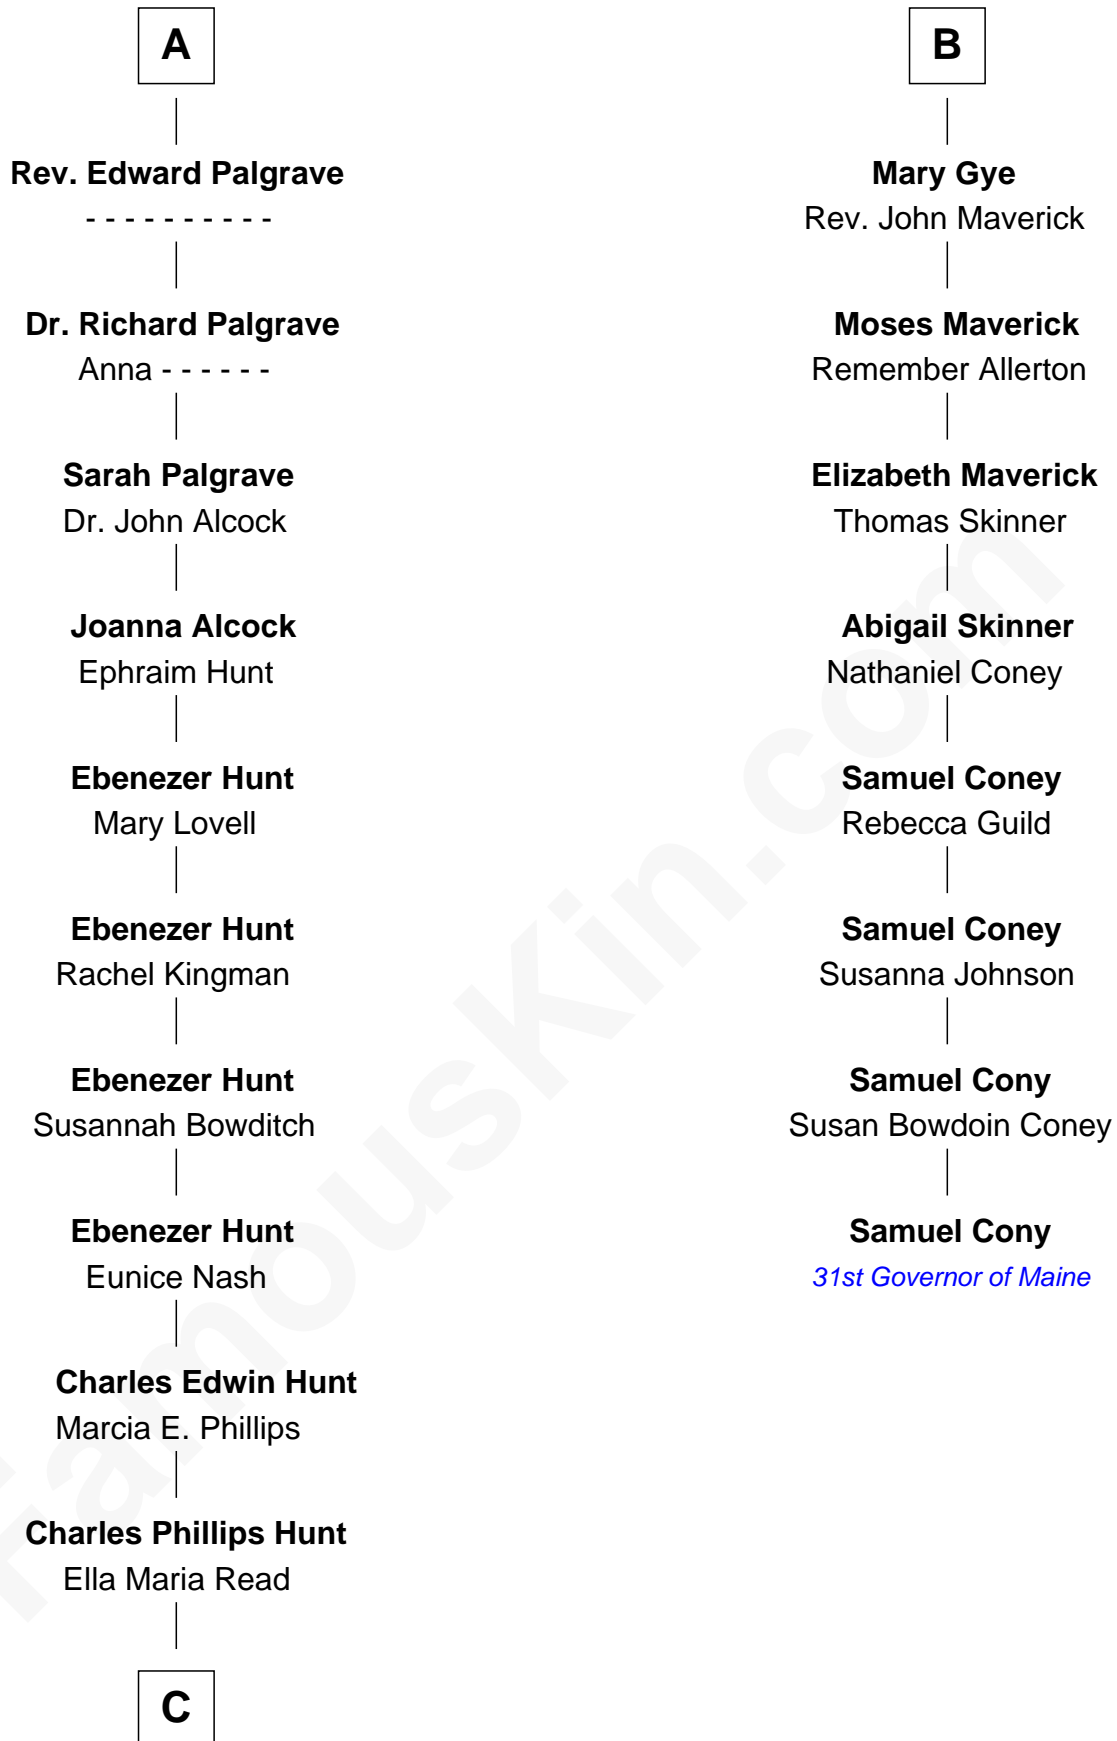

# FamousKin.com Relationship Chart of

**Linda Hunt**

*TV and Movie Actress*

14th cousin 5 times removed of

**Samuel Cony**

*31st Governor of Maine*

**Richard Fitzalan**  
Eleanor Plantagenet

**C**

—  
**Charles Edwin Hunt**

Louise Phipps Davy

—  
**Raymond Davy Hunt**

Elsie R. Doying

—  
**Linda Hunt**

*TV and Movie Actress*

FamousKin.com