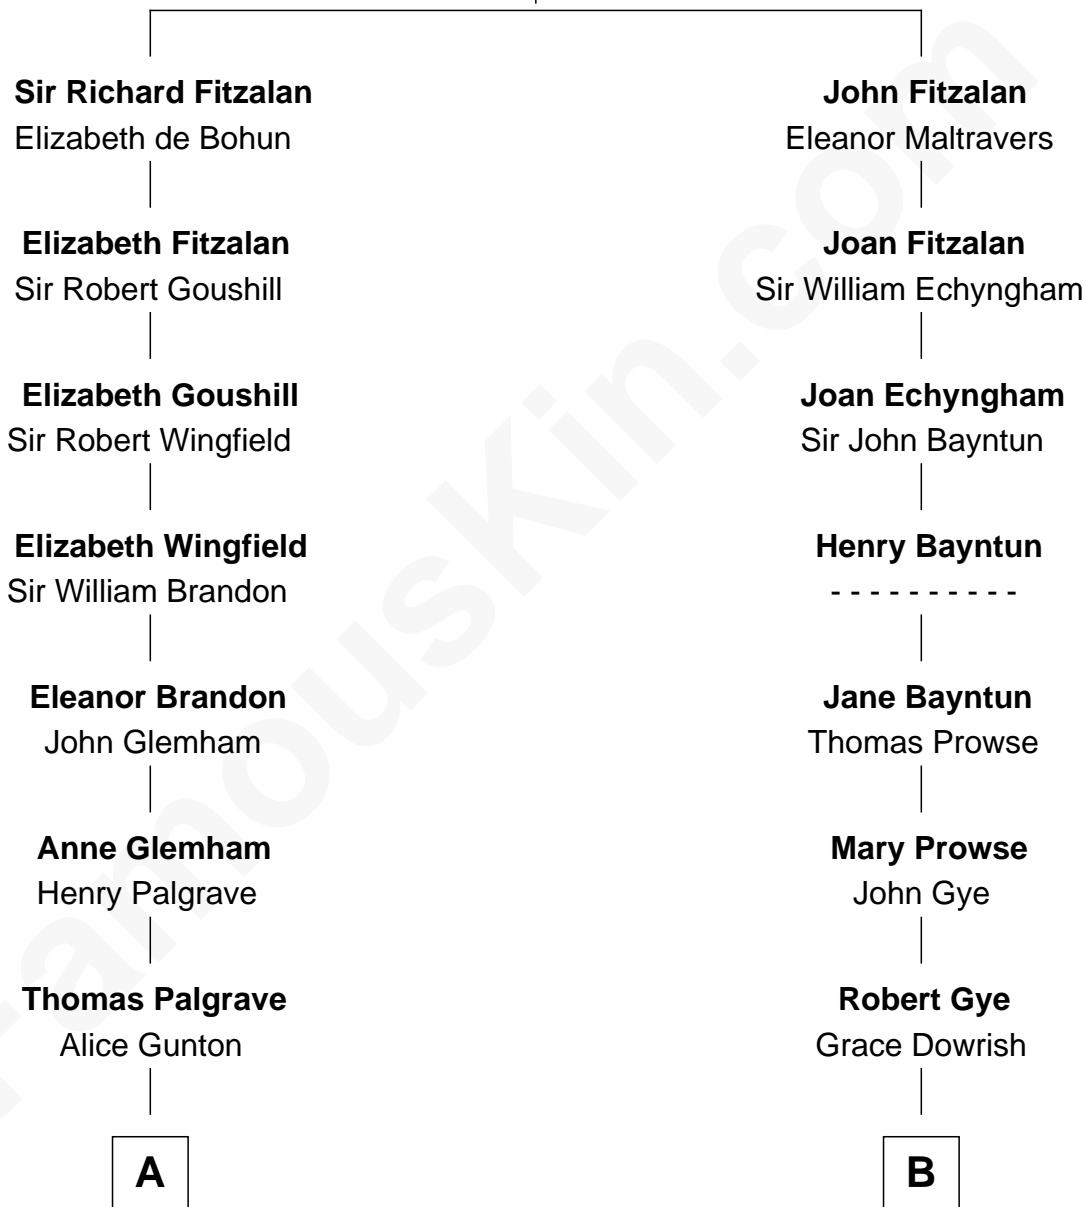

# FamousKin.com Relationship Chart of

**Linda Hunt**

*TV and Movie Actress*

14th cousin 5 times removed of

**Samuel Cony**

*31st Governor of Maine*

**Richard Fitzalan**  
Eleanor Plantagenet

**C**

—  
**Charles Edwin Hunt**

Louise Phipps Davy

—  
**Raymond Davy Hunt**

Elsie R. Doying

—  
**Linda Hunt**

*TV and Movie Actress*

FamousKin.com